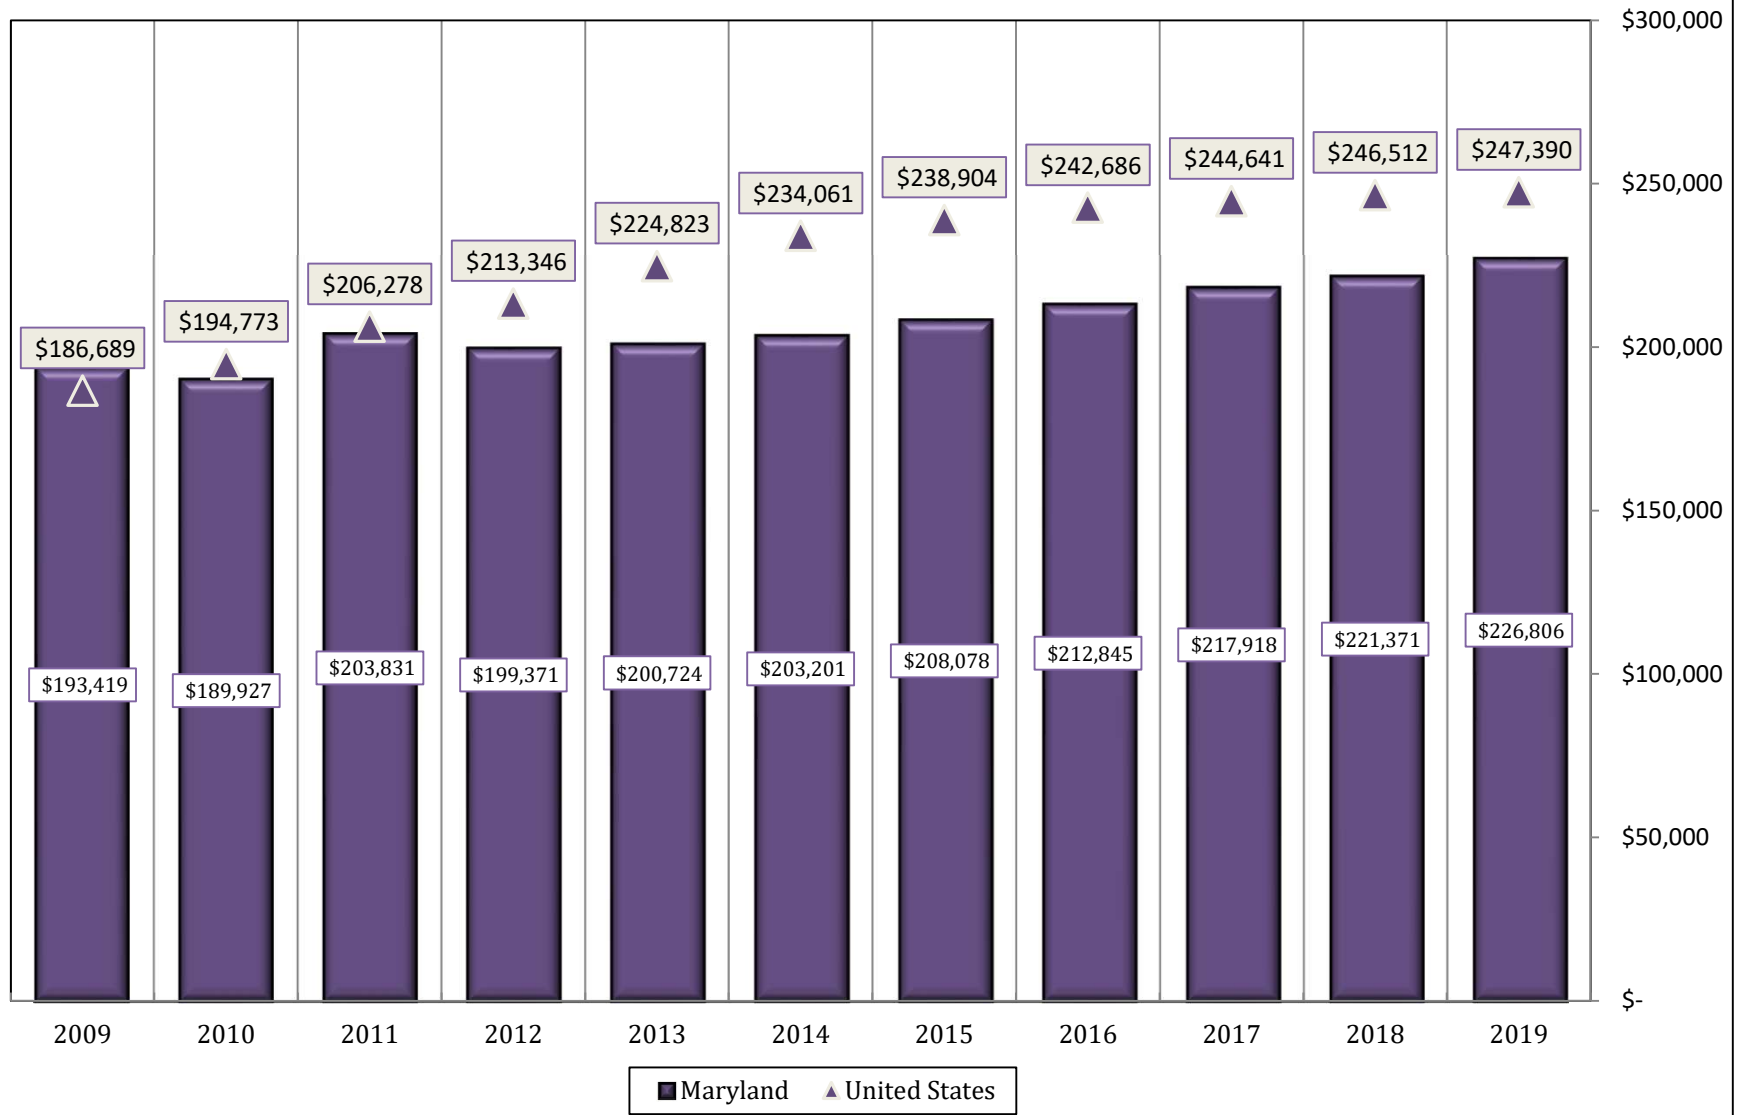

**Chart 1B.A UNITED STATES AND MARYLAND
New Single Family Housing Unit Average Construction Value: 2009 - 2019**

SOURCE: U. S. Bureau of the Census. Economic Indicators Division. Residential Construction Branch. 2020.
Prepared by MD Department of Planning. Planning Services Division. 2020.