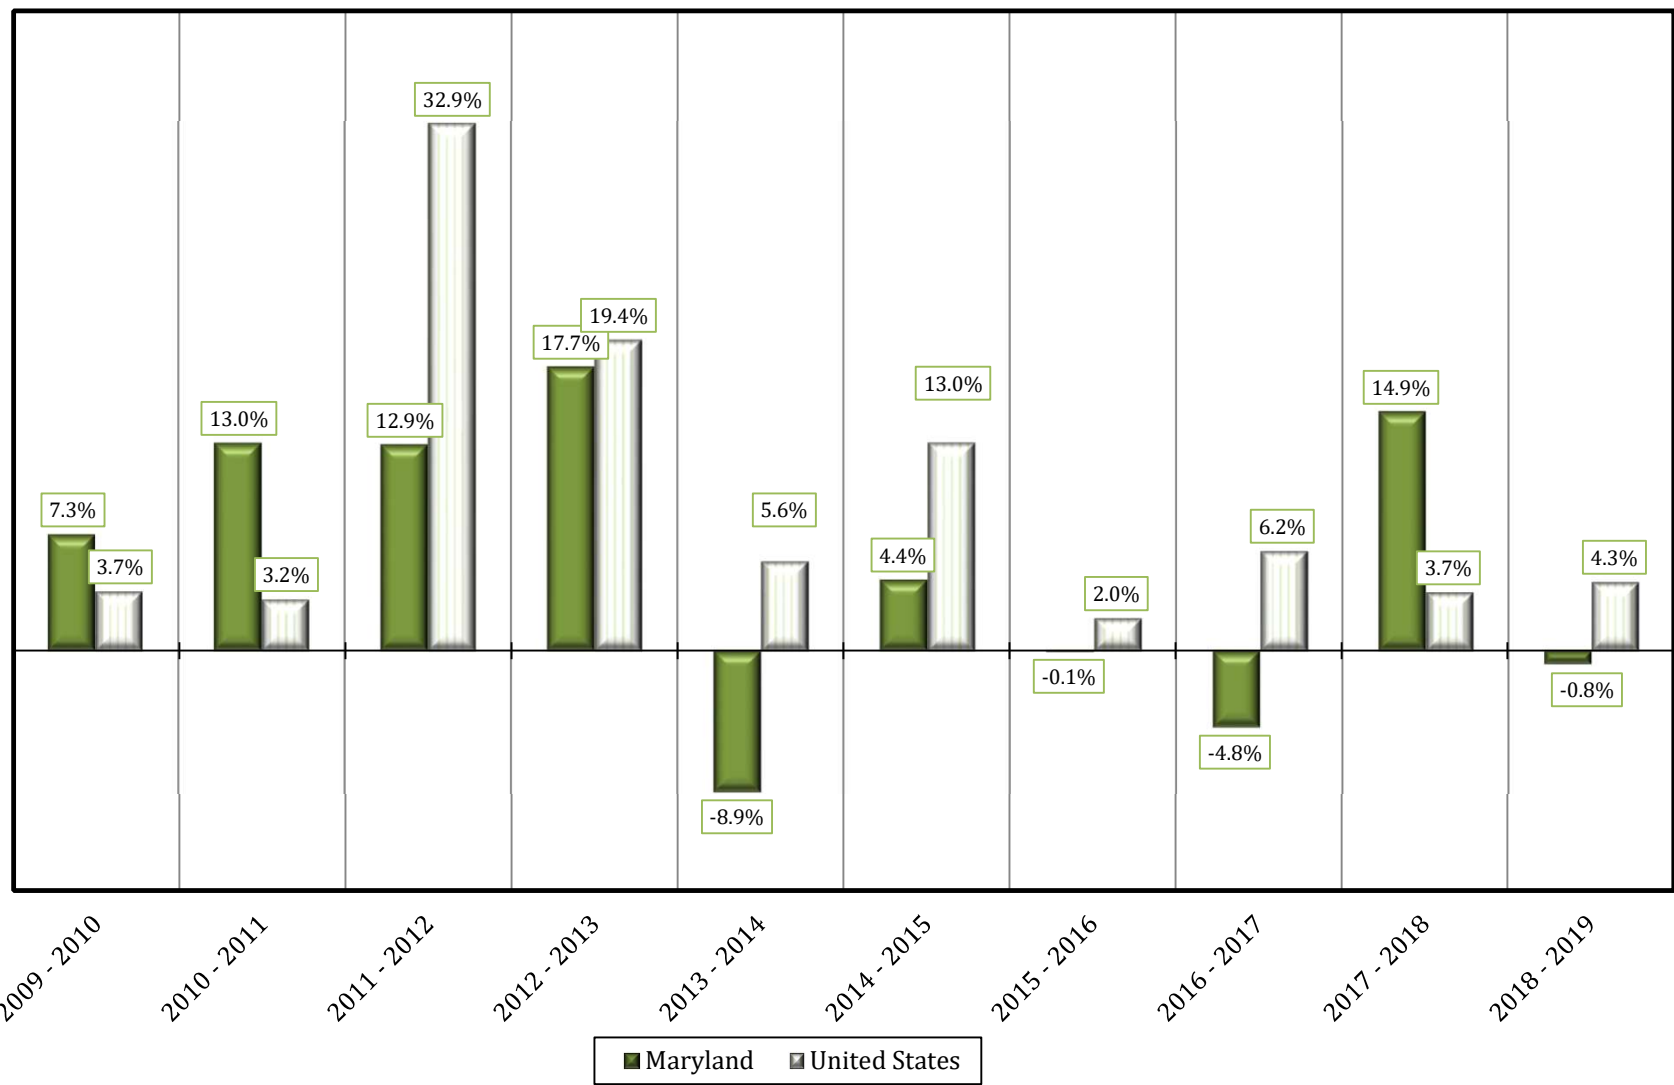

**Chart 1.A1 UNITED STATES AND MARYLAND
New Housing Units Authorized for Construction
Annual Percent Change: 2009 - 2019**

SOURCE: U. S. Bureau of the Census. Economic Indicators Division. Residential Construction Branch. 2020.
Prepared by MD Department of Planning. Planning Services Division. 2020.