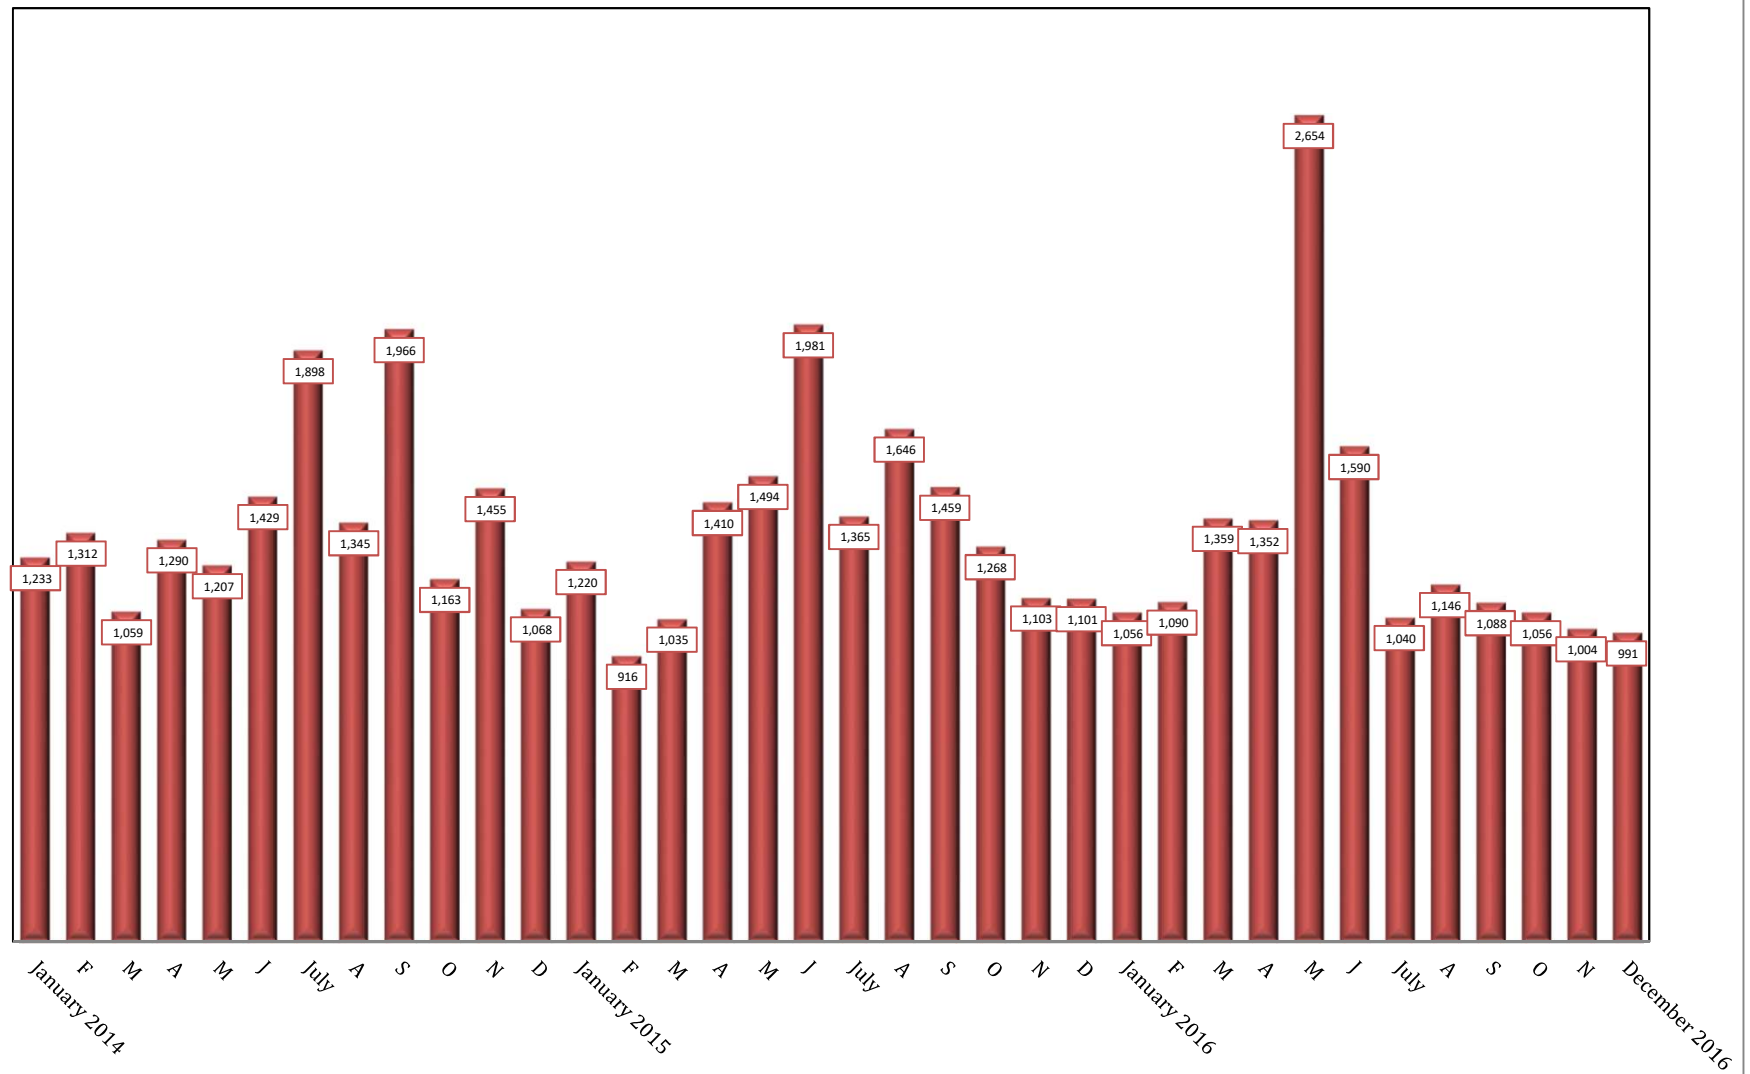

Chart 6. MARYLAND
New Housing Units Authorized for Construction by Month
January 2014 - December 2016

SOURCE: U. S. Bureau of the Census. Economic Indicators division. Residential Construction Branch. 2017.
 Prepared by MD Department of Planning. Planning Services Division. 2017.