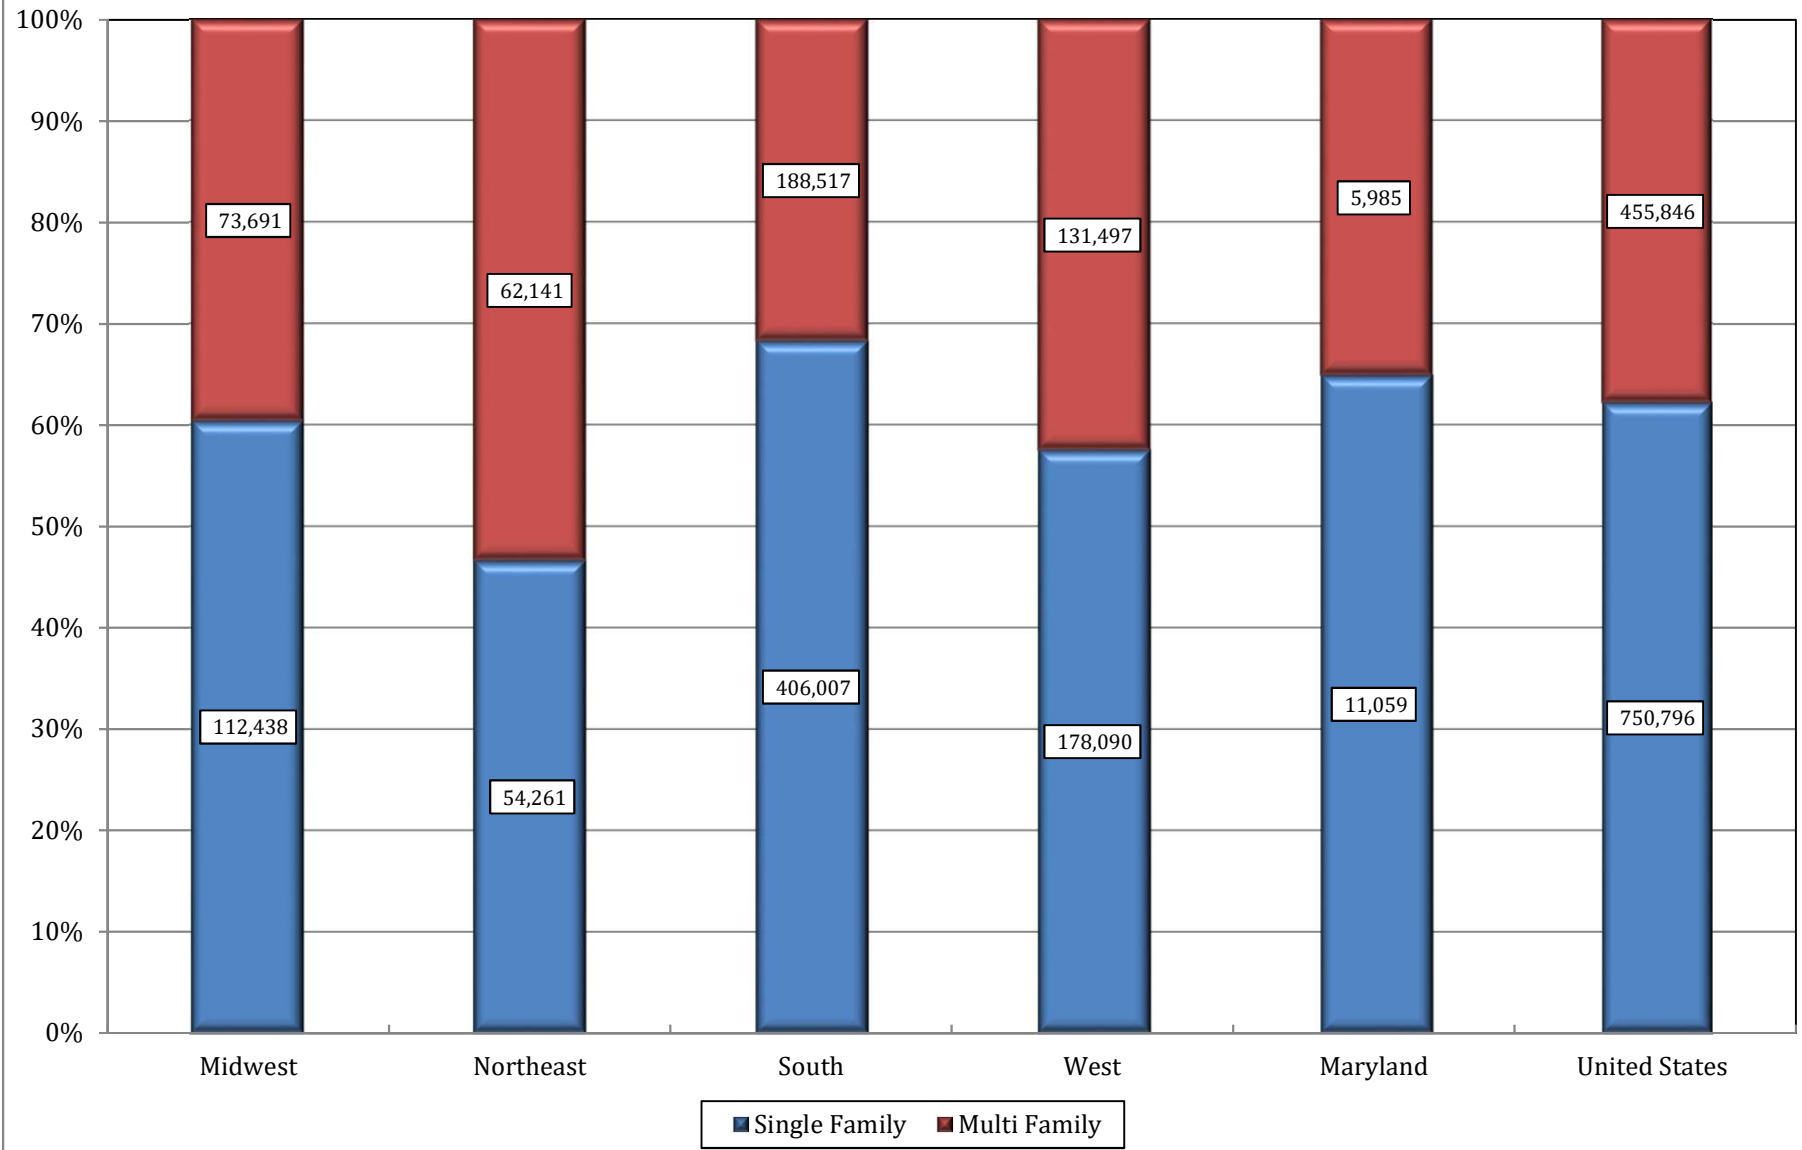

**Chart 2B. UNITED STATES REGIONS, MARYLAND AND U.S.
New Housing Units Authorized for Construction by Structure Type: 2016**

SOURCE: U. S. Bureau of the Census. Economic Indicators division. Residential Construction Branch. 2017.
Prepared by MD Department of Planning. Planning Services Division. 2017.