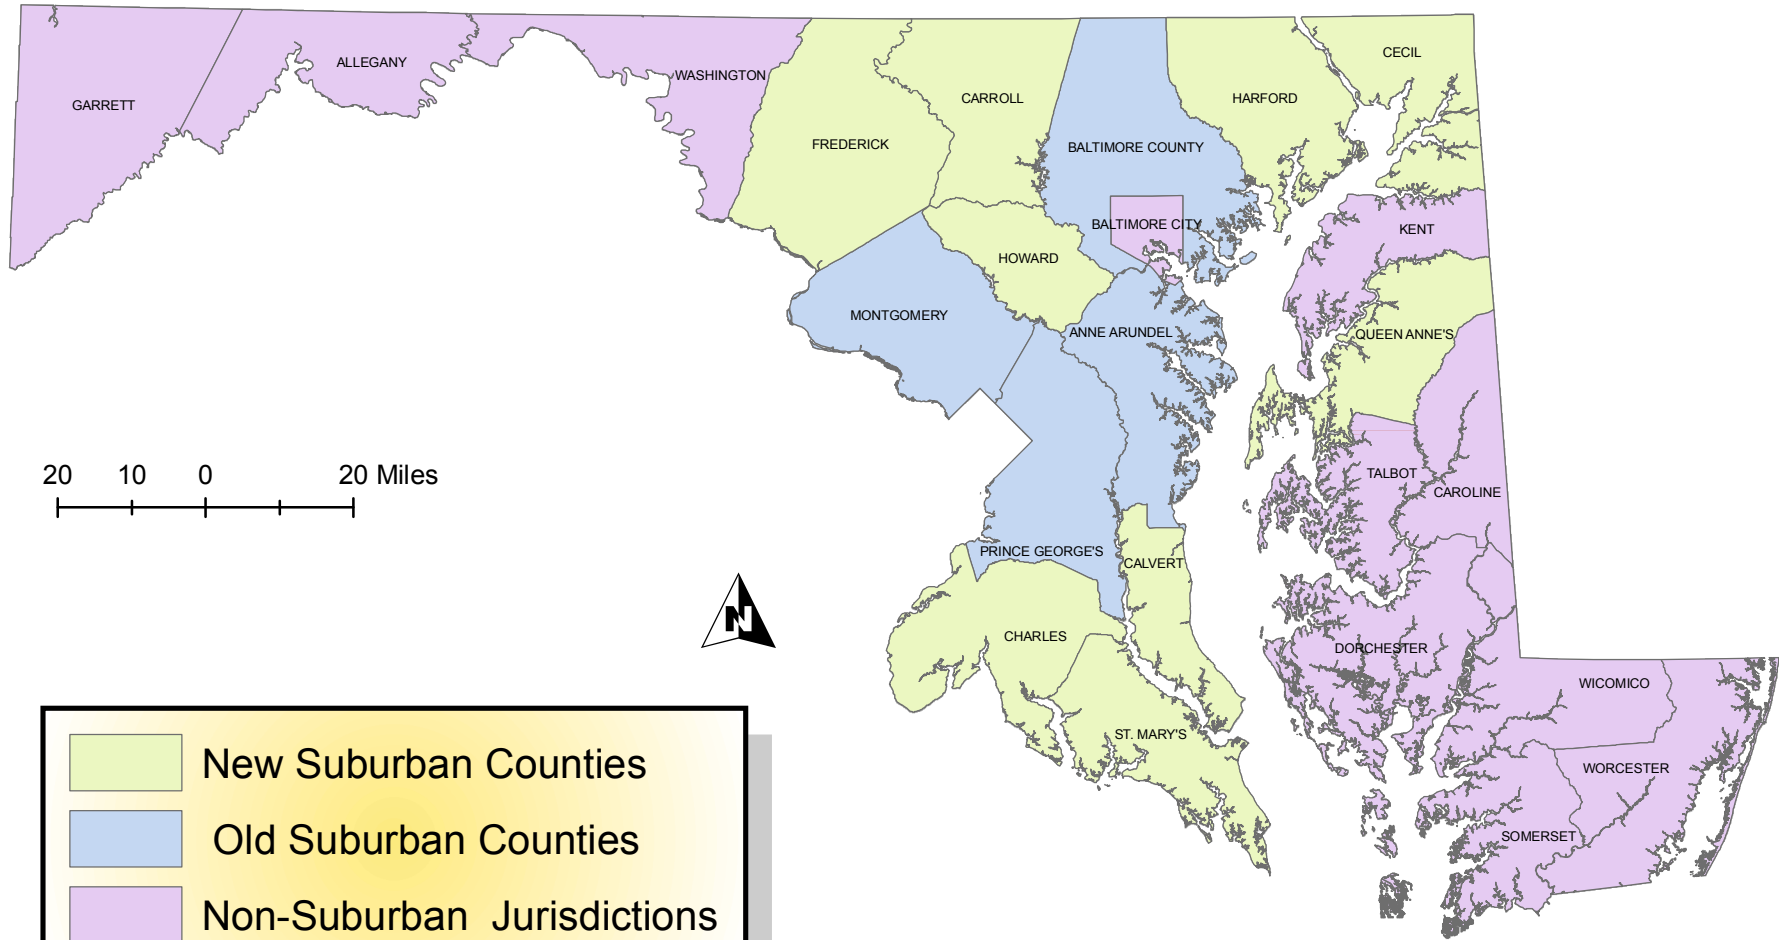

# Map G.2. 2009 MARYLAND SUBURBAN AREAS

20 10 0 20 Miles

	New Suburban Counties
	Old Suburban Counties
	Non-Suburban Jurisdictions