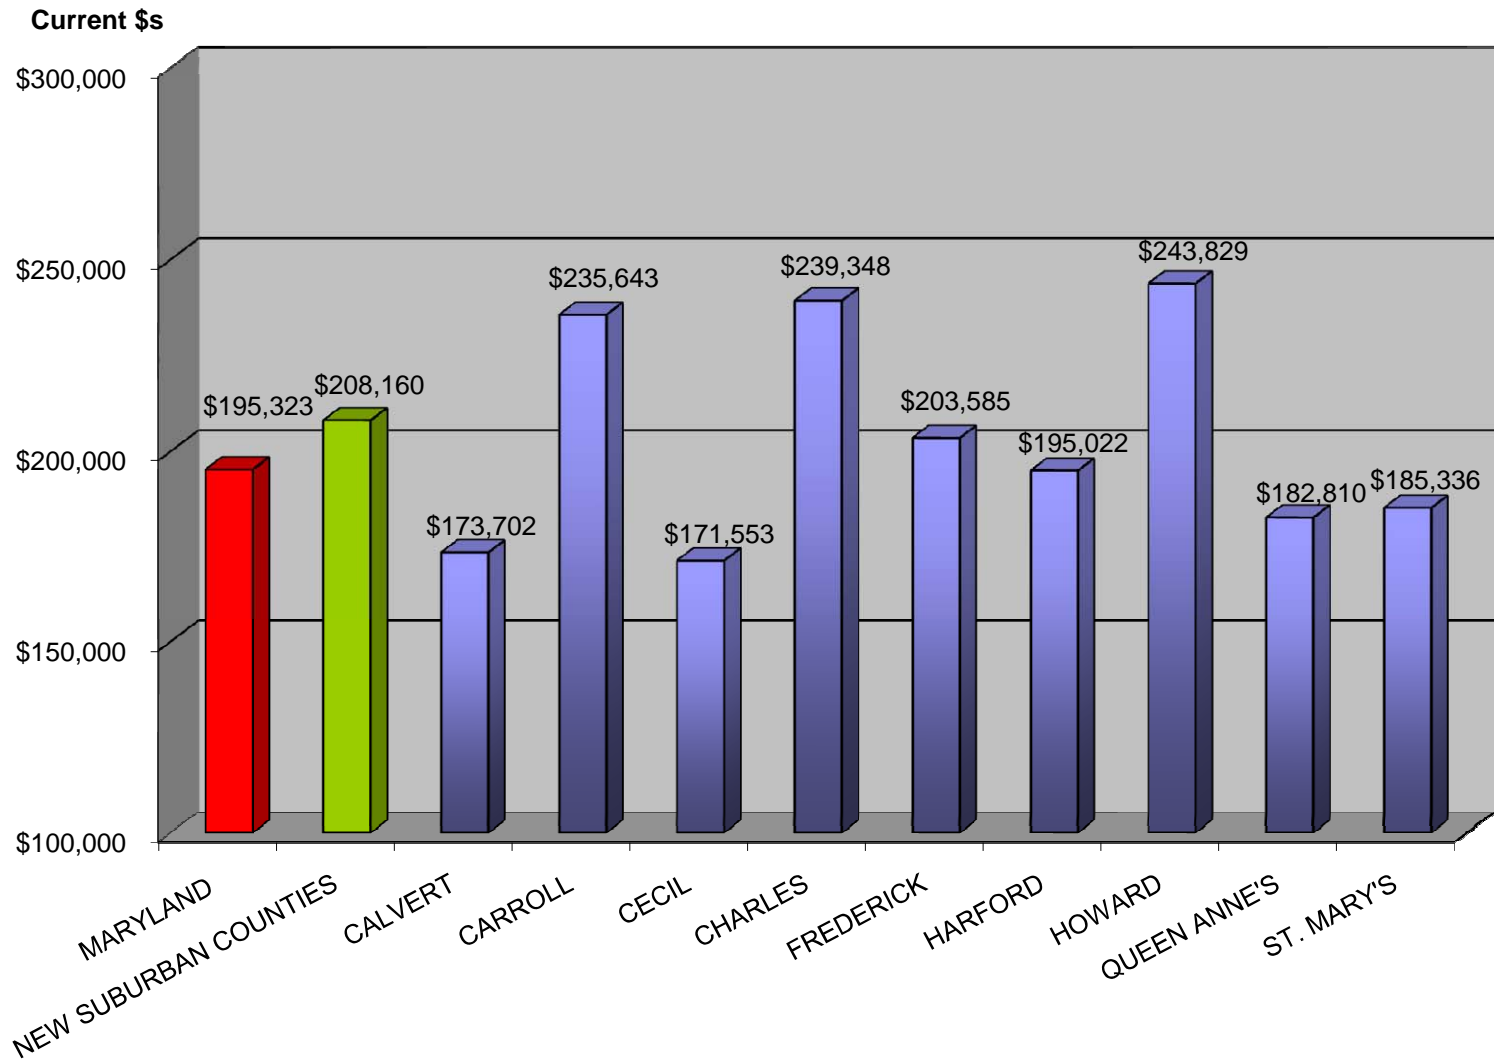

MEAN CONSTRUCTION VALUE OF NEW SINGLE FAMILY HOMES IN NEW SUBURBAN COUNTIES: 2008

Prepared by MD Department of Planning. Planning Data Services. 2009.
Source: U. S. Department of Commerce. Bureau of the Census.