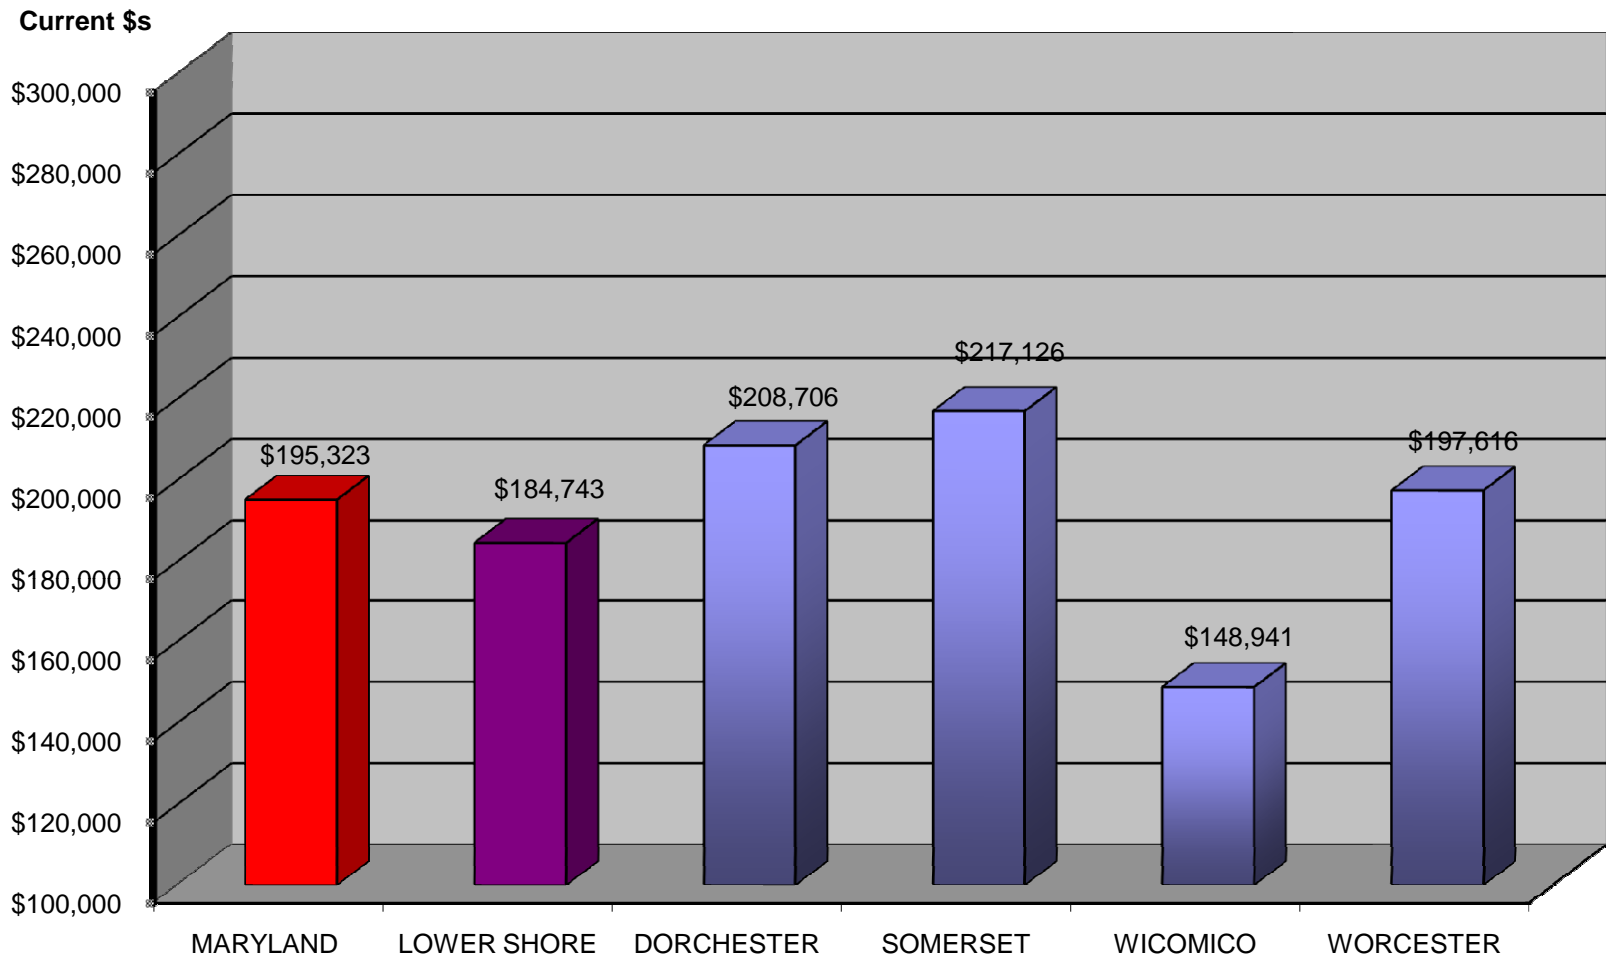

MEAN CONSTRUCTION VALUE OF NEW SINGLE FAMILY HOMES IN THE LOWER EASTERN SHORE STATE PLANNING REGION: 2008

Prepared by MD Department of Planning. Planning Data Services. 2009.
Source: U. S. Department of Commerce. Bureau of the Census.