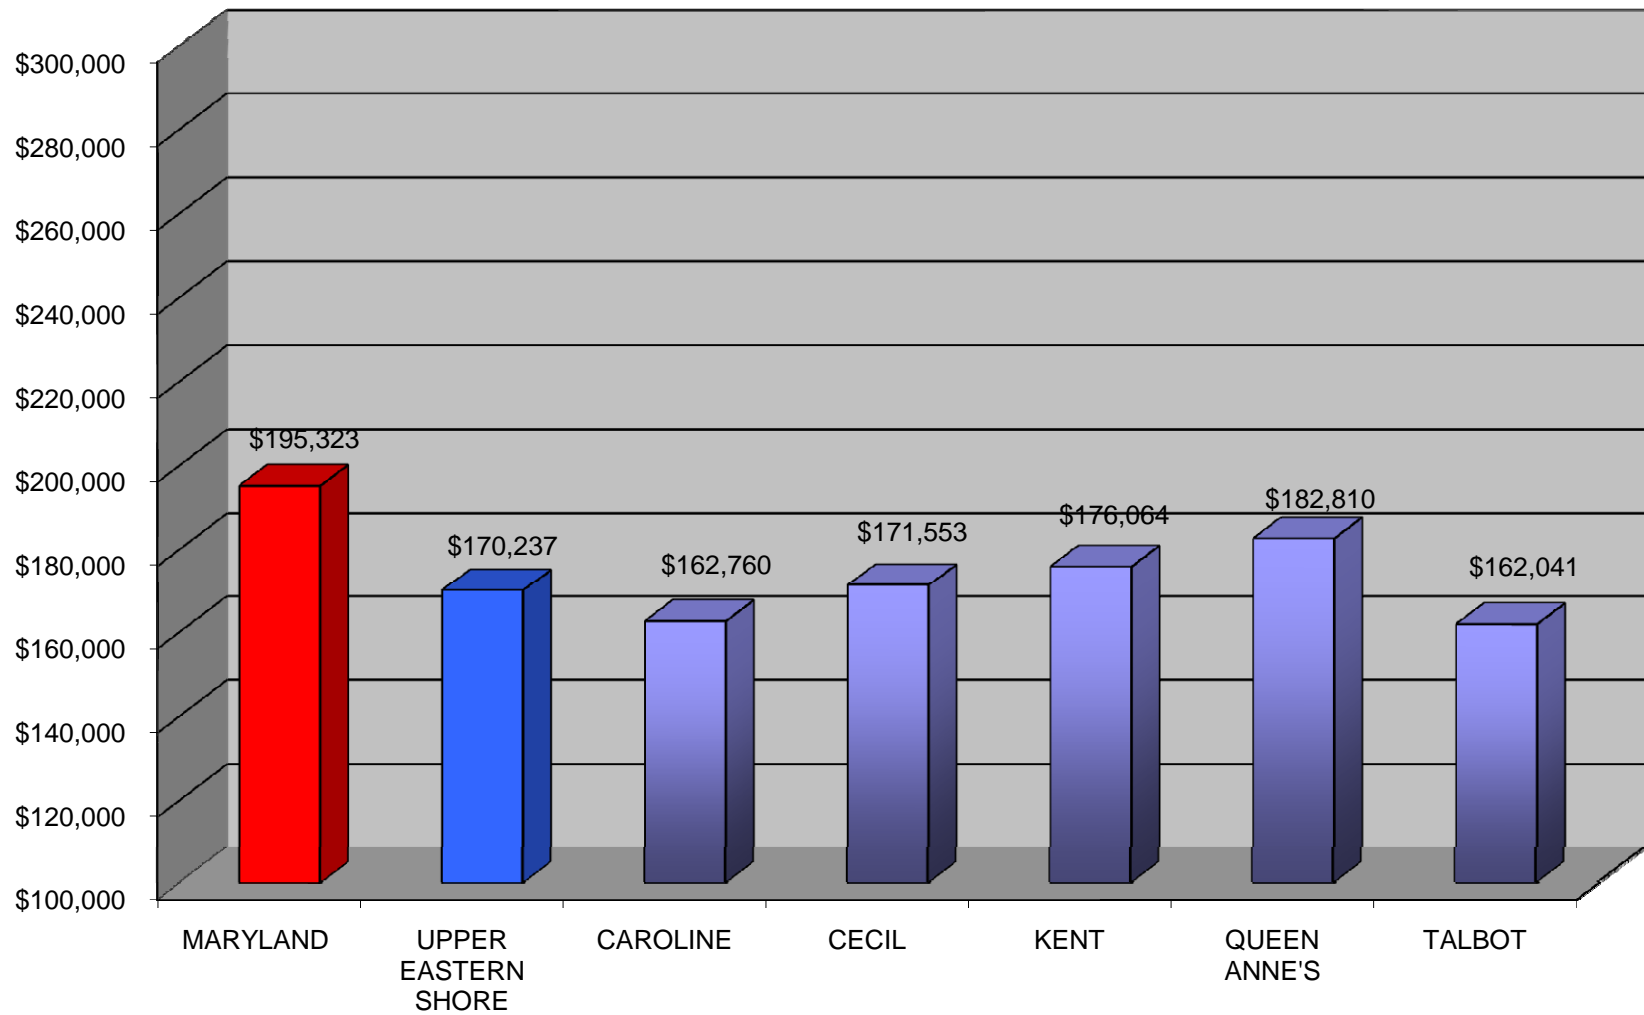

**MEAN CONSTRUCTION VALUE OF NEW SINGLE FAMILY HOMES IN THE
UPPER EASTERN SHORE STATE PLANNING REGION: 2008**

Prepared by MD Department of Planning. Planning Data Services. 2009.
Source: U. S. Department of Commerce. Bureau of the Census.