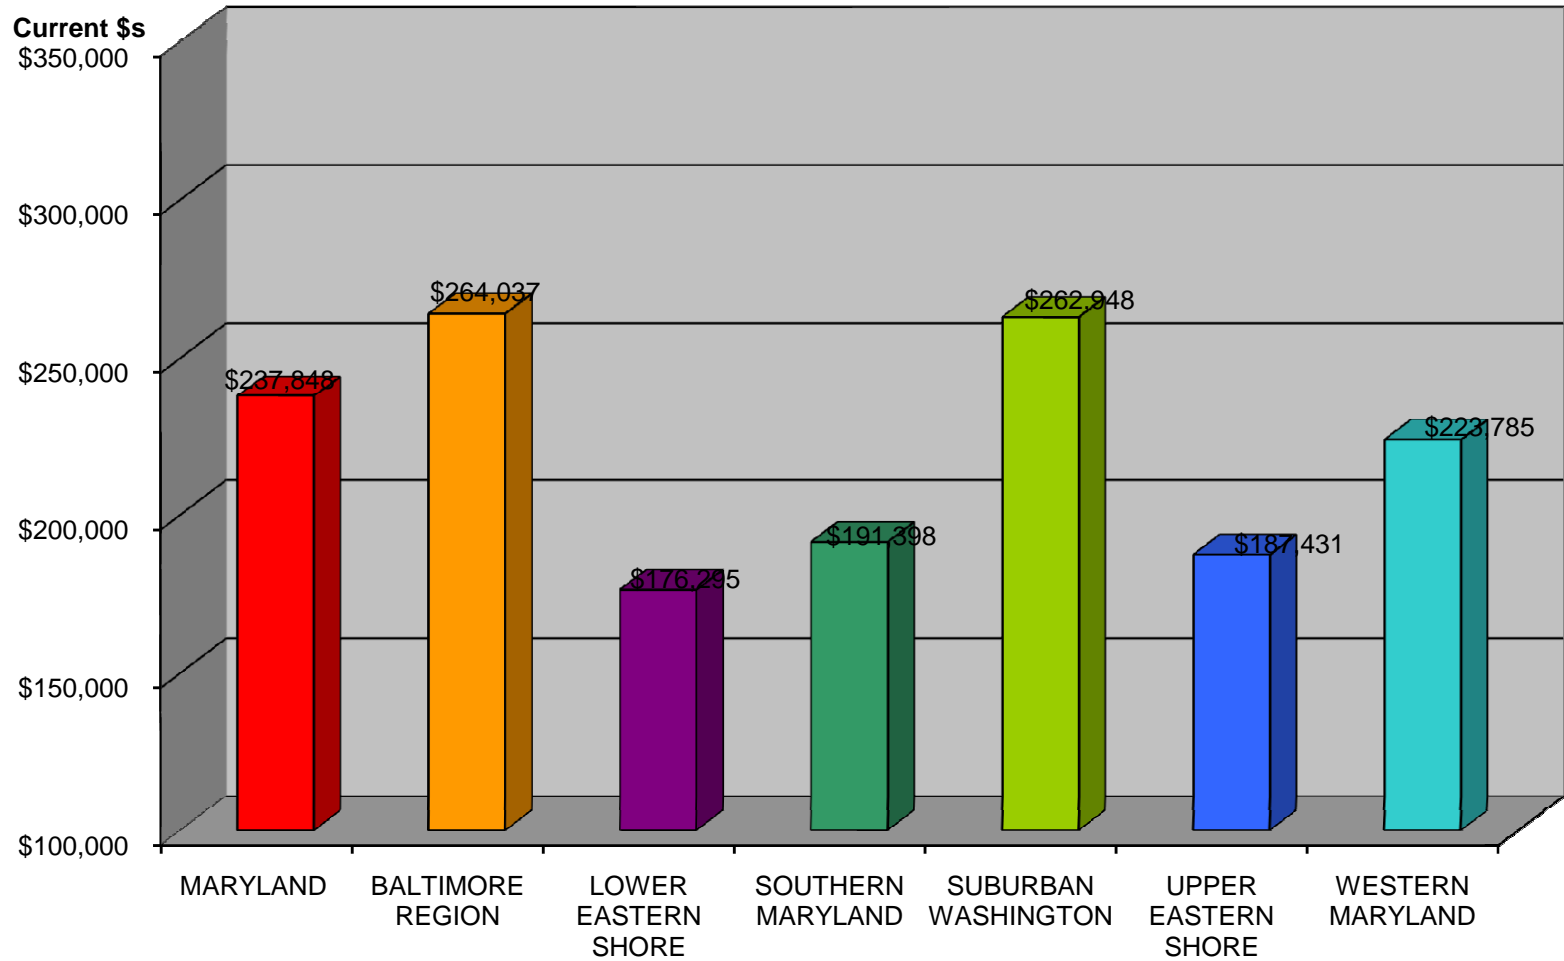

MEAN CONSTRUCTION VALUE OF NEW SINGLE FAMILY HOMES IN STATE PLANNING REGIONS: 2007

Prepared by MD Department of Planning. Planning Data Services. 2008.
Source: U. S. Department of Commerce. Bureau of the Census.