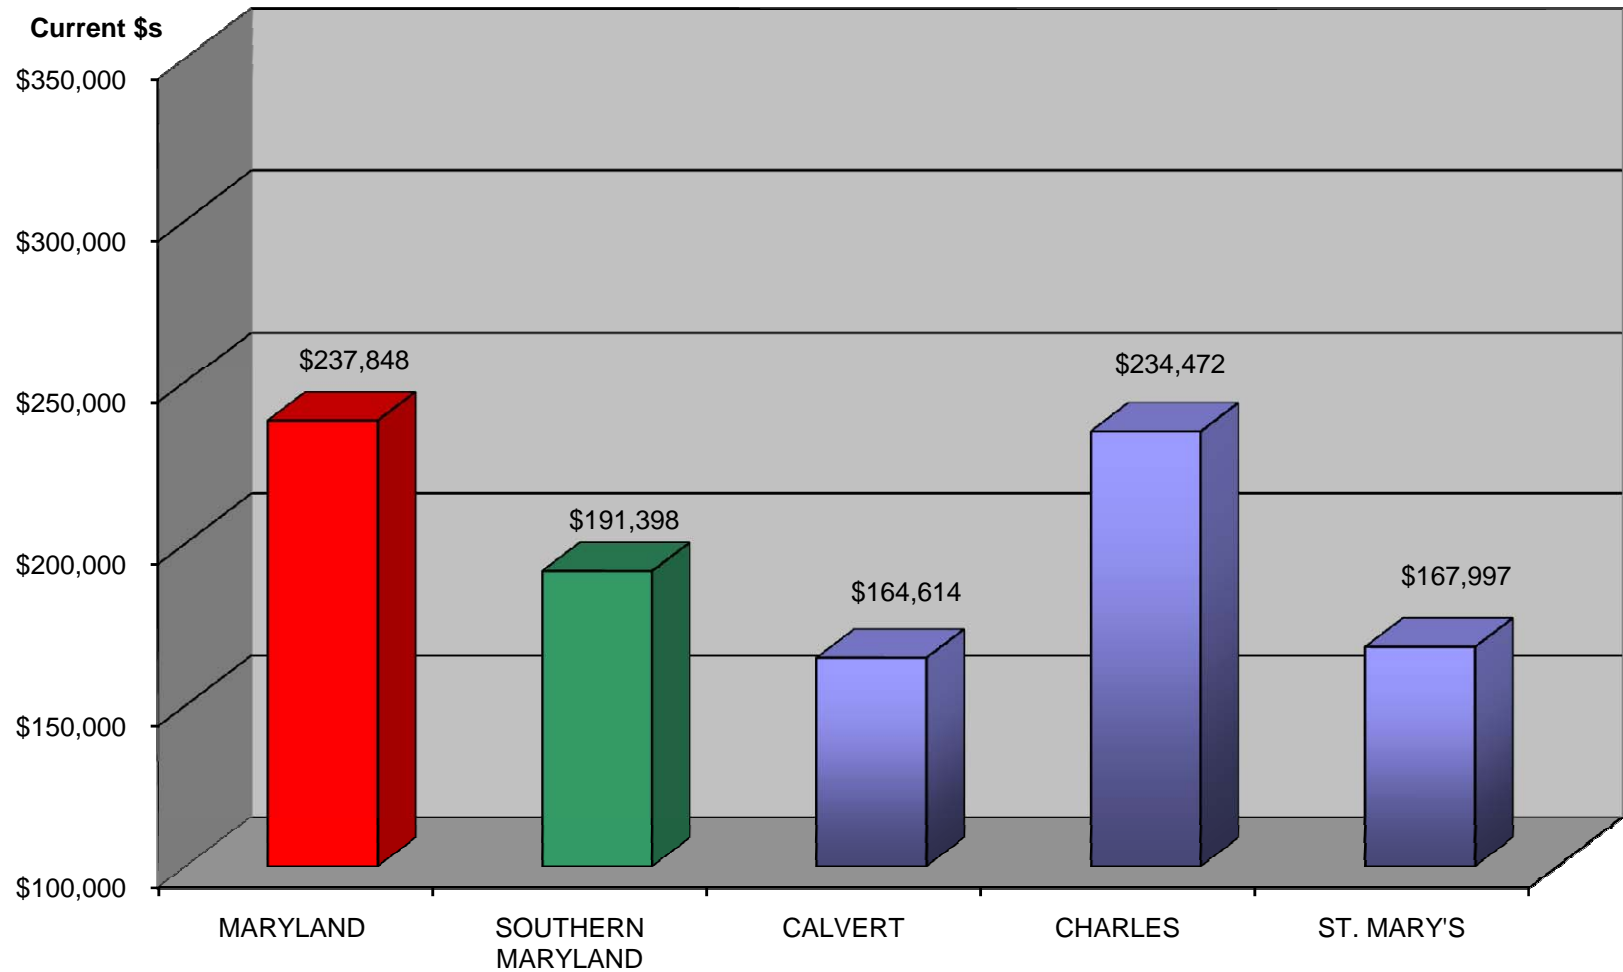

### MEAN CONSTRUCTION VALUE OF NEW SINGLE FAMILY HOMES IN THE SOUTHERN MARYLAND STATE PLANNING REGION: 2007

Prepared by MD Department of Planning. Planning Data Services. 2008.  
Source: U. S. Department of Commerce. Bureau of the Census.