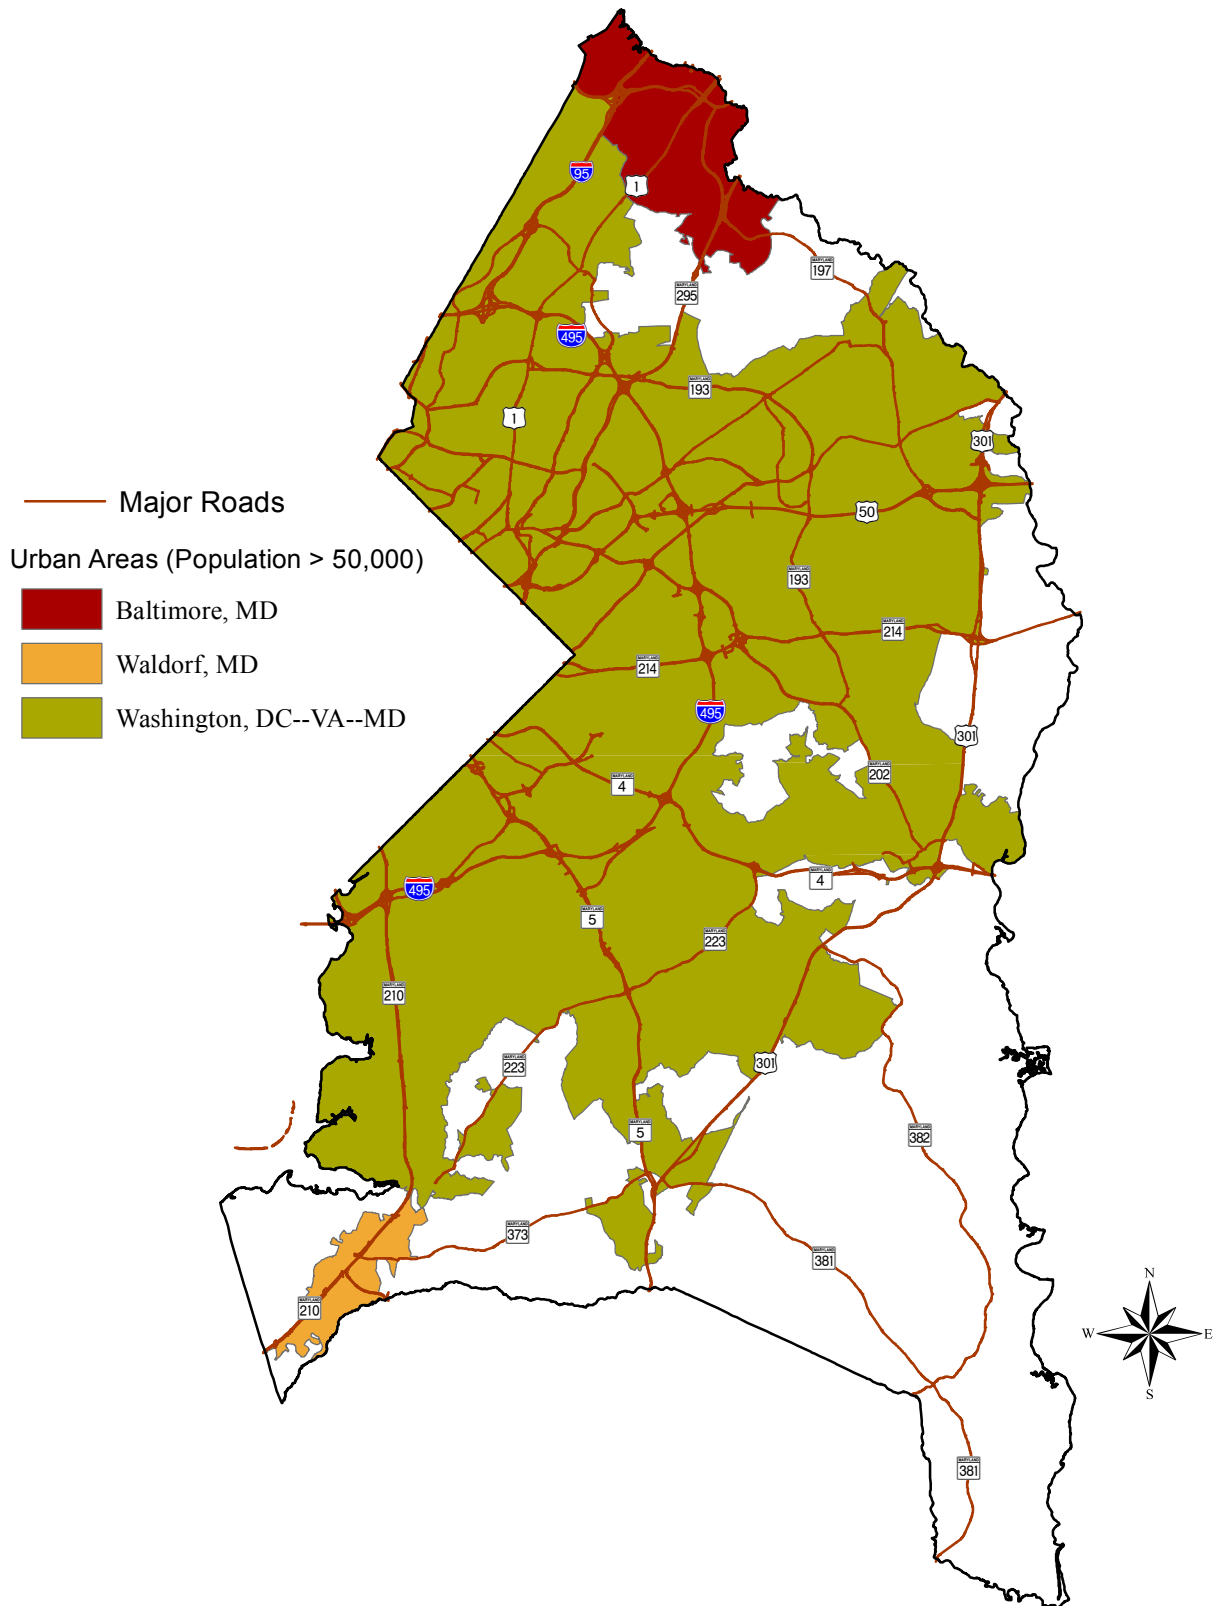

Prince George's County, Maryland 2010 Urban Areas

Prepared by the Maryland Department of Planning,
Projections & Data Analysis / State Data Center
Source: U.S. Census Bureau, 2010 Census