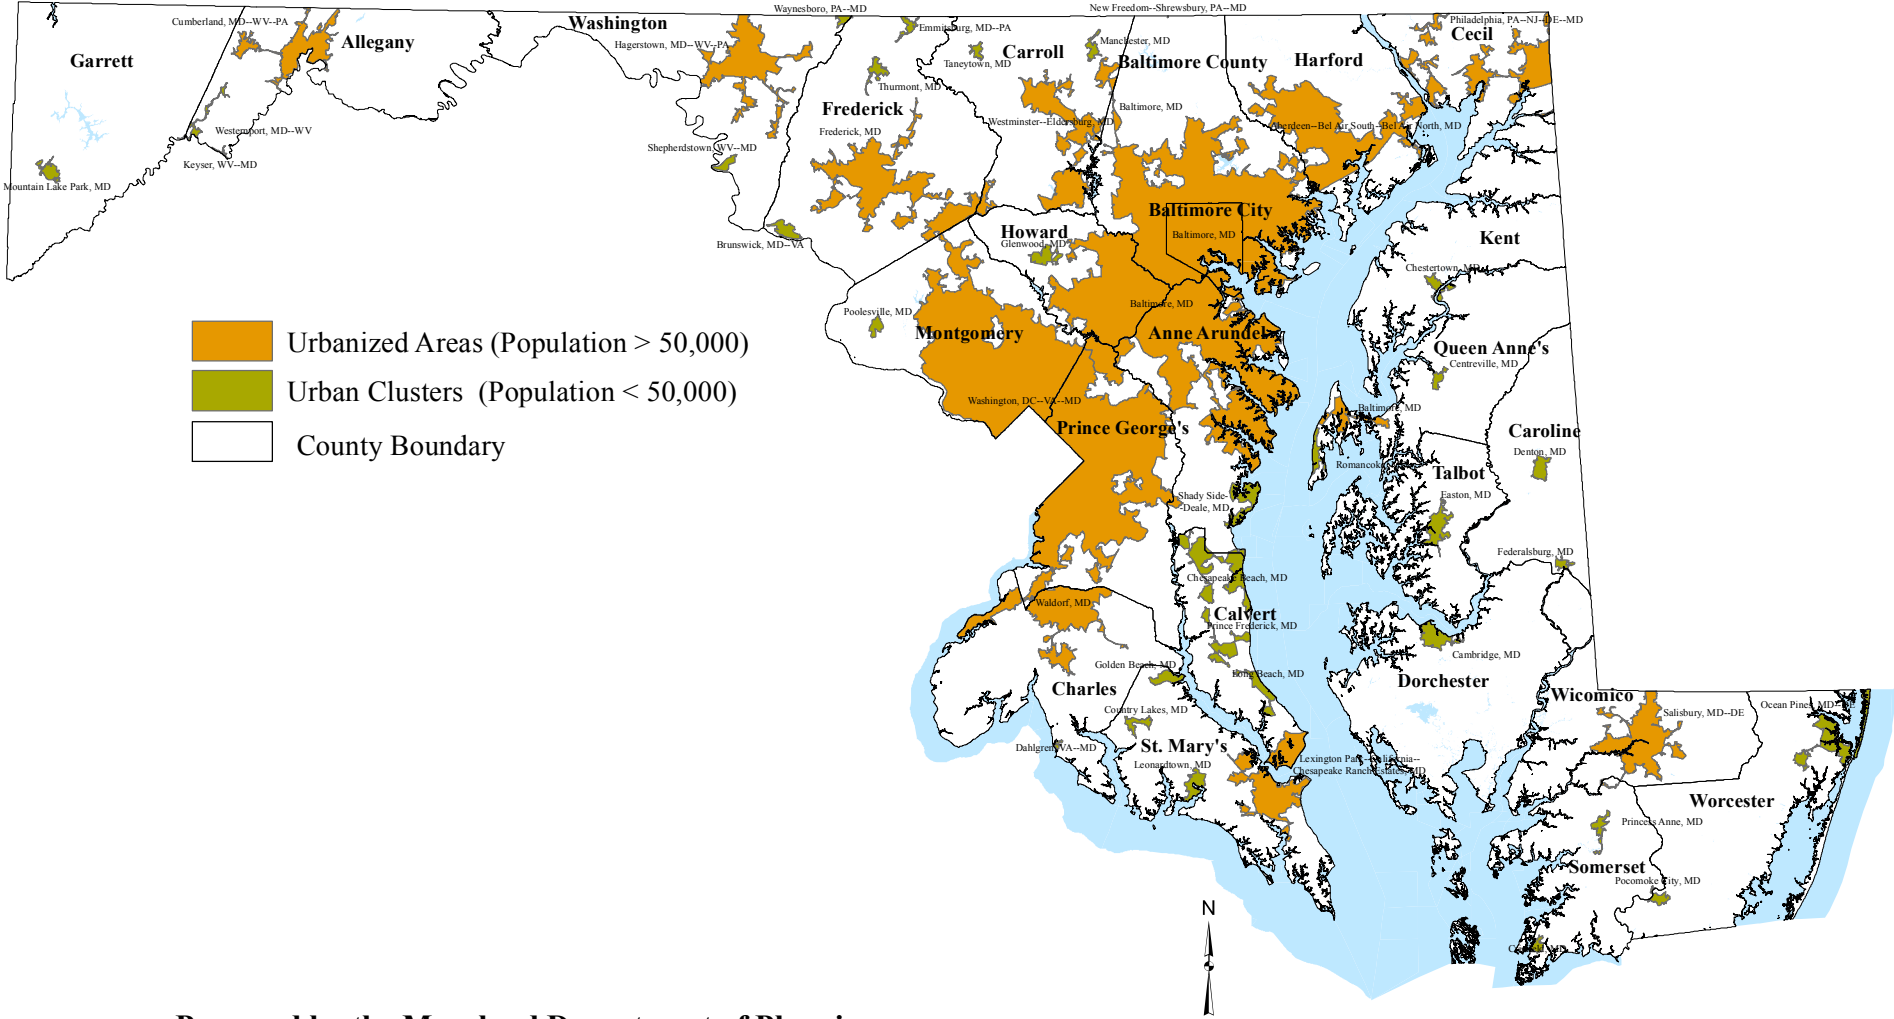

Urban Areas in Maryland, 2010

Prepared by the Maryland Department of Planning,
MDP Projections & Data Analysis / State Data Center
 Source: U.S. Census Bureau, 2010 Census