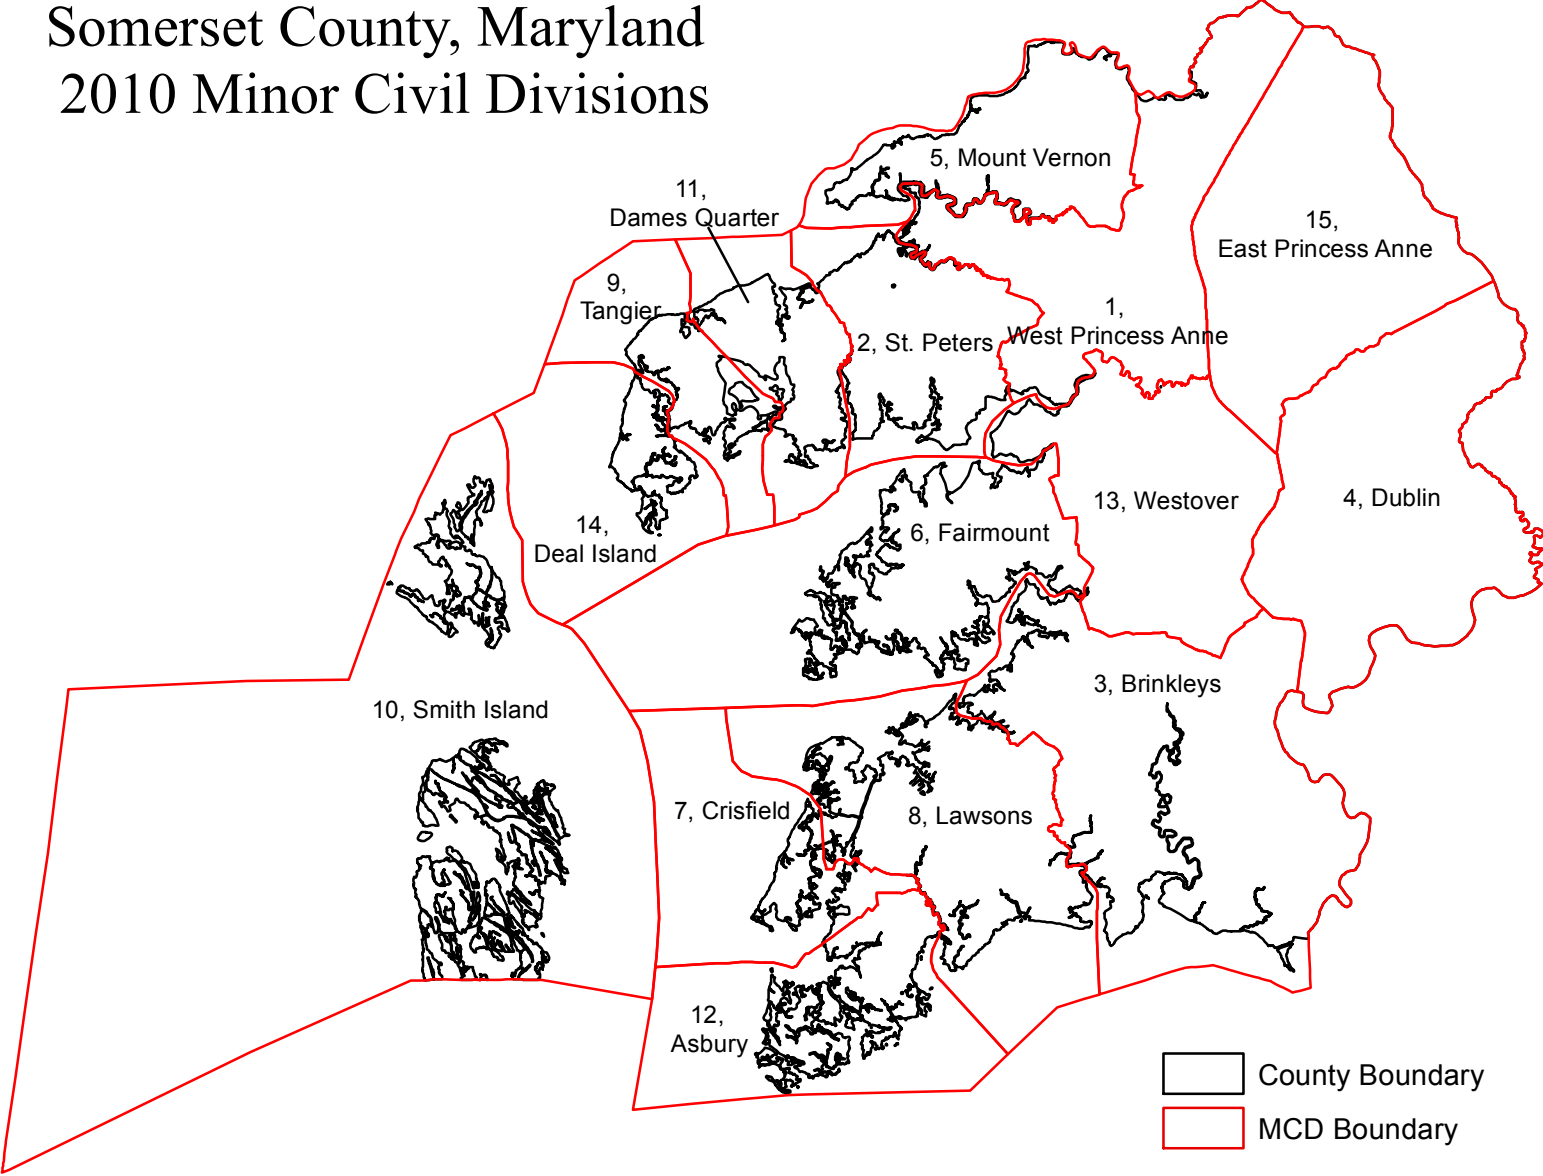

# Somerset County, Maryland 2010 Minor Civil Divisions

Prepared by the Maryland Department of Planning,  
Projections & Data Analysis / State Data Center  
Source: U.S. Census Bureau, 2010 Census