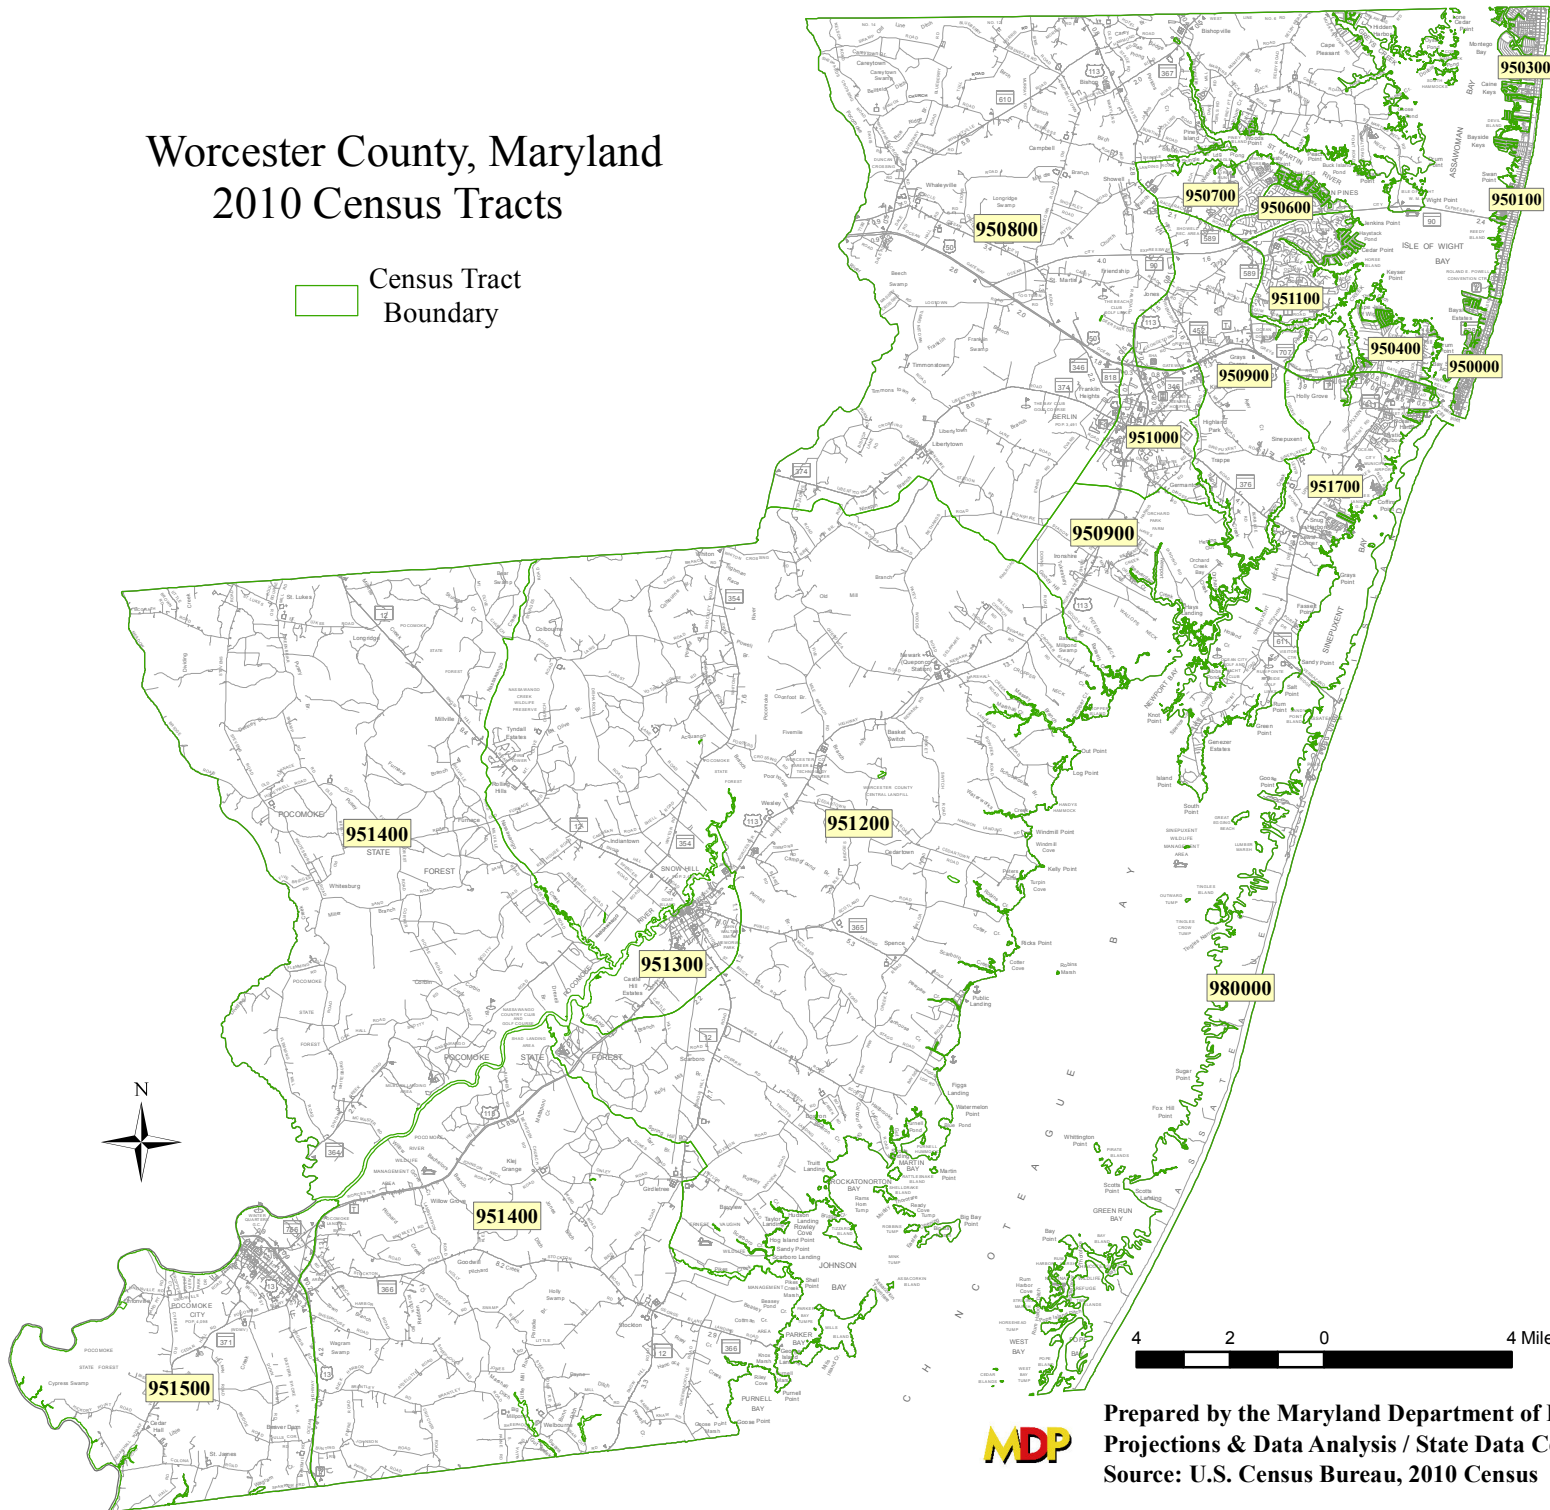

Worcester County, Maryland 2010 Census Tracts

 Census Tract
Boundary

Prepared by the Maryland Department of Planning,
Projections & Data Analysis / State Data Center
Source: U.S. Census Bureau, 2010 Census