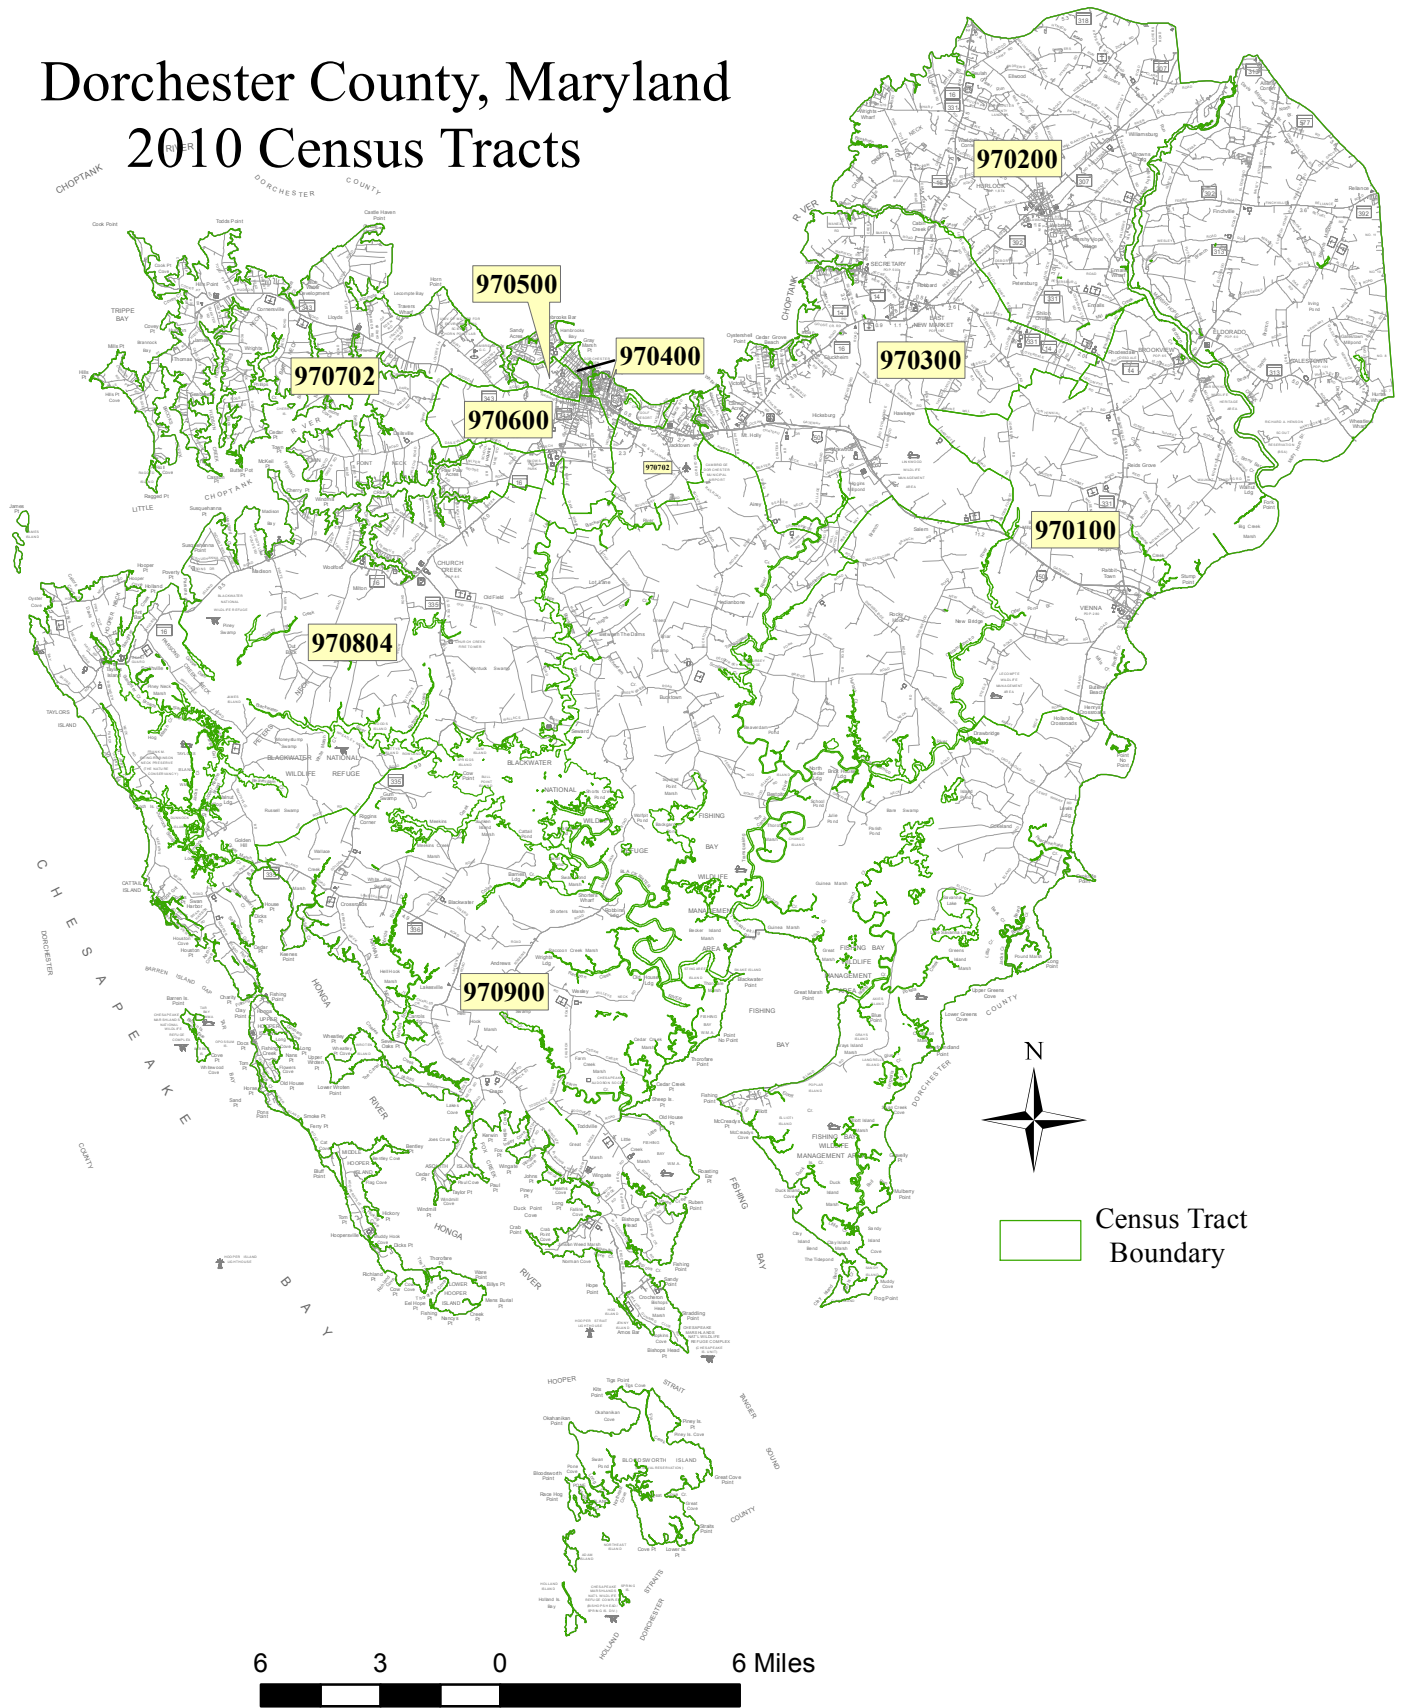

# Dorchester County, Maryland 2010 Census Tracts

Prepared by the Maryland Department of Planning,  
Projections & Data Analysis / State Data Center  
Source: U.S. Census Bureau, 2010 Census