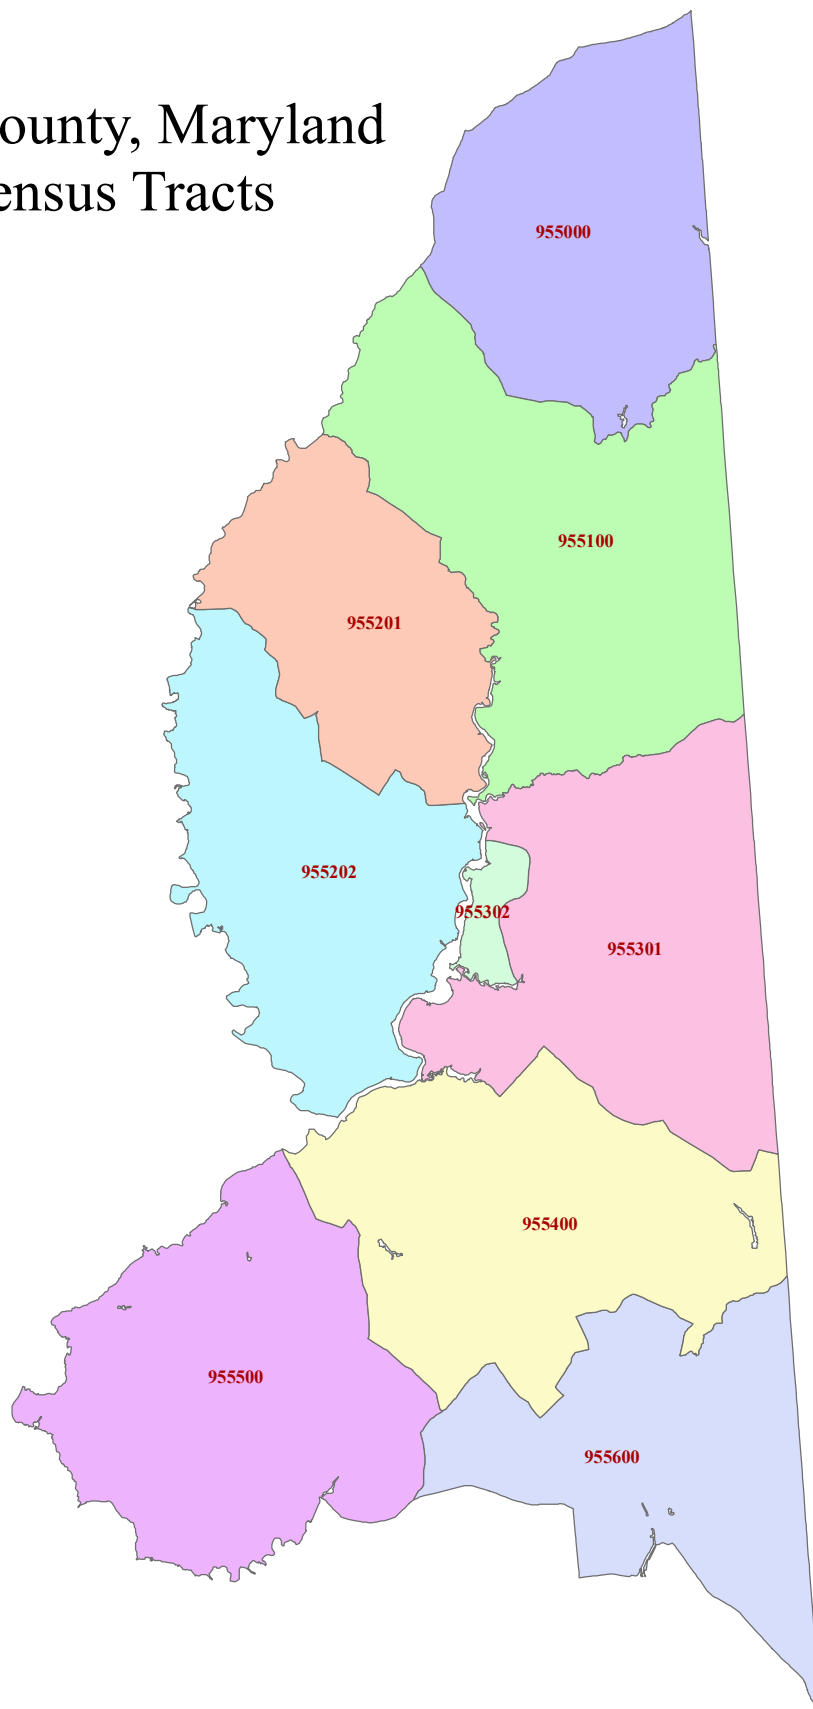

Caroline County, Maryland 2010 Census Tracts

Prepared by the Maryland Department of Planning,
Projections & Data Analysis / State Data Center
Source: U.S. Census Bureau, 2010 Census