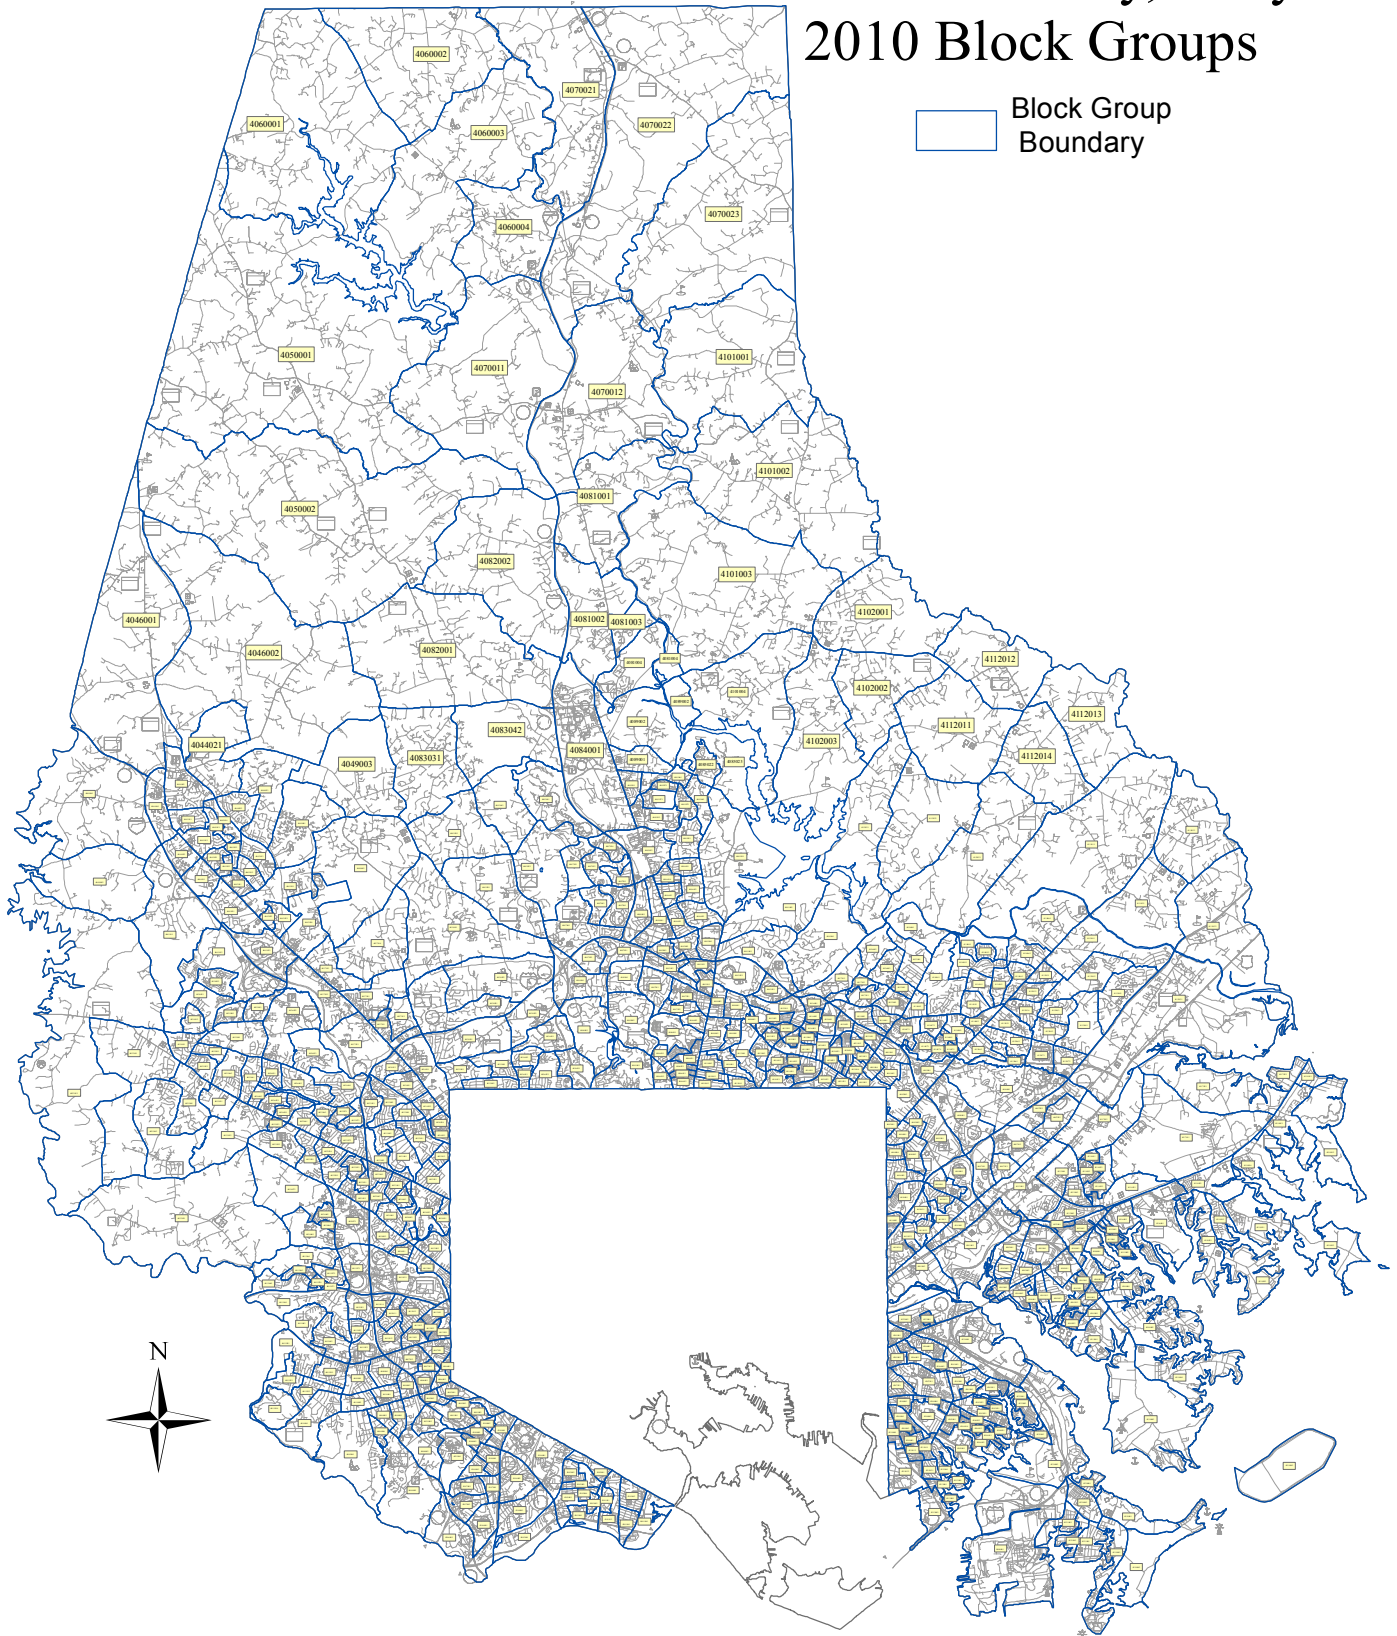

Baltimore County, Maryland 2010 Block Groups

Block Group
Boundary

5 2.5 0 5 Miles

Prepared by the Maryland Department of Planning,
Projections & Data Analysis / State Data Center
Source: U.S. Census Bureau, 2010 Census