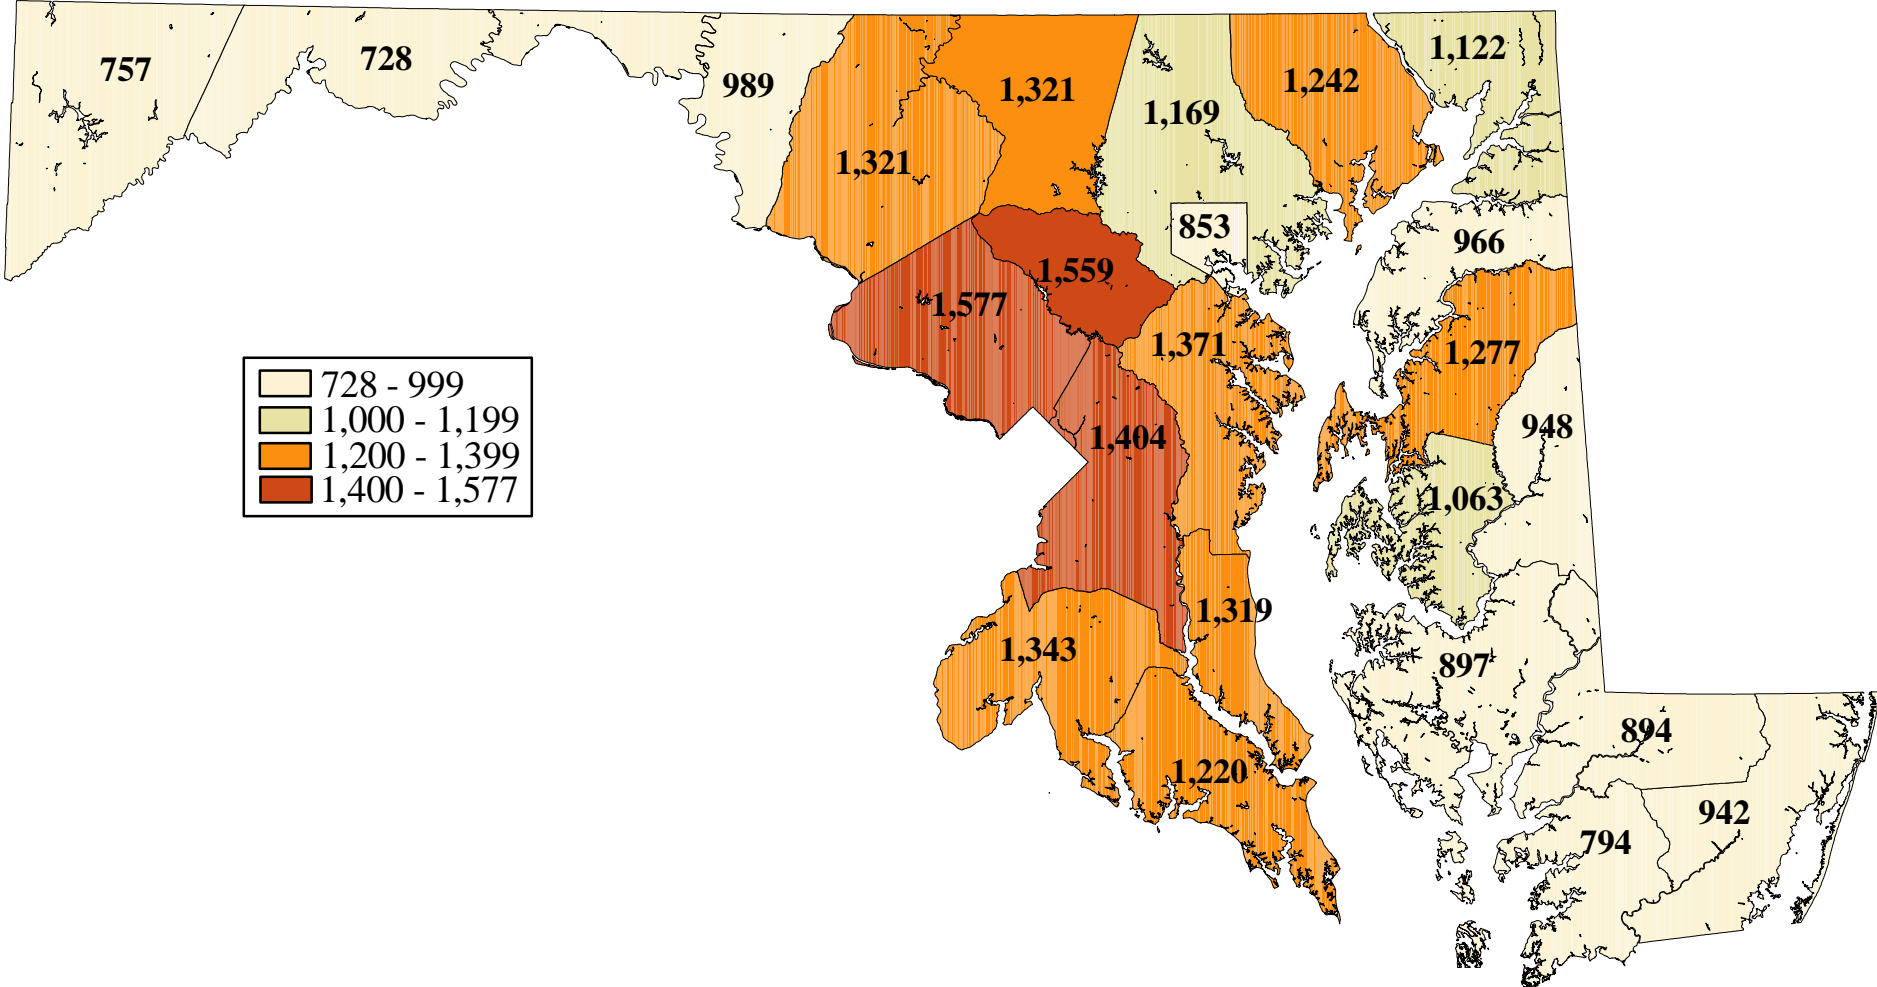

Median Monthly Owner Costs for Maryland's Jurisdictions - 2000

Source: U.S. Census Bureau 2000.
 Prepared by the Maryland Department of Planning, Planning Data Services, May 2002.