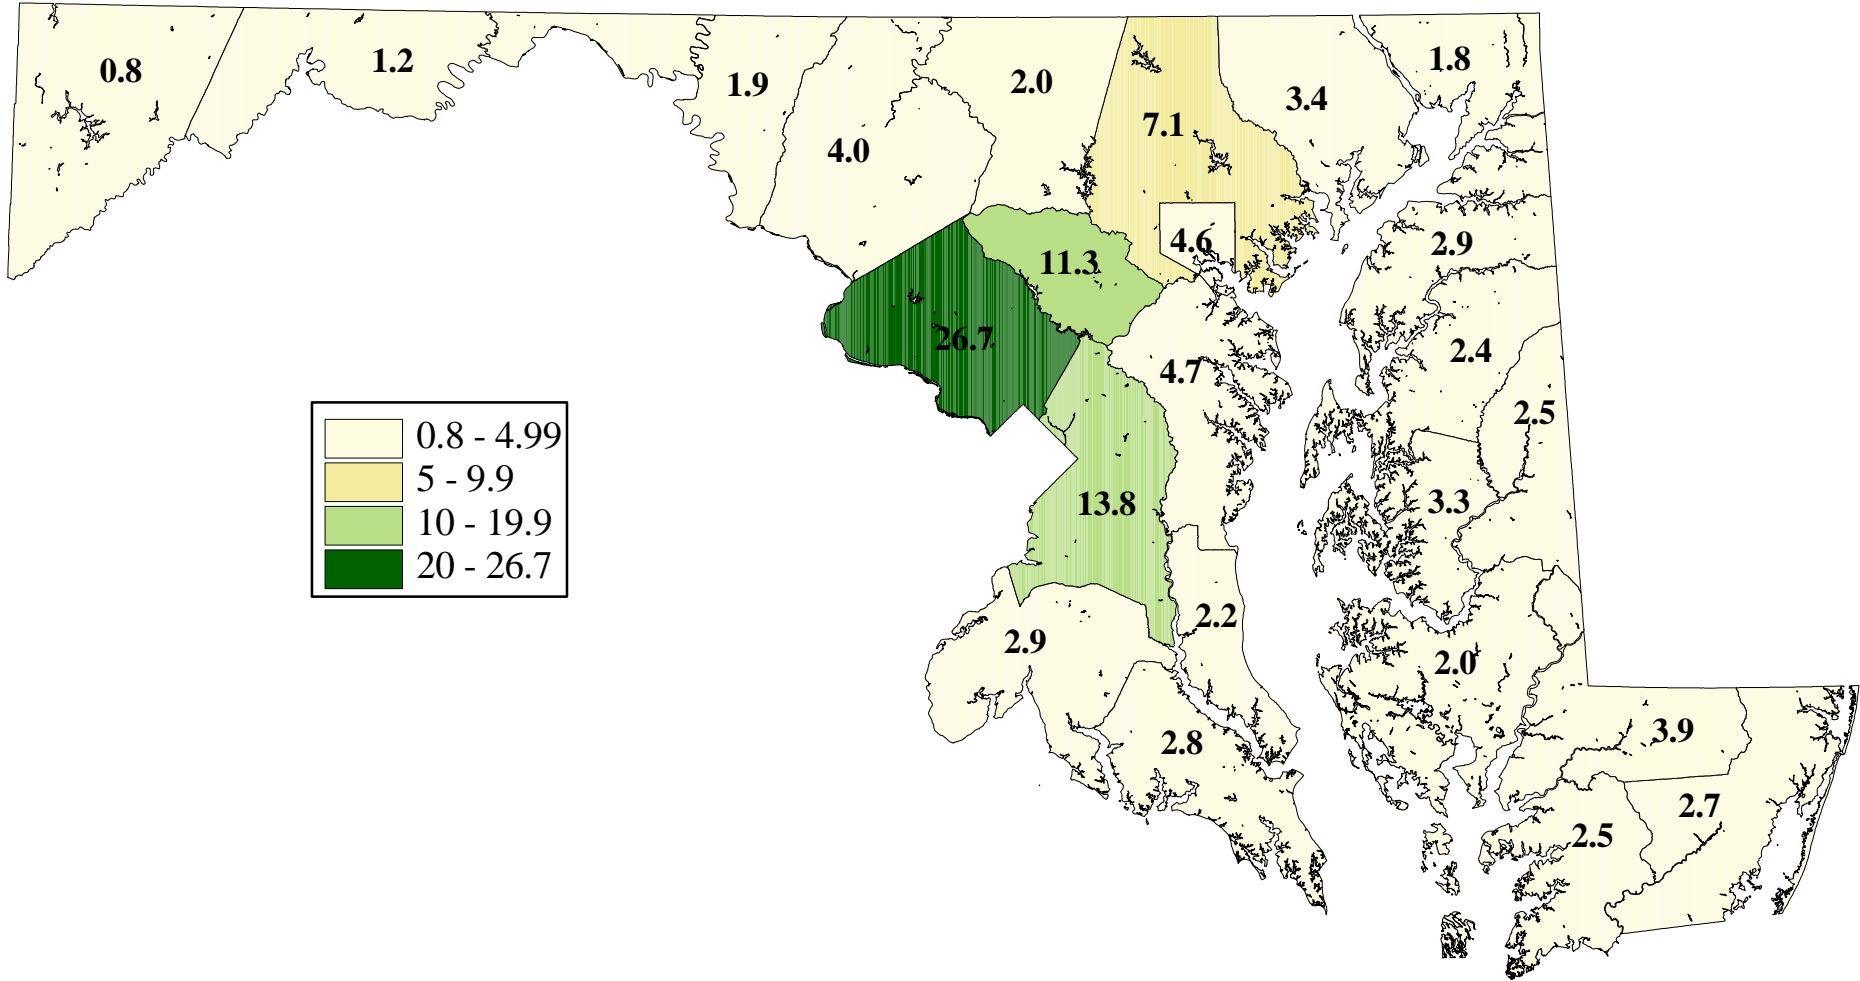

Percent Foreign Born for Maryland's Jurisdictions - 2000

Source: U.S. Census Bureau 2000.
 Prepared by the Maryland Department of Planning, Planning Data Services, May 2002.