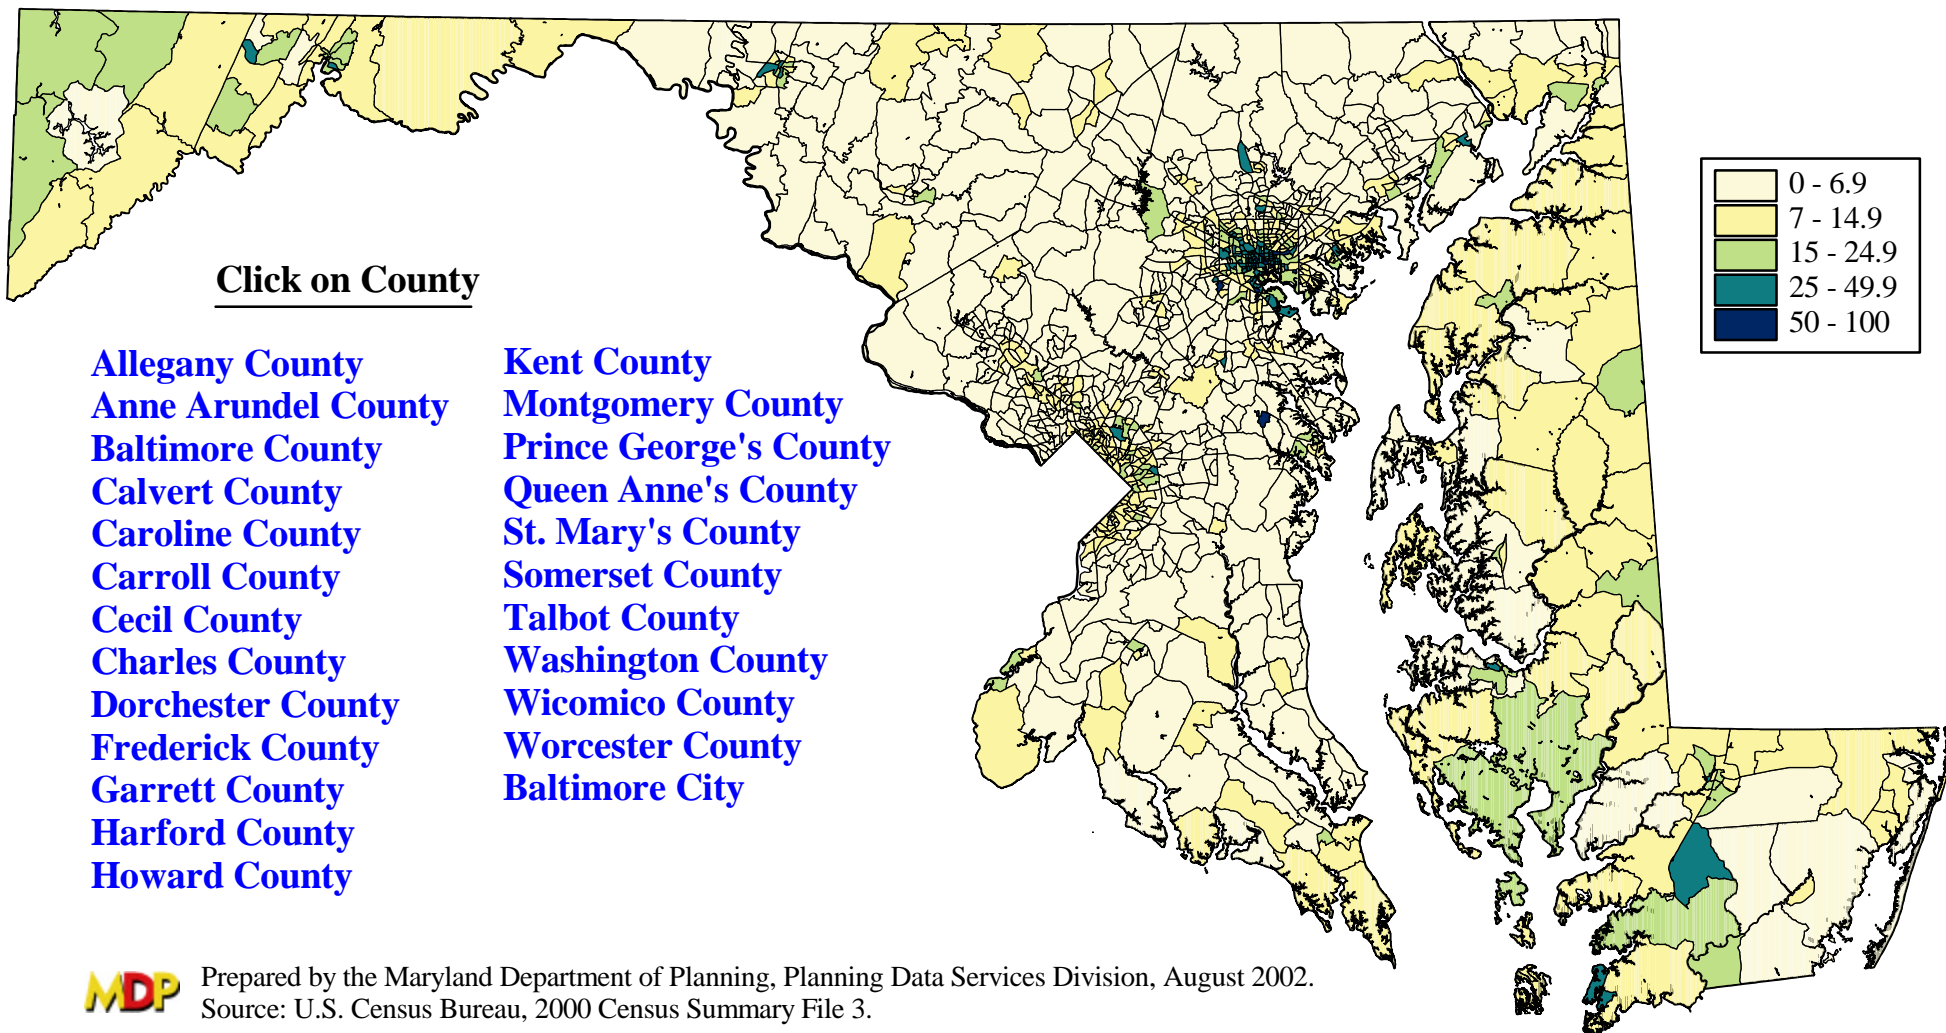

Poverty Rate for All Individuals for Maryland's Census Tracts- 2000

Prepared by the Maryland Department of Planning, Planning Data Services Division, August 2002.
Source: U.S. Census Bureau, 2000 Census Summary File 3.