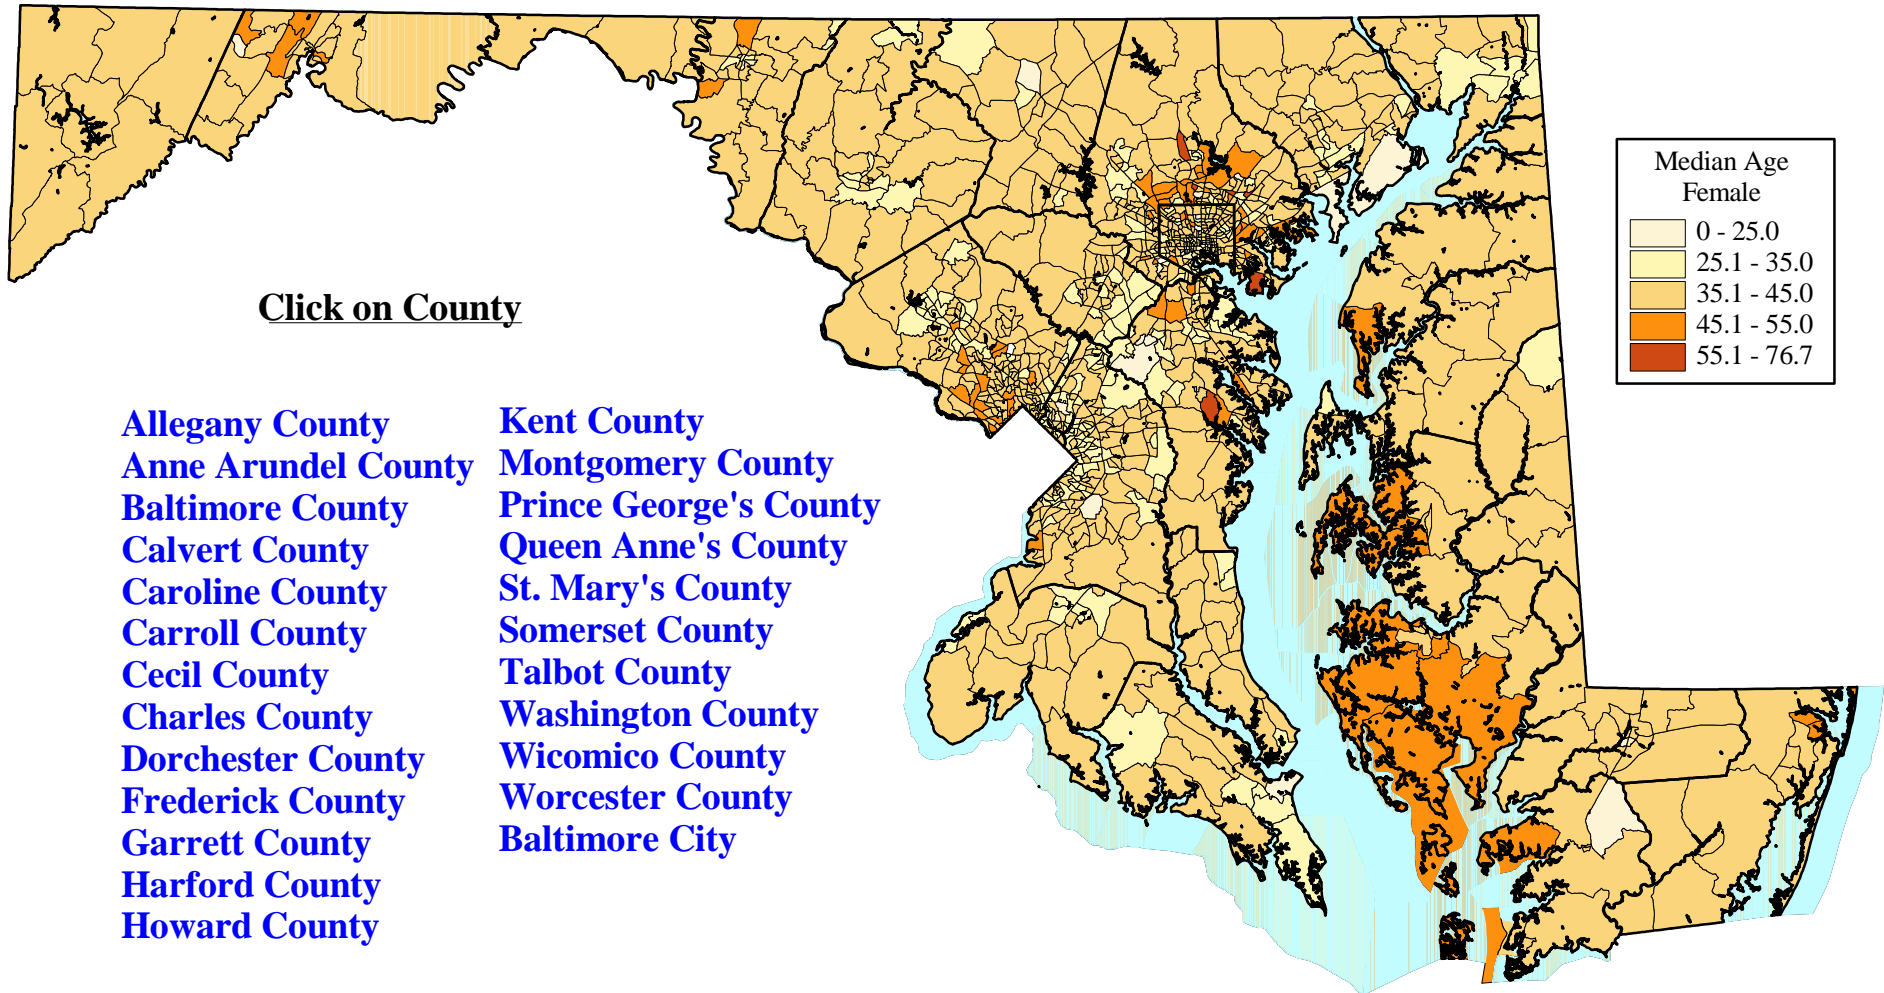

Median Age of Females in Maryland by Census Tract-2000

Source: U.S. Census Bureau, 2000 Census, SF1.
Prepared by the Maryland Department of Planning, Planning Data Services, April 2002.