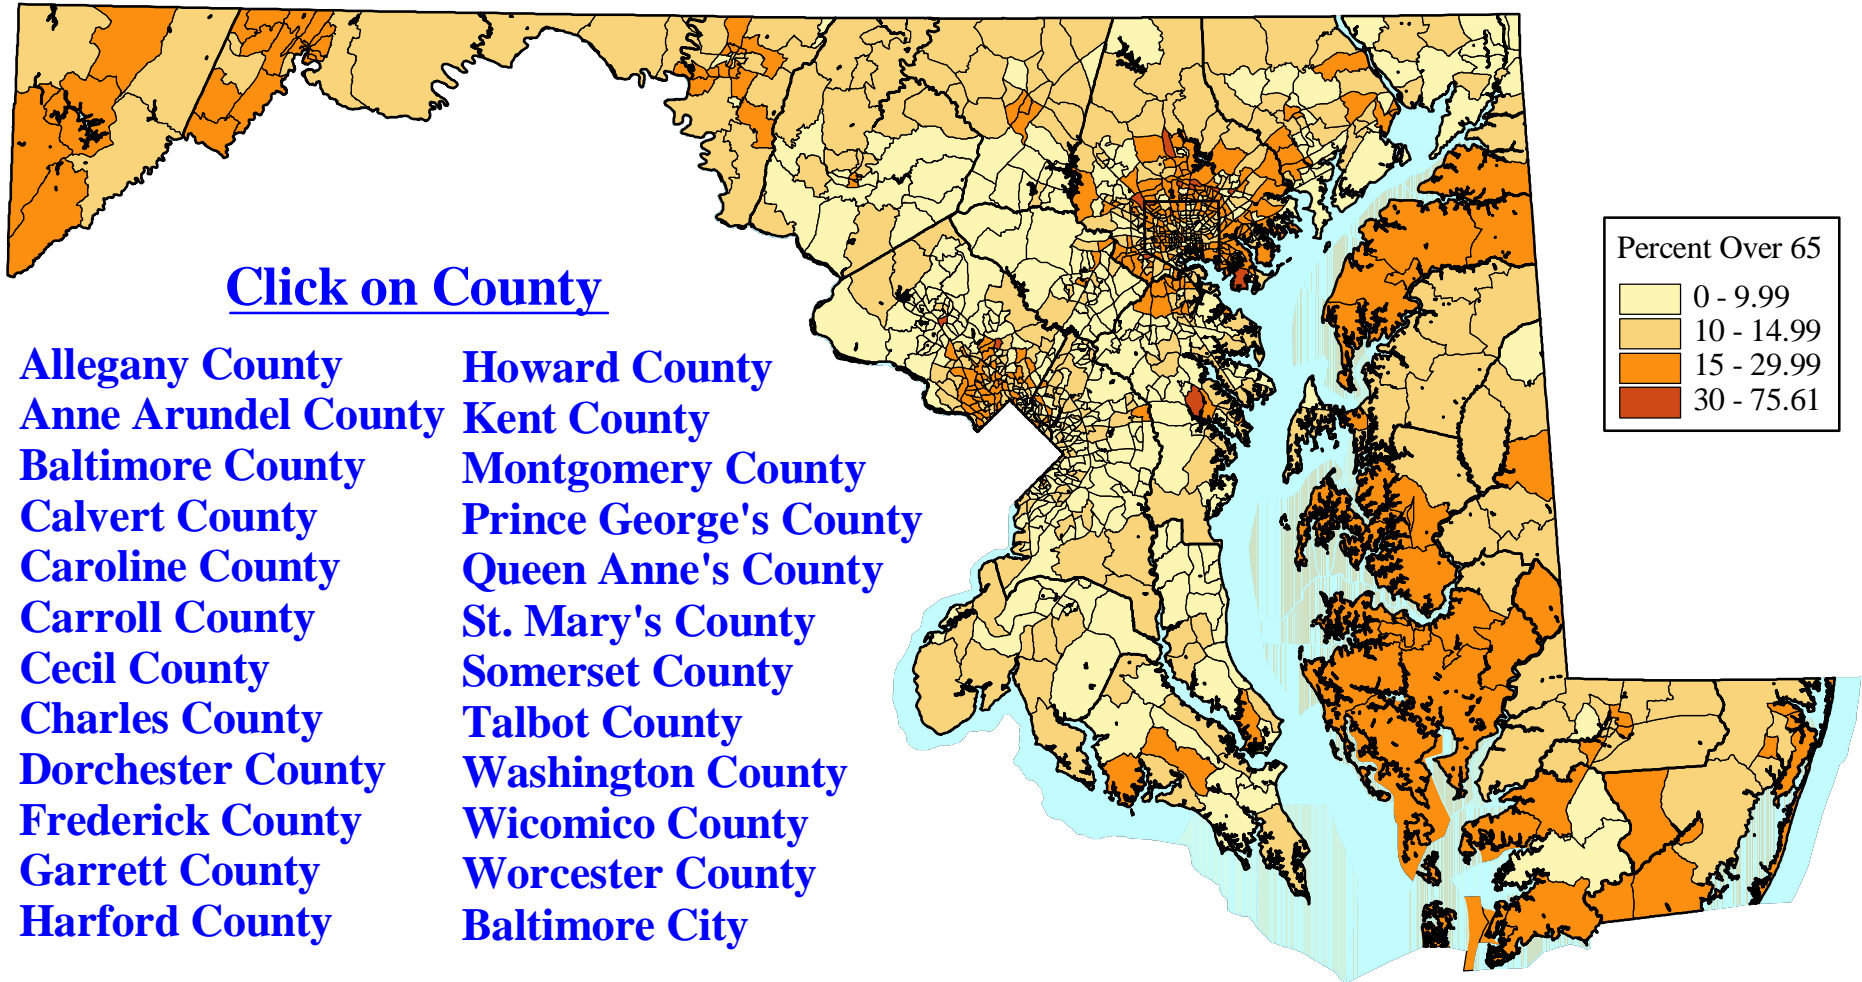

Percent Population Over 65 in Maryland by Census Tract

Source: U.S. Census Bureau, 2000 Census SF1.

Prepared by the Maryland Department of Planning, Planning Data Services, April 2002.