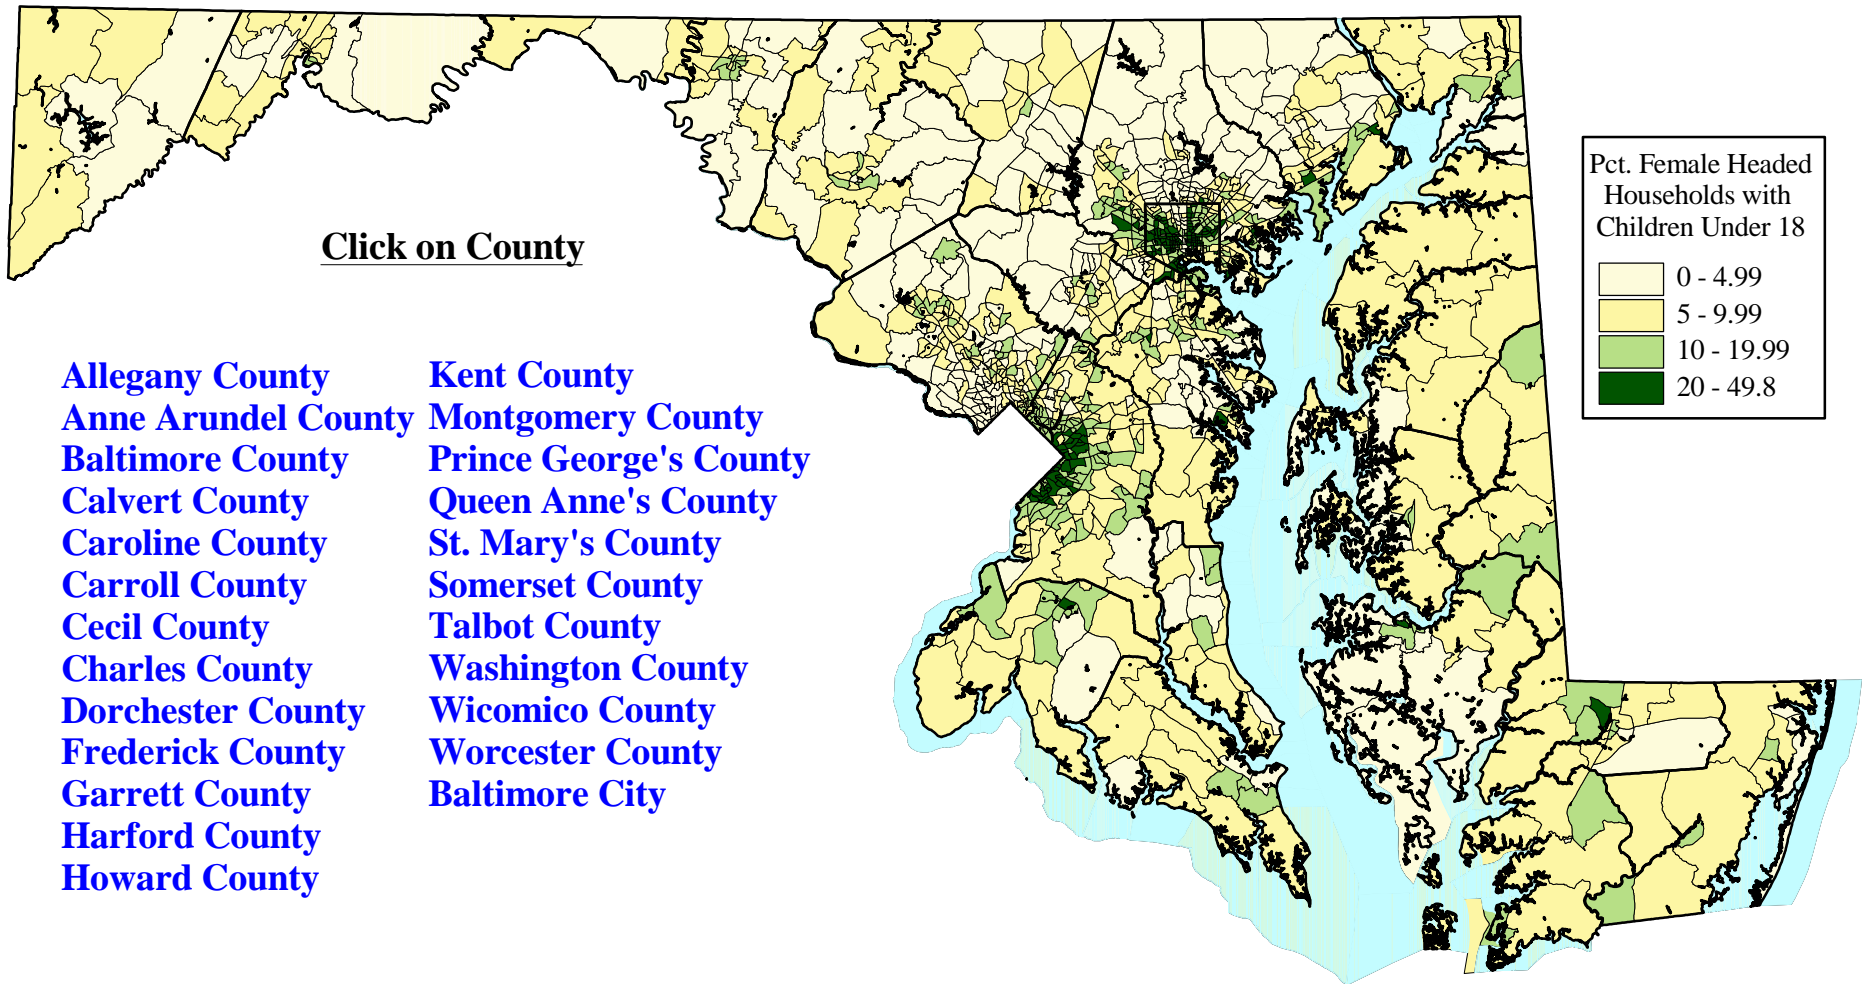

Percent Female Headed Households with Children Under 18, in Maryland by Census Tract-2000

Source: U.S. Census Bureau, 2000 Census, SF 1.
Prepared by the Maryland Department of Planning, Planning Data Services, April 2002.