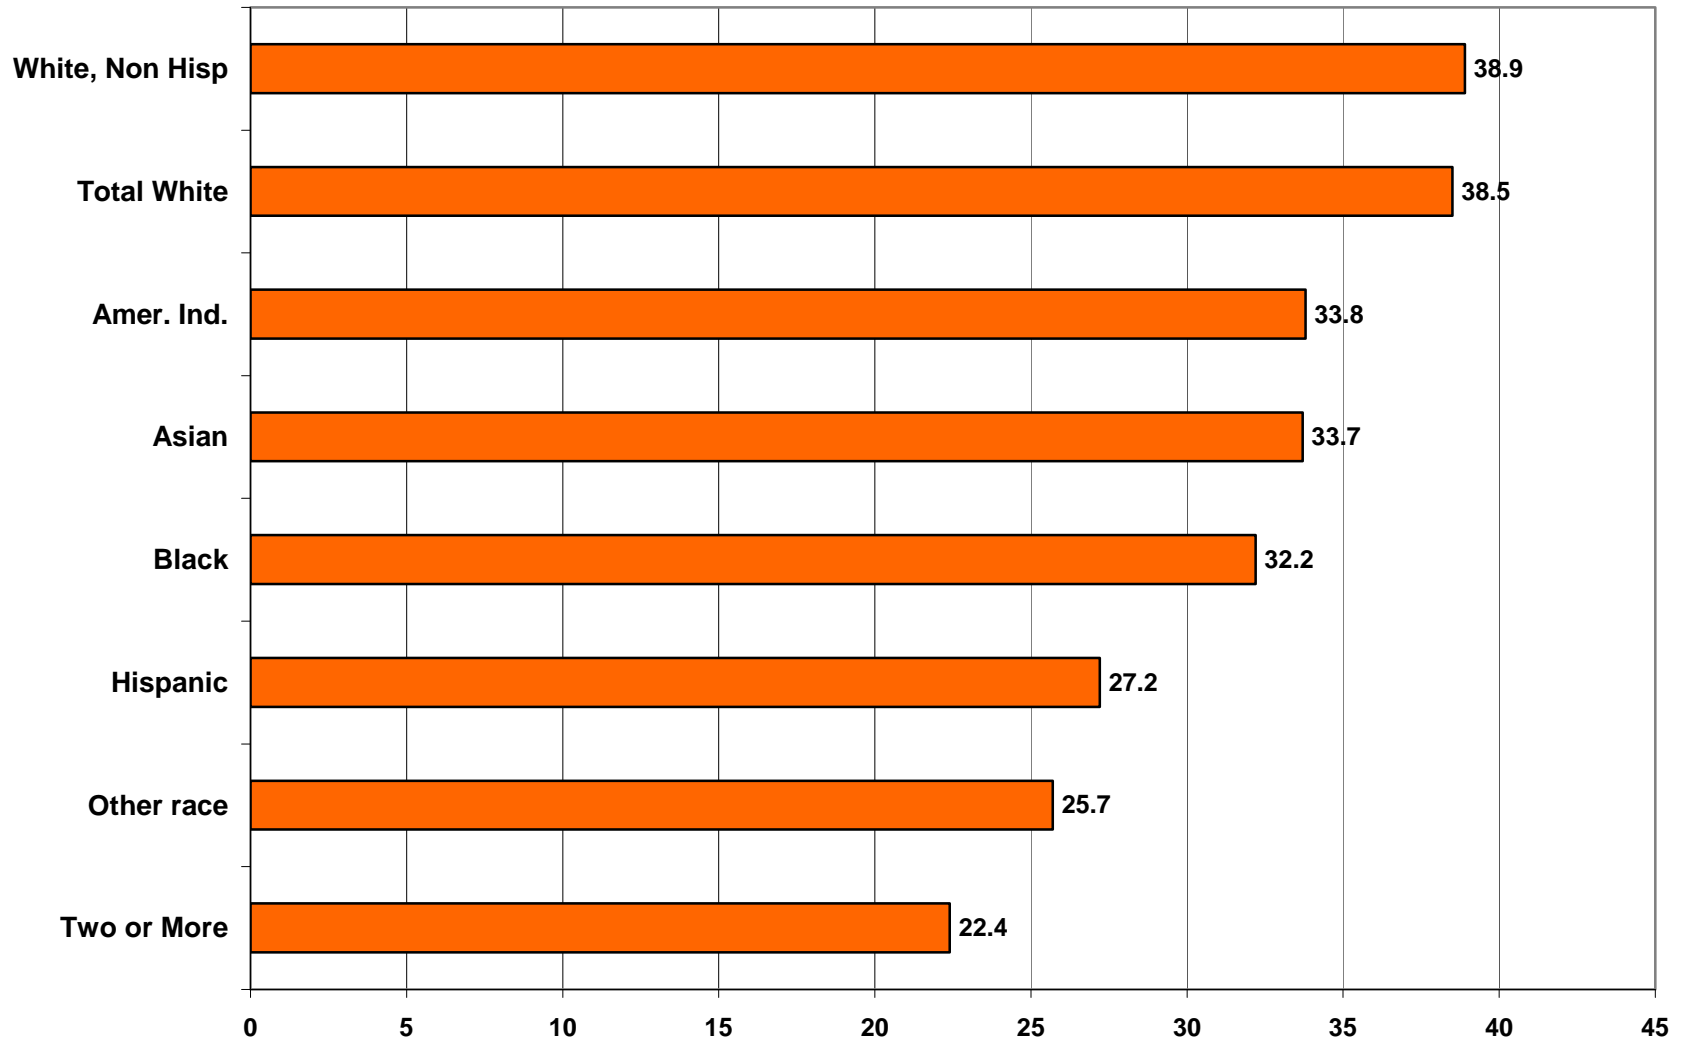

Chart 1. 2000 Median Age by Race/Hispanic Origin for Maryland

Prepared by the Maryland Department of Planning, Planning Data Services, from SF1 Census 2000 data, July 2001.