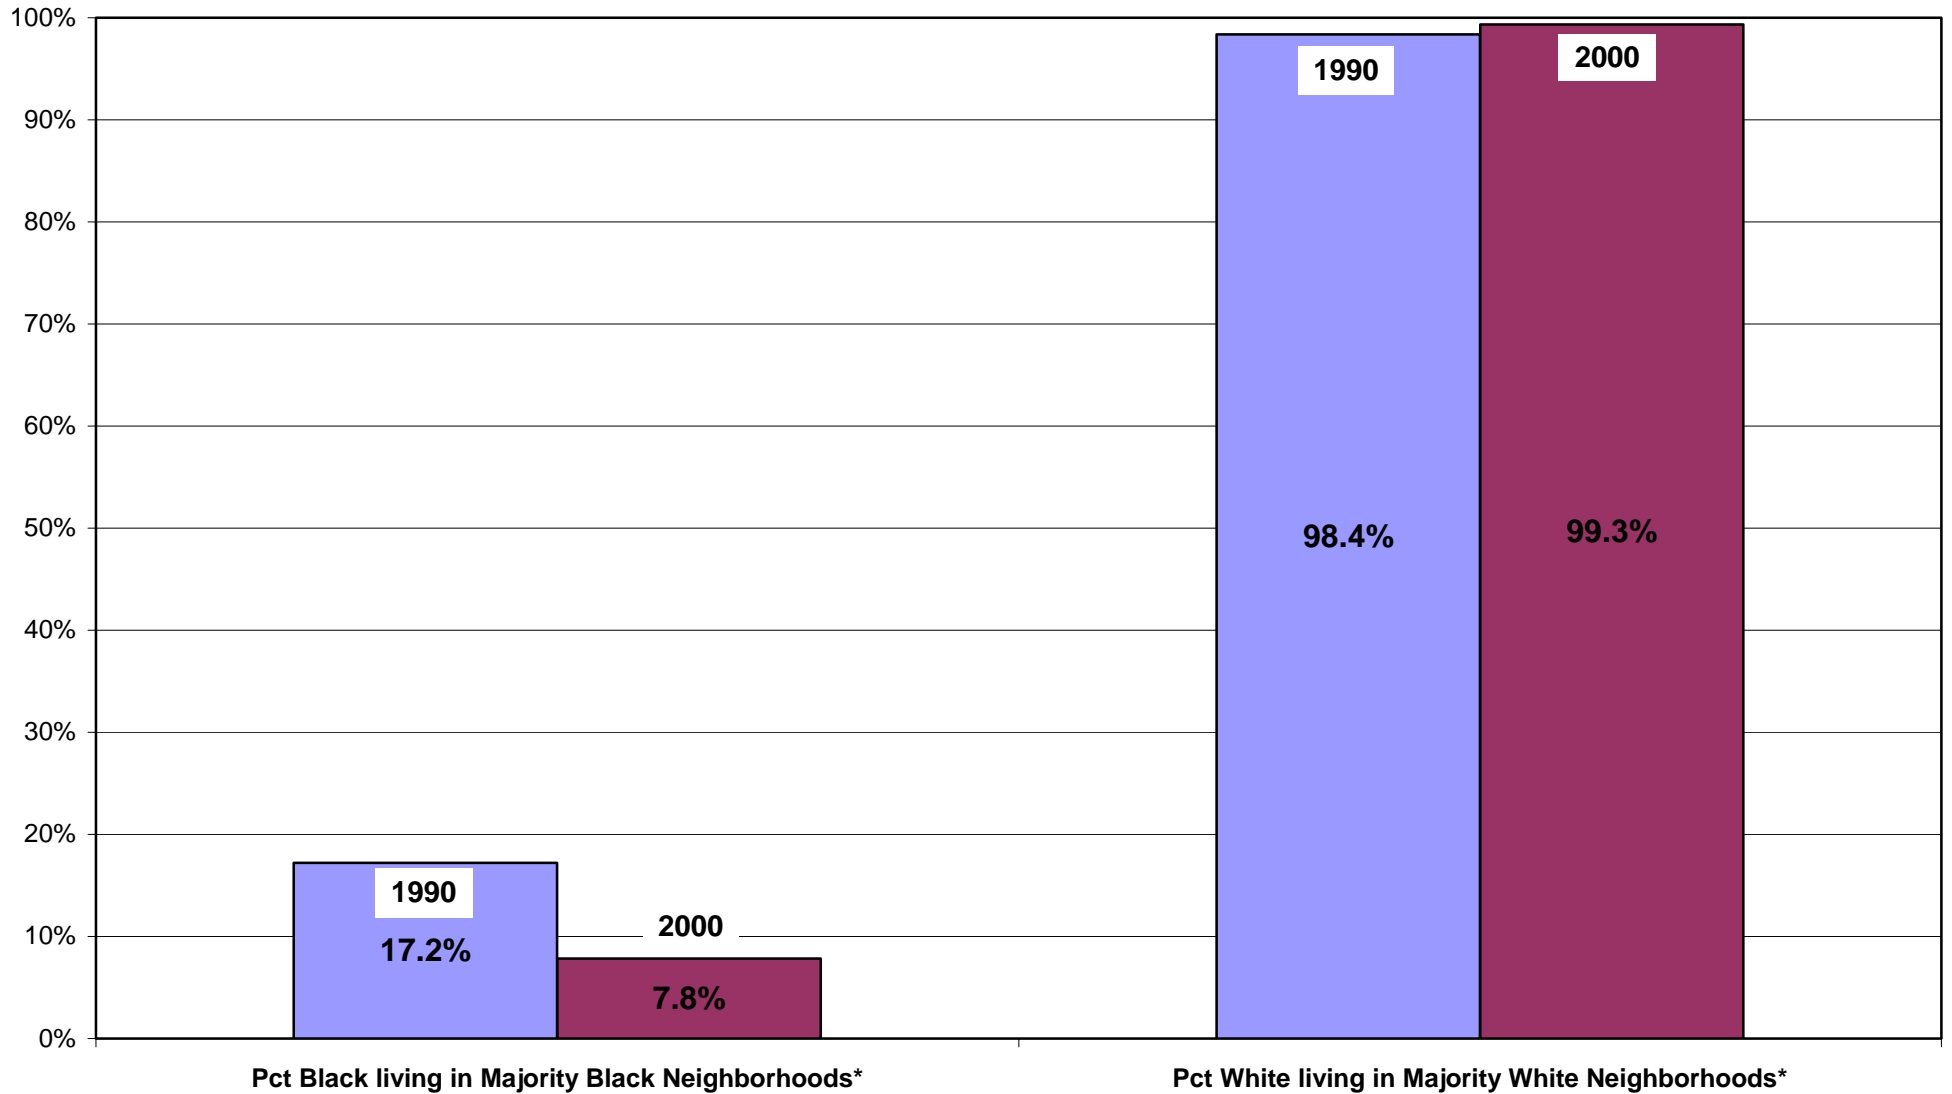

## Percent of Black & White Population Living in Majority Black & White Neighborhoods in the Upper Eastern Shore Region, 1990 and 2000

\* A neighborhood (i.e. census block group) is majority black or white if black or white share is more than 50% of the total neighborhood population