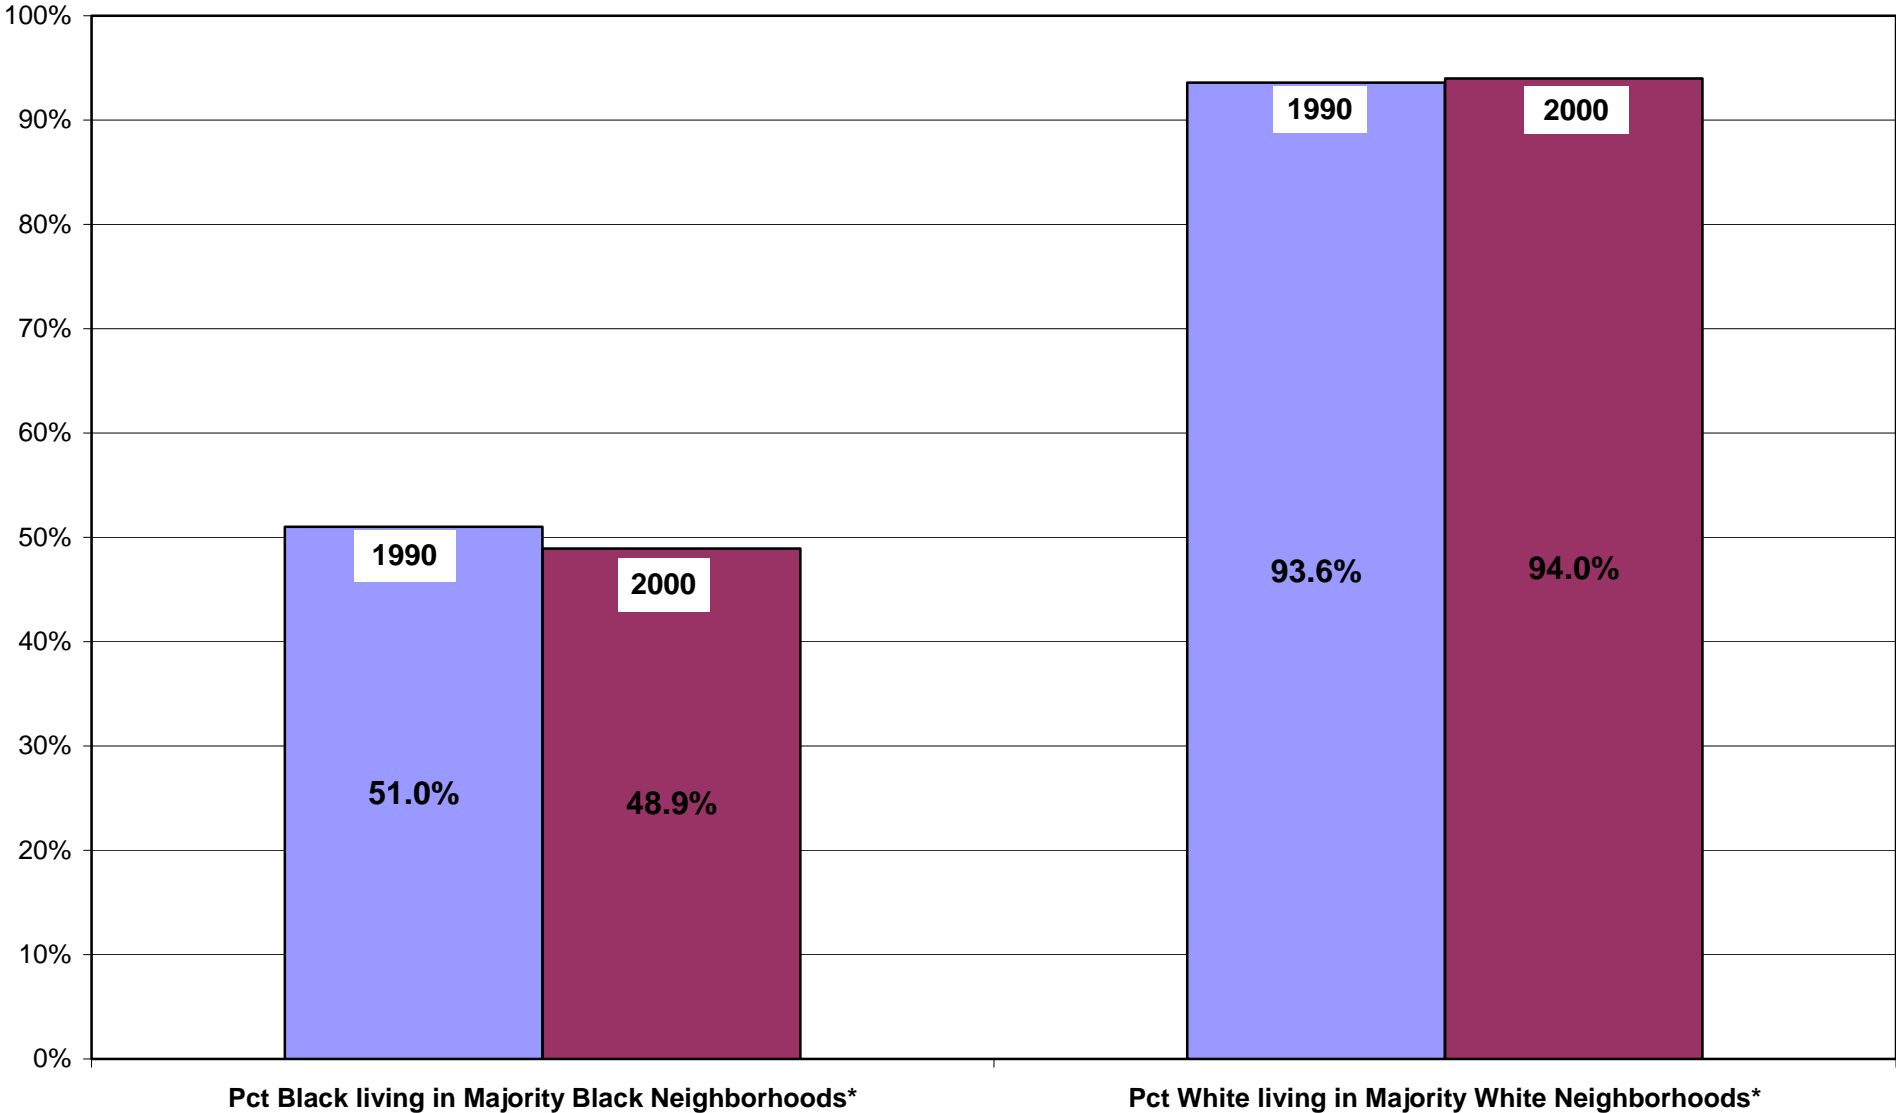

# Percent of Black & White Population Living in Majority Black & White Neighborhoods in the Lower Eastern Shore Region, 1990 and 2000

\* A neighborhood (I.e. census block group) is majority black or white if black or white share is more than 50% of the total neighborhood population