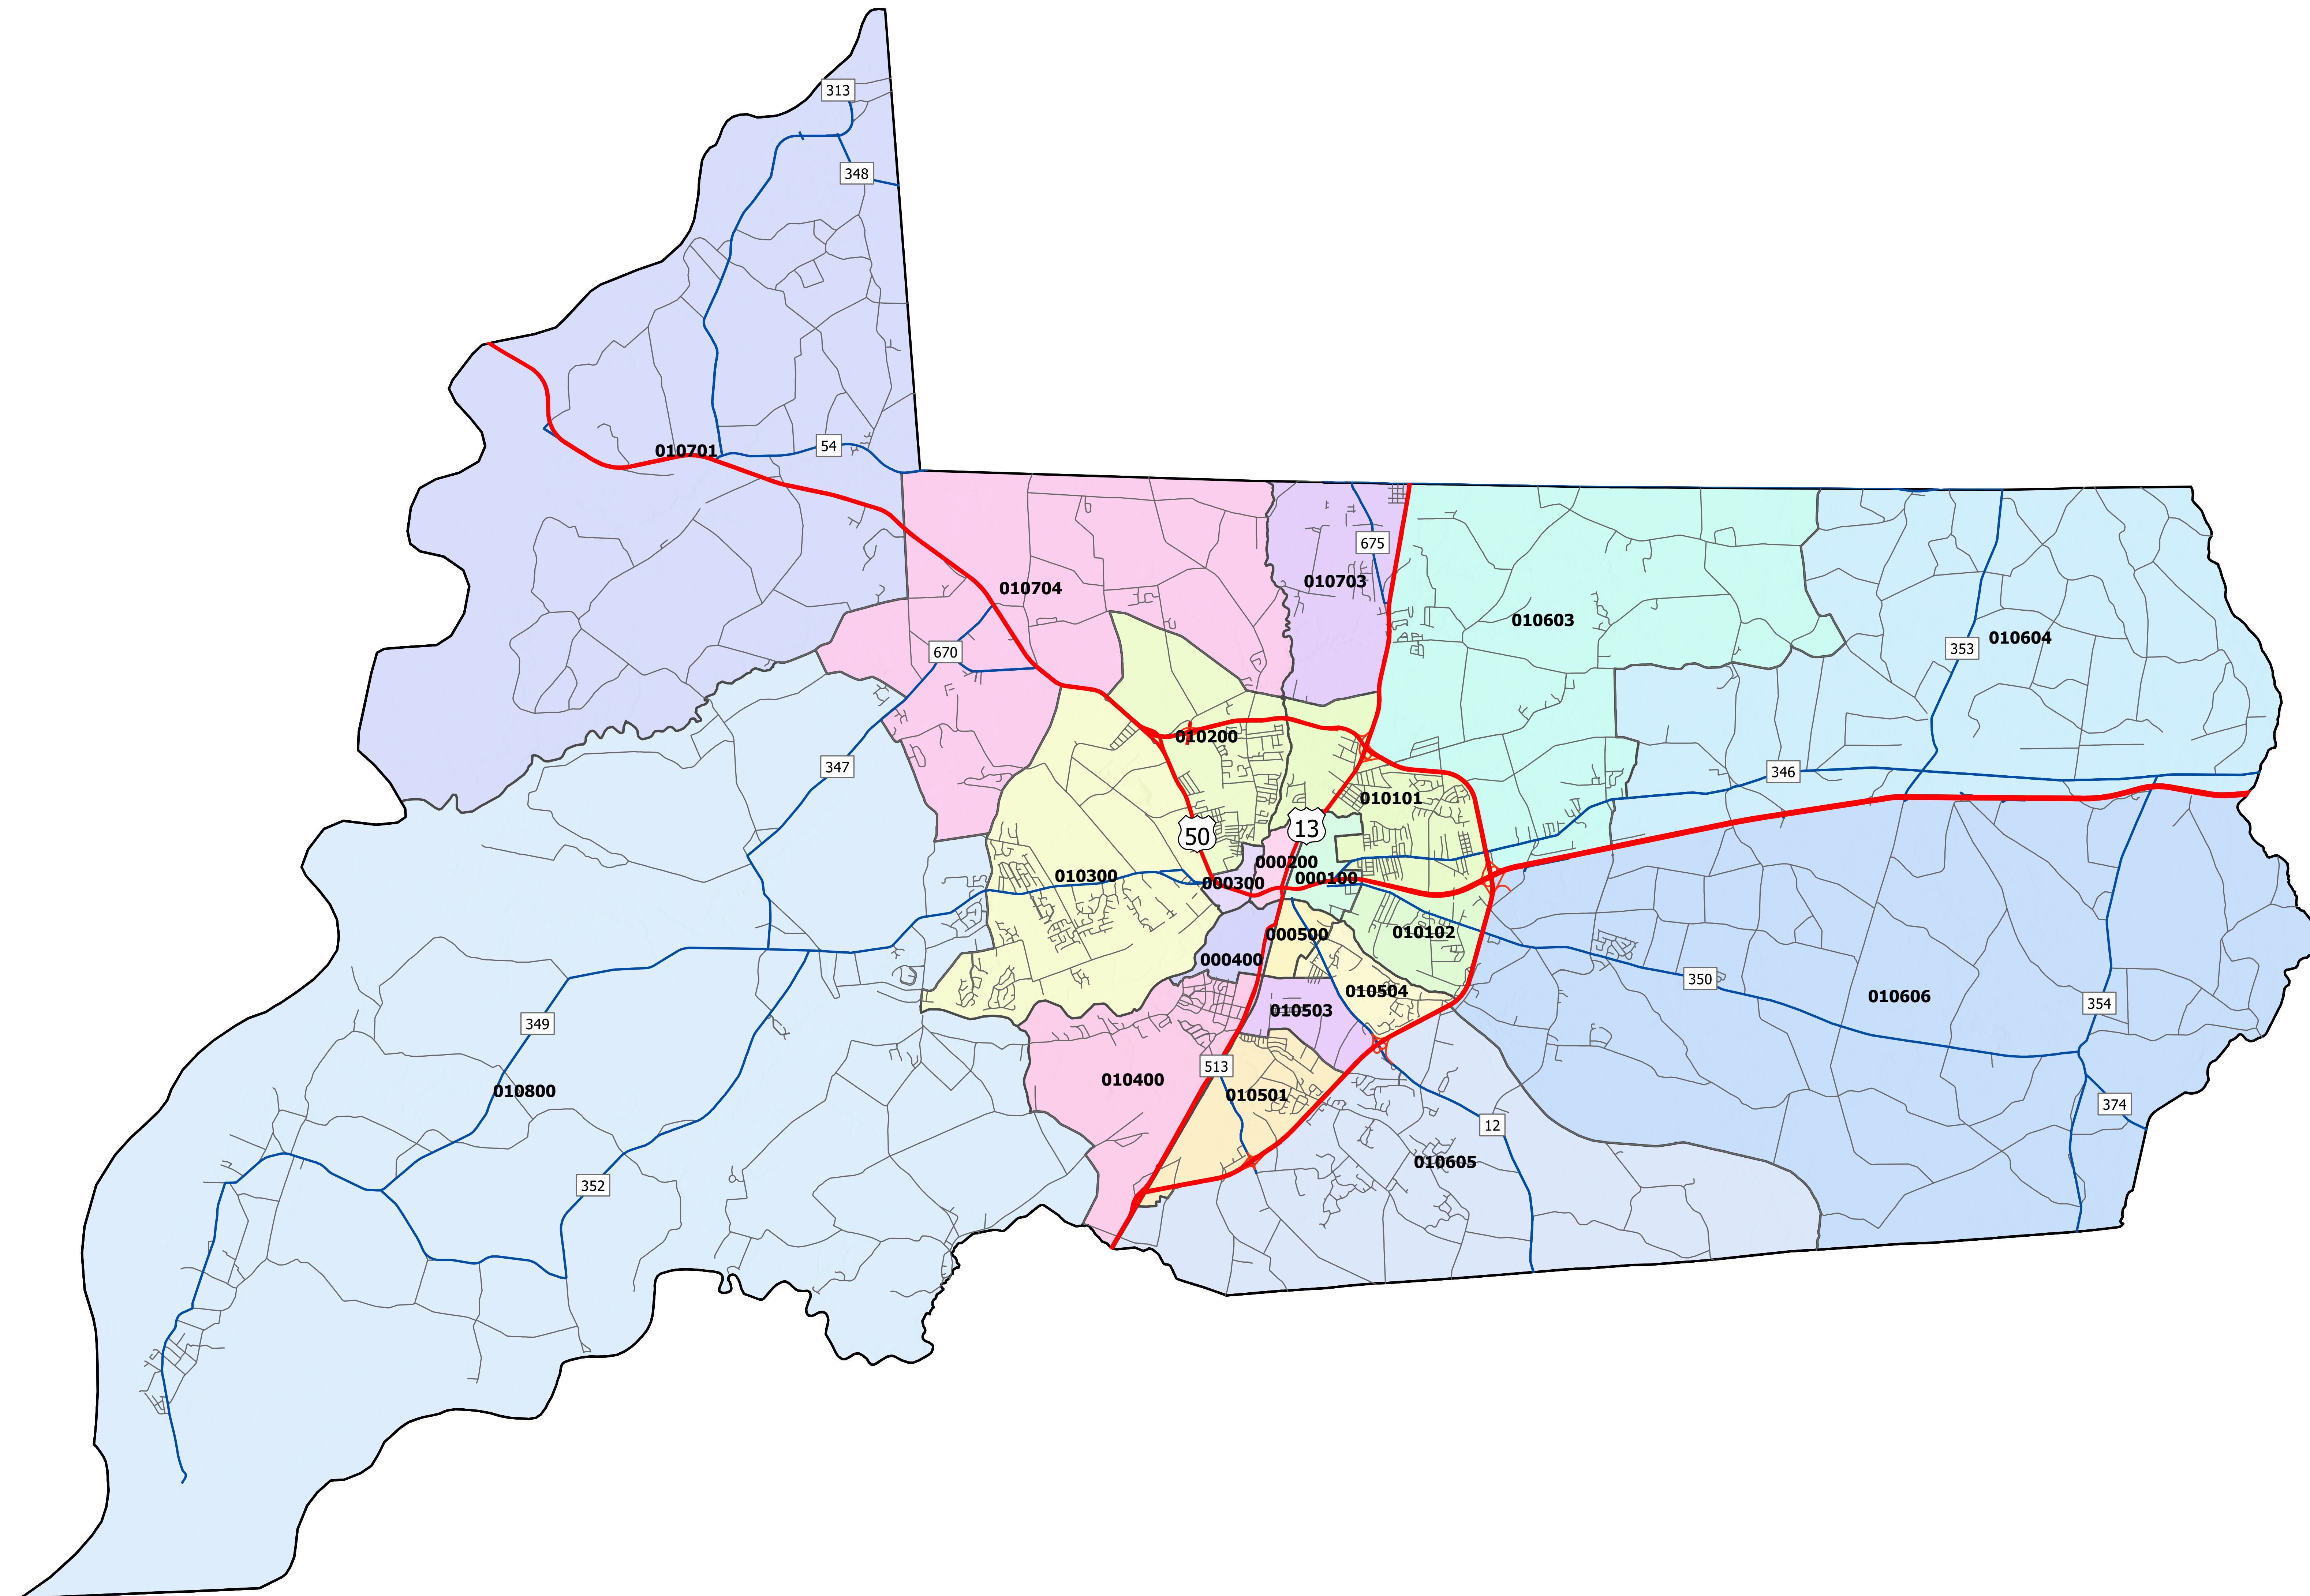

Wicomico County, Maryland 2020 Census Tracts

Est. NASA, NGA, USGS, FEMA