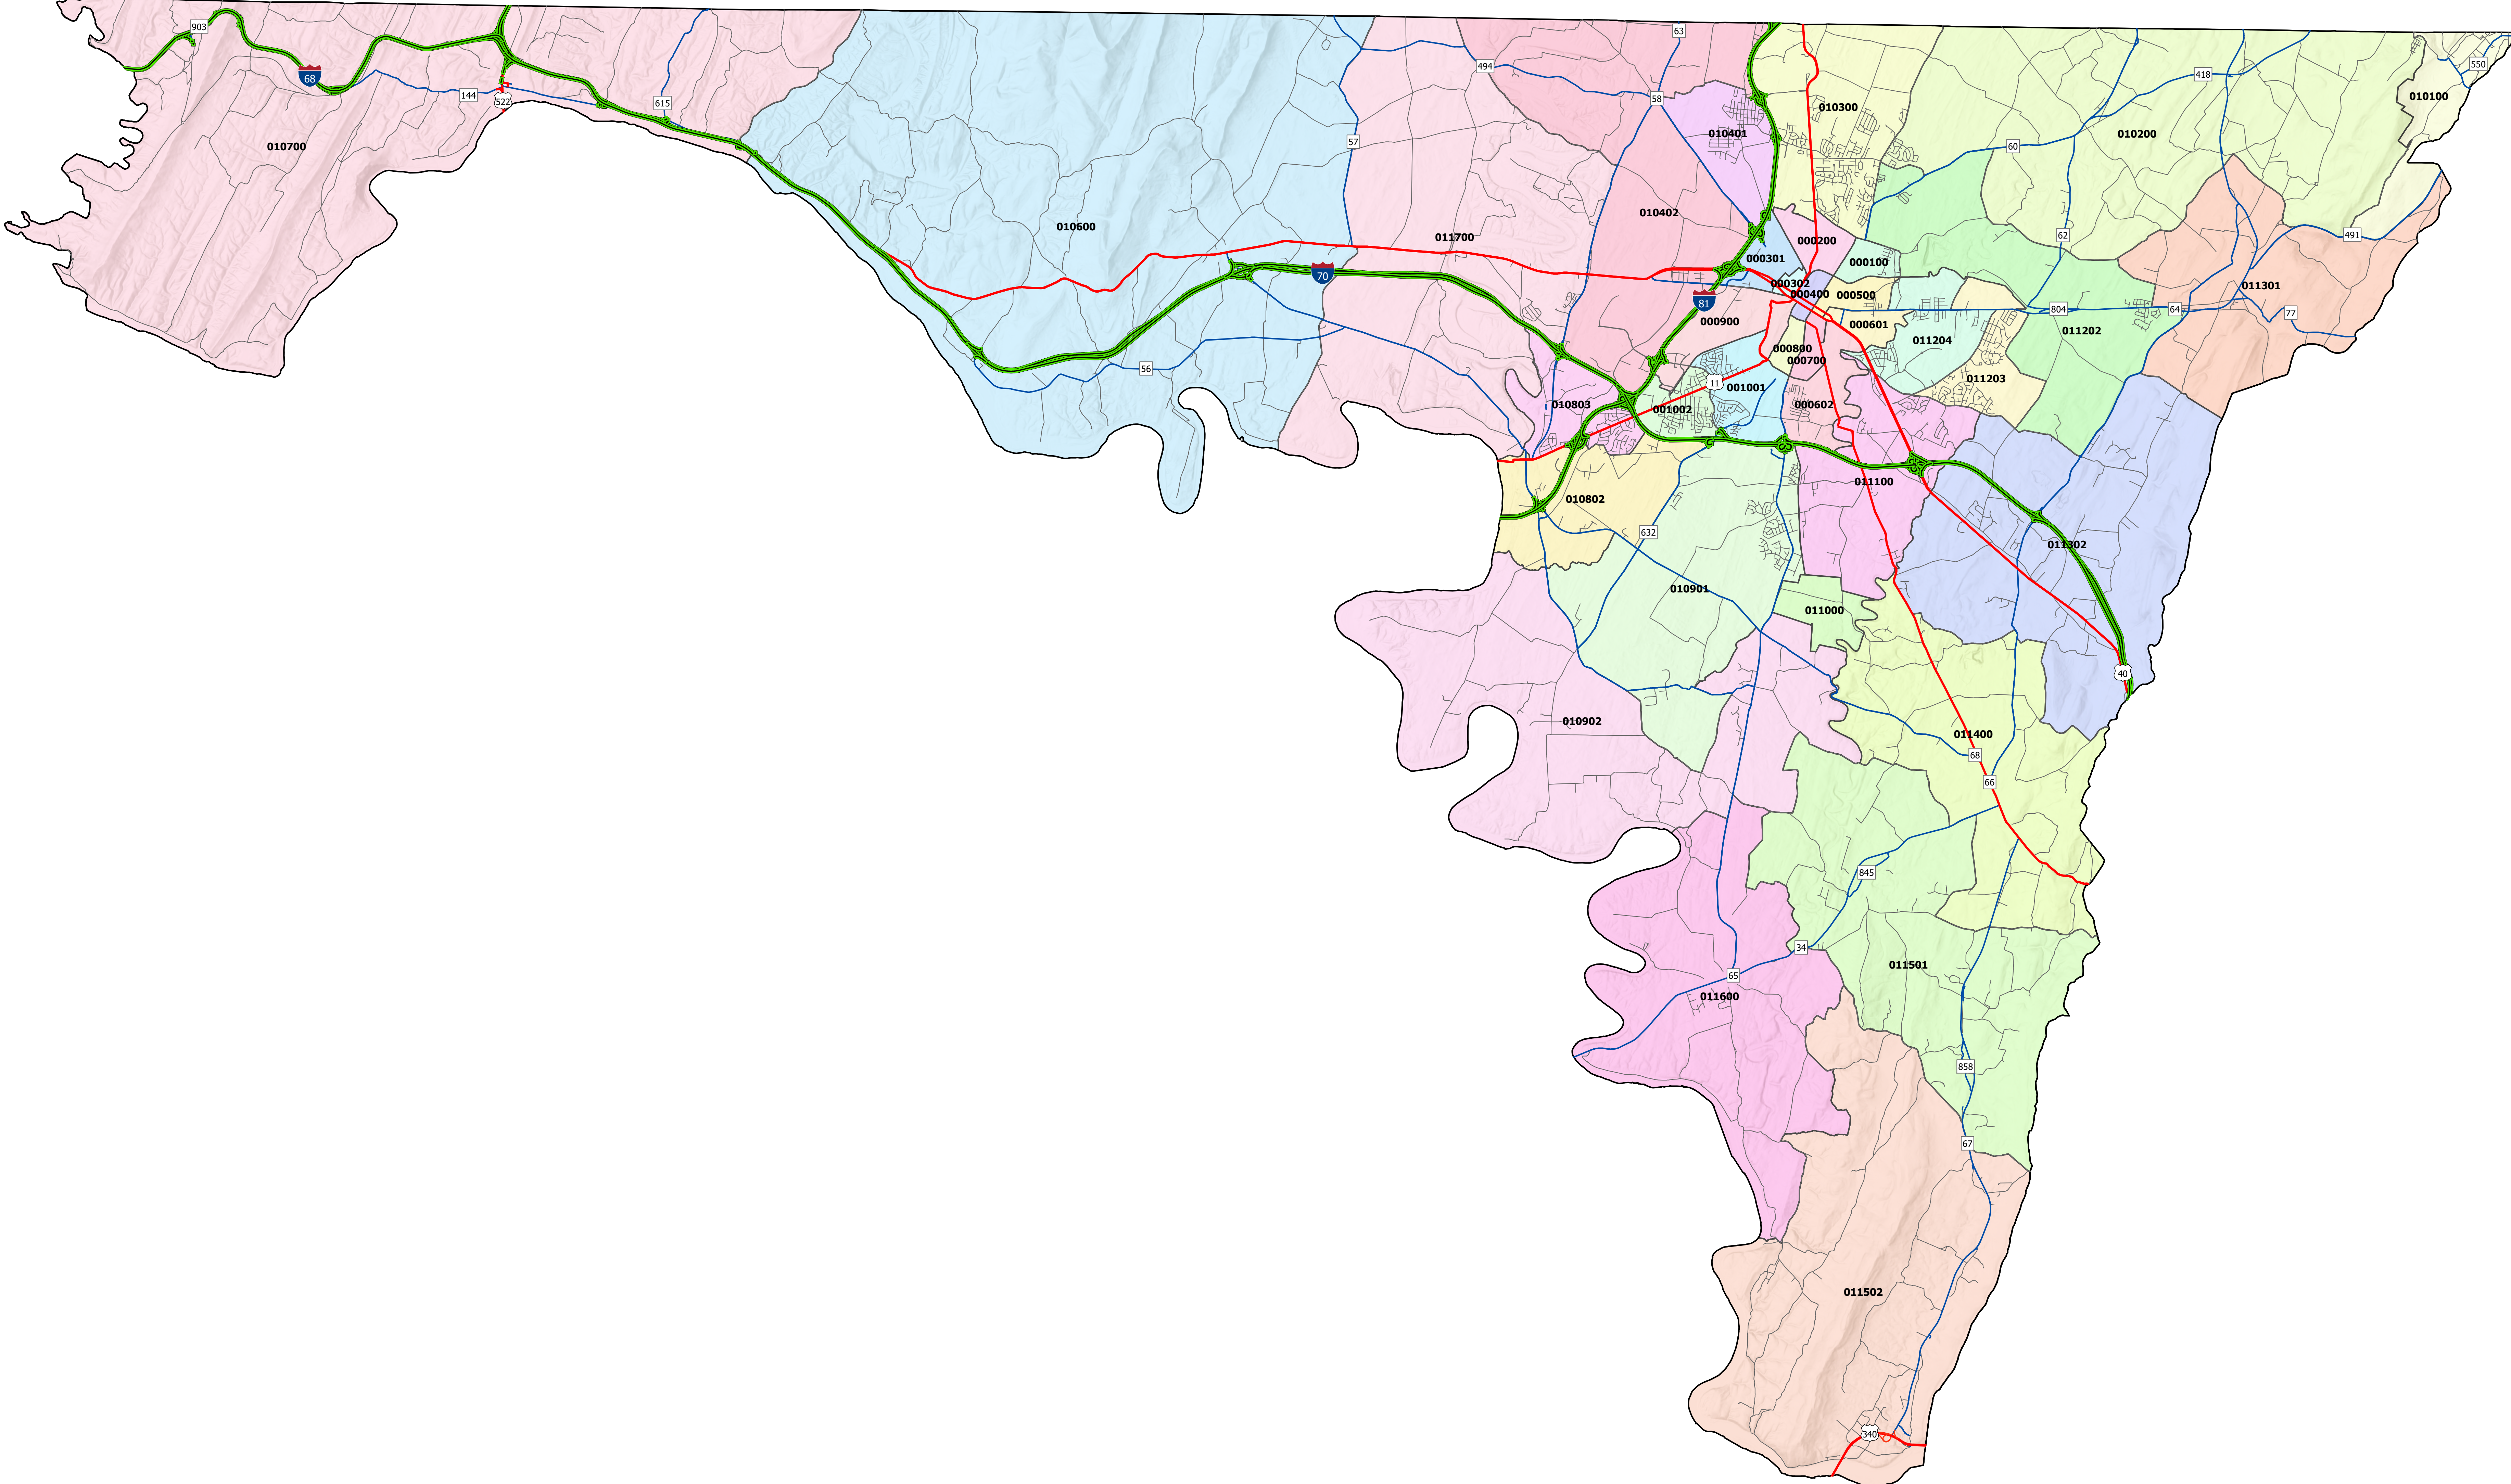

Washington County, Maryland 2020 Census Tracts

Est. NASA, NGA, USGS, FEMA

Prepared by the State Data Center, Oct 2021
Source: U.S. Census Bureau, 2020