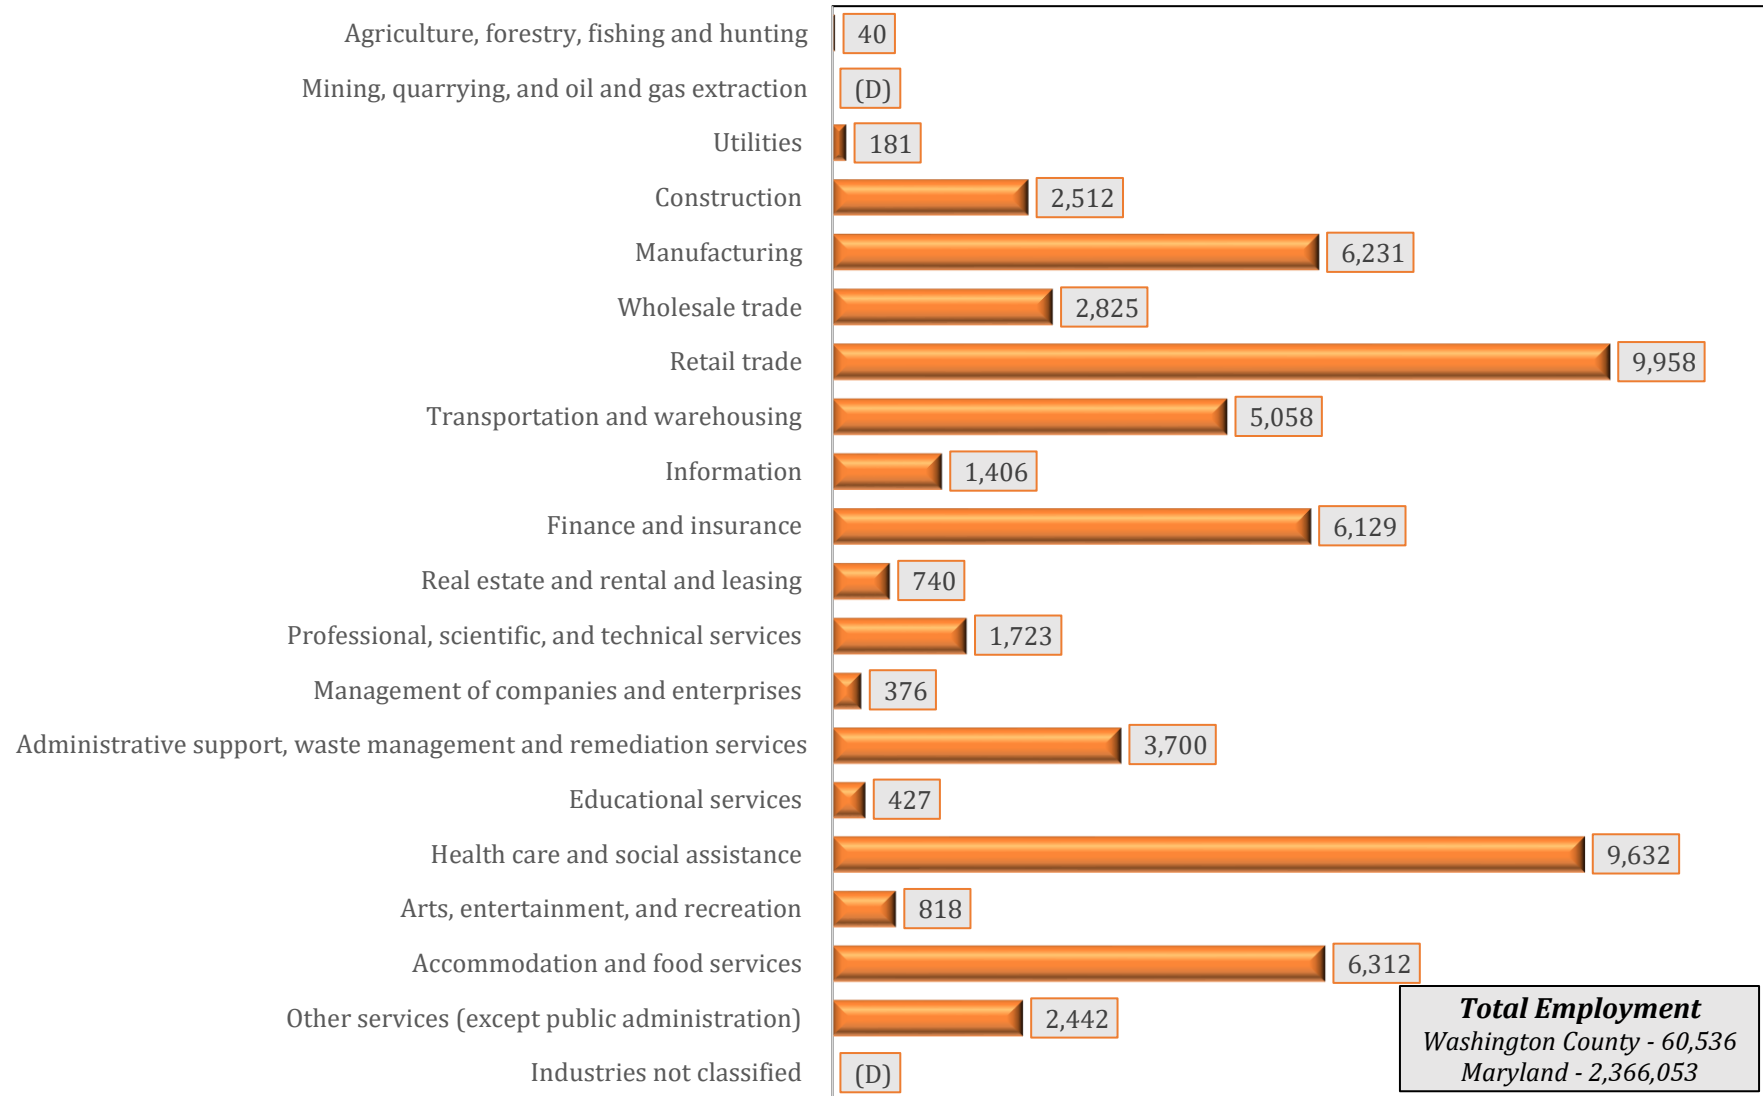

Chart 1. Washington County
Employment by Industry: 2018

SOURCE: U. S. Department of Commerce. Bureau of the Census. County Business Patterns: 2018. Prepared by MD Department of Planning. Planning Services. Projections and State Data Center. 2020. (D) not disclosed