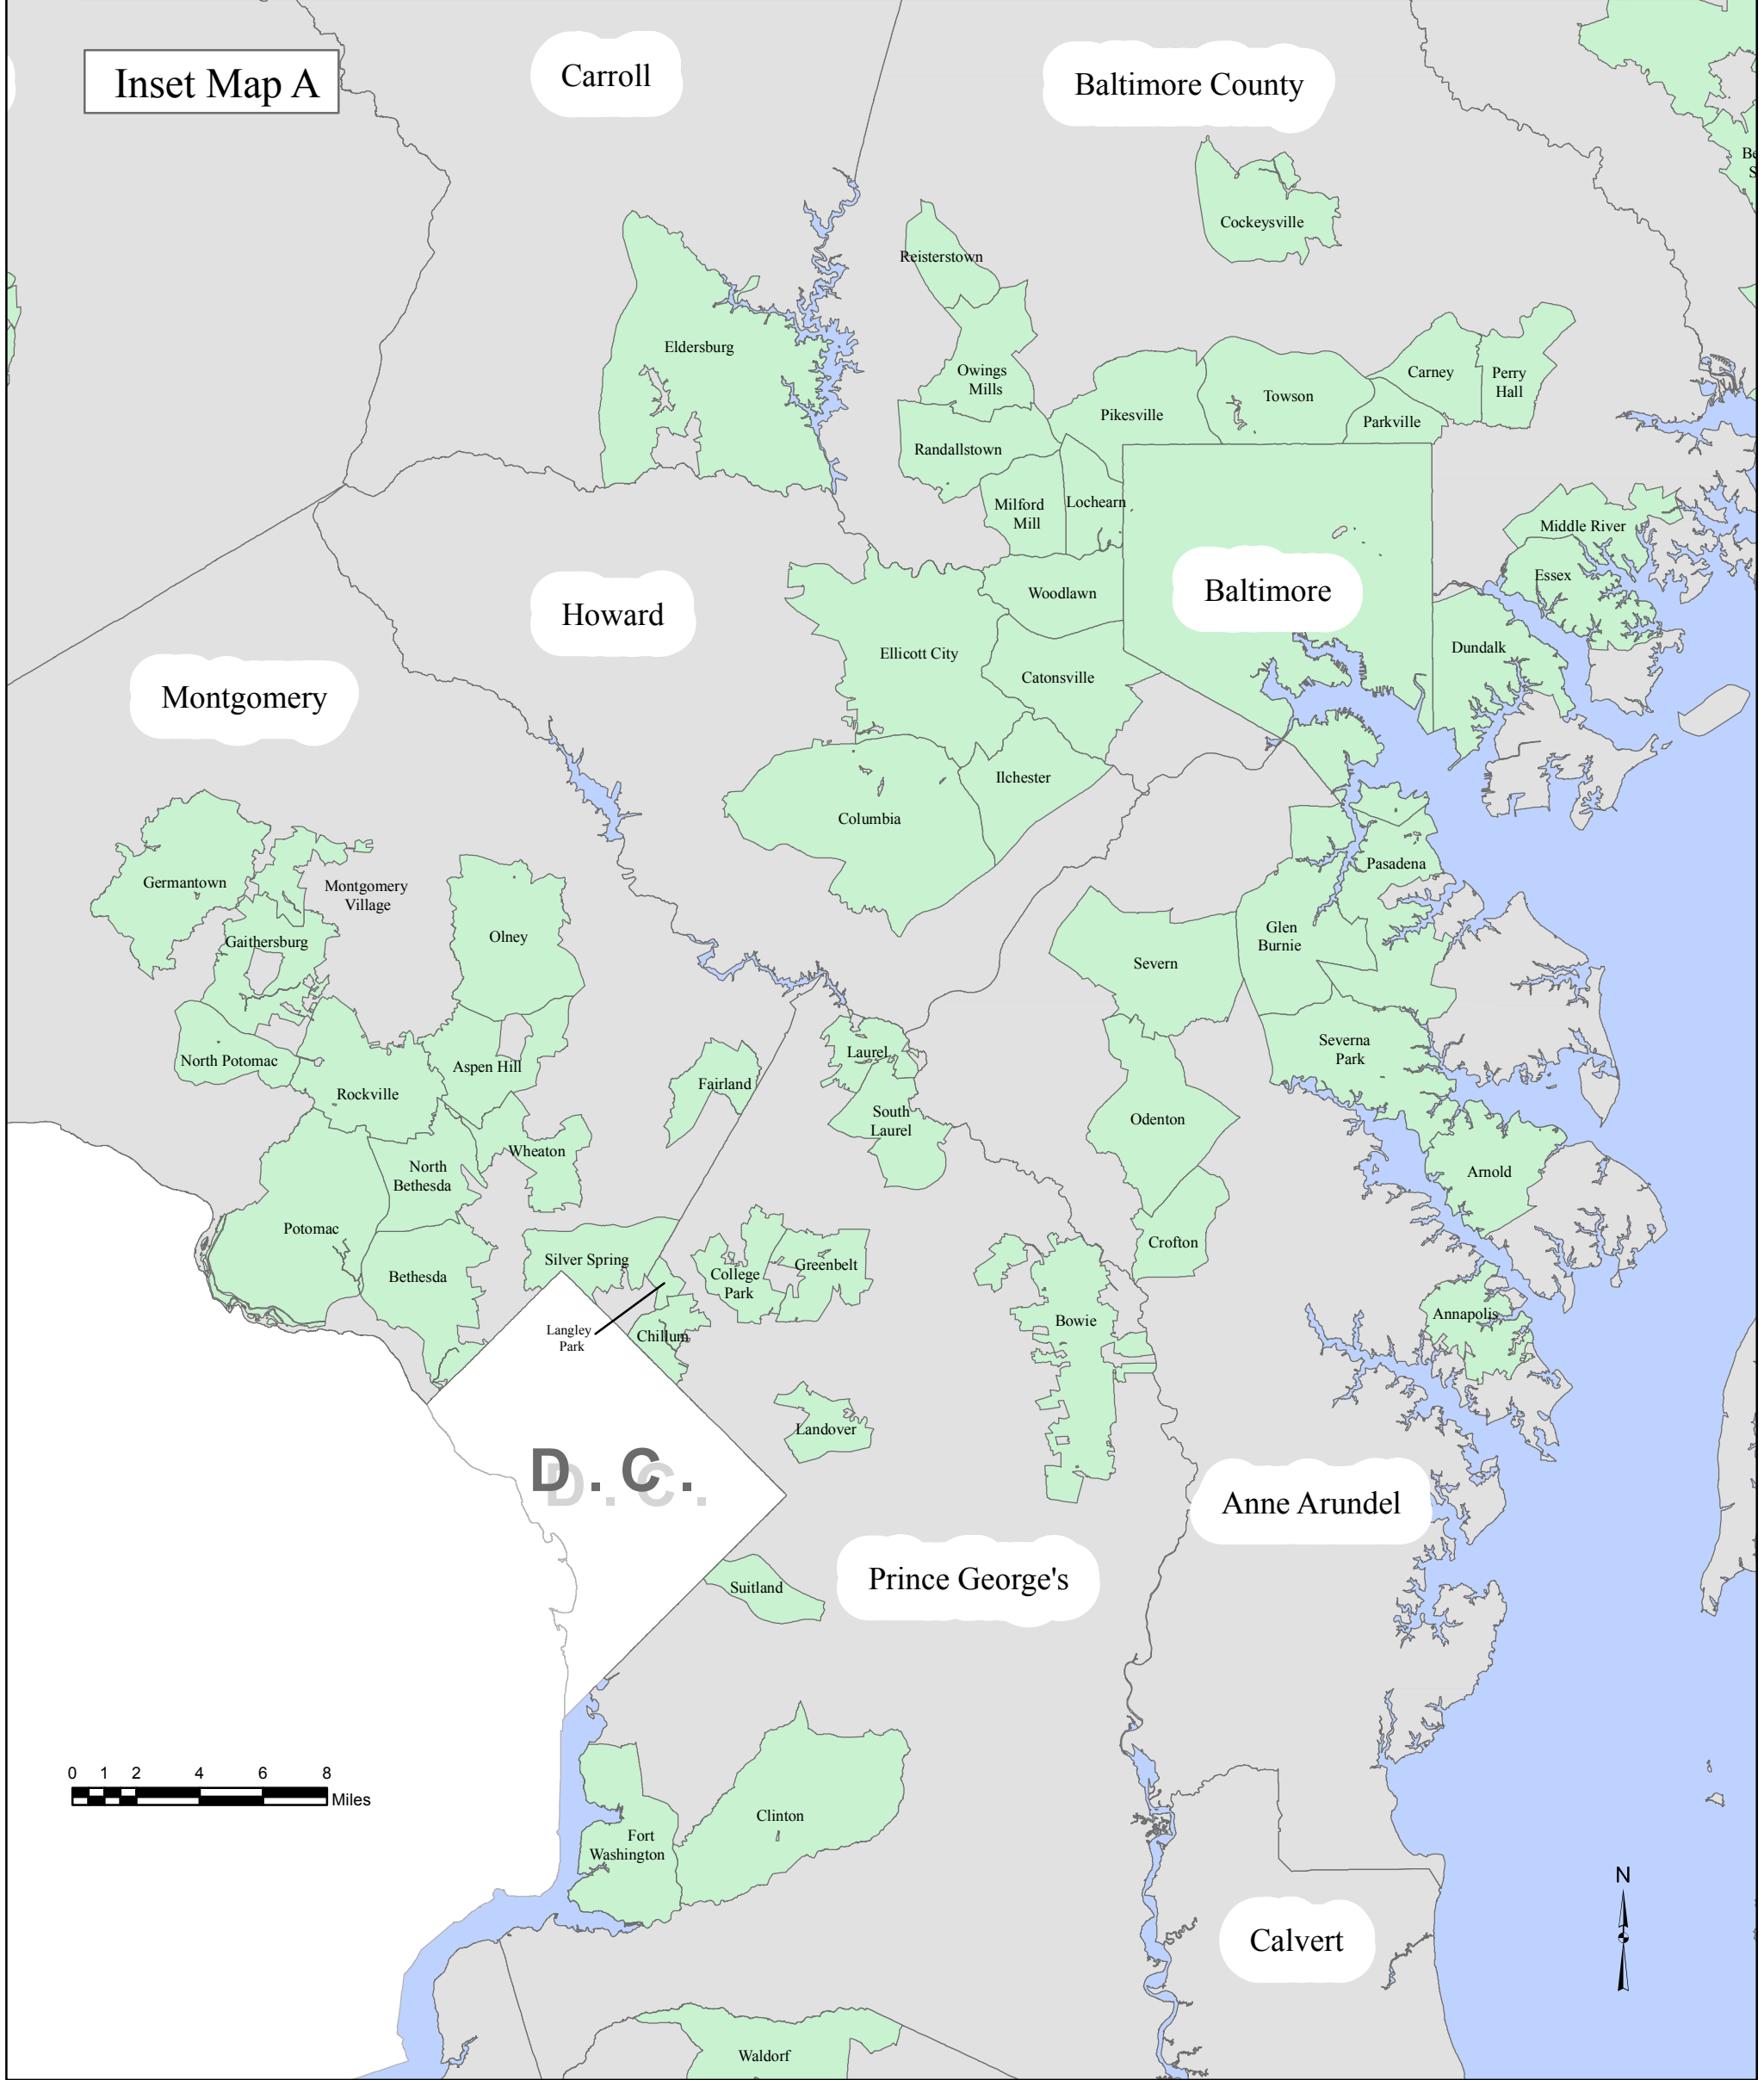

Maryland Counties and Places Published in the 2010-2012 ACS 3-Year Estimates

Please see Inset Map A for additional detail in the Baltimore and Washington D.C. suburban areas.

Map prepared by the Maryland Department of Planning, Projections and Data Analysis / State Data Center,
Source: U.S. Census Bureau, ACS 2010 - 2012

Maryland Counties and Places Published in the 2010-2012 ACS 3-Year Estimates

Inset Map A

Map prepared by the Maryland Department of Planning, Projections and Data Analysis / State Data Center,
Source: U.S. Census Bureau, ACS 2010 - 2012