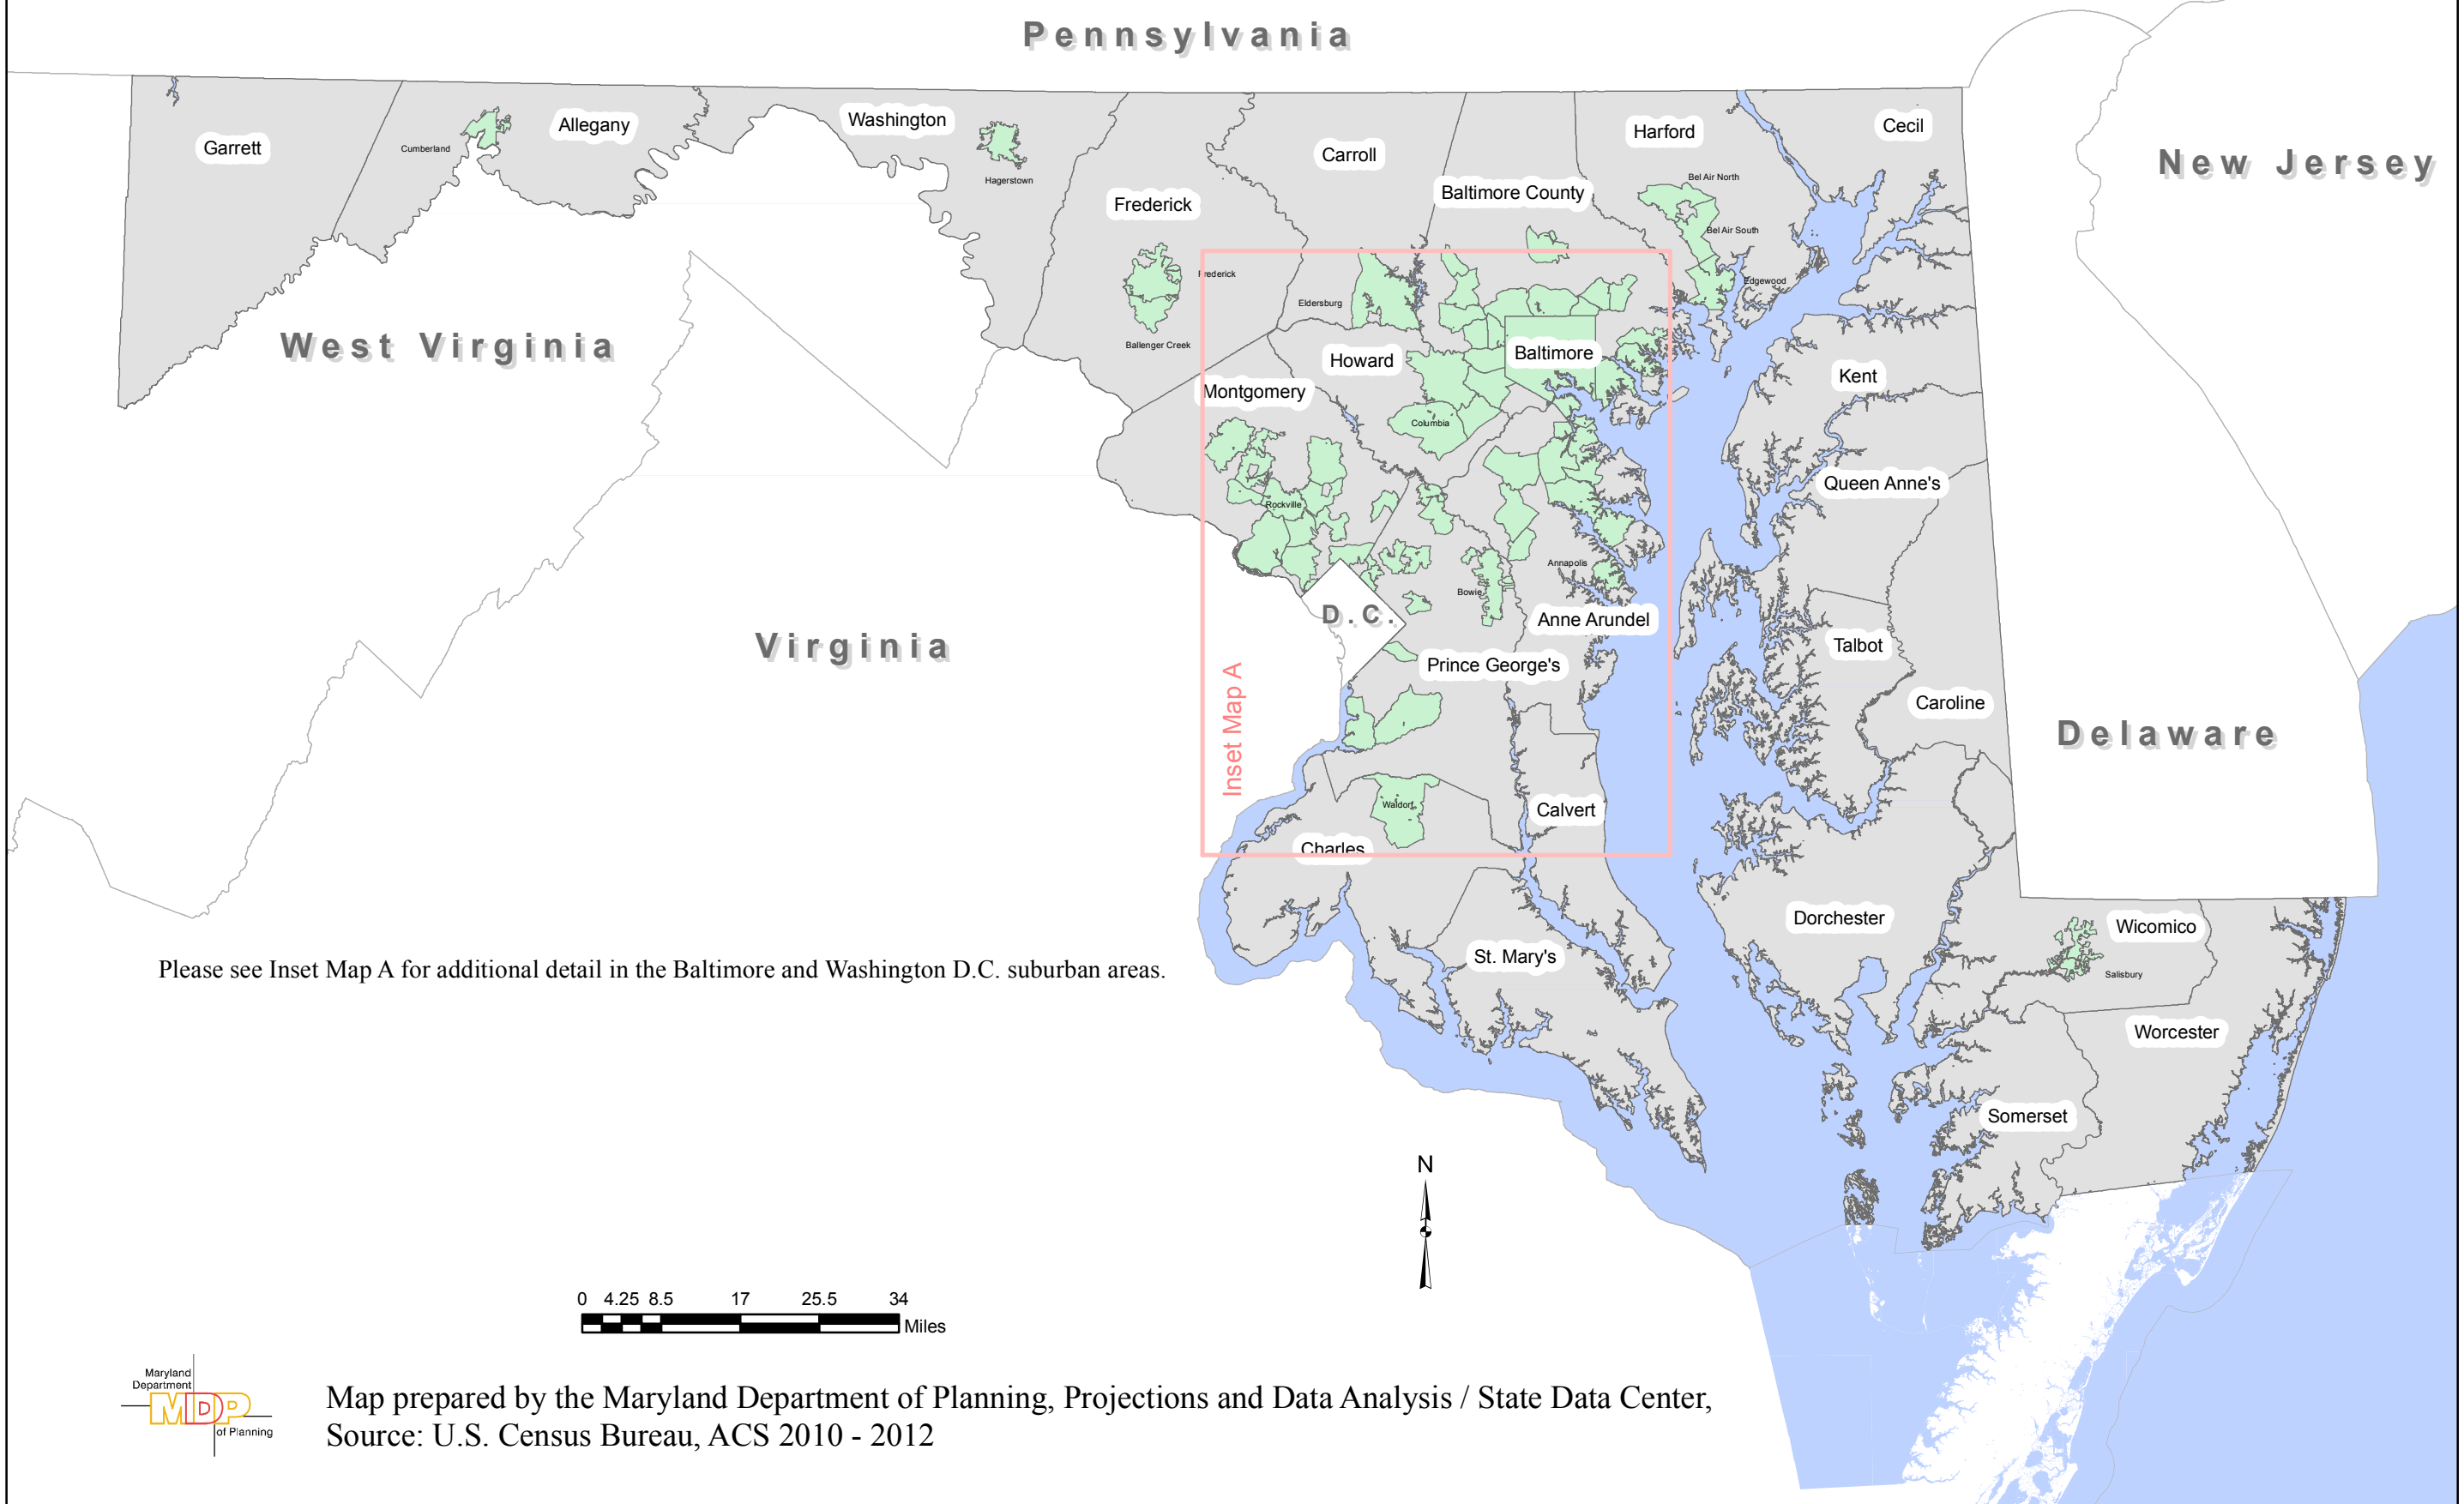

Maryland Counties and Places Published in the 2010-2012 ACS 3-Year Estimates

Please see Inset Map A for additional detail in the Baltimore and Washington D.C. suburban areas.

Map prepared by the Maryland Department of Planning, Projections and Data Analysis / State Data Center,
Source: U.S. Census Bureau, ACS 2010 - 2012

Maryland Counties and Places Published in the 2010-2012 ACS 3-Year Estimates

Inset Map A

Map prepared by the Maryland Department of Planning, Projections and Data Analysis / State Data Center,
Source: U.S. Census Bureau, ACS 2010 - 2012