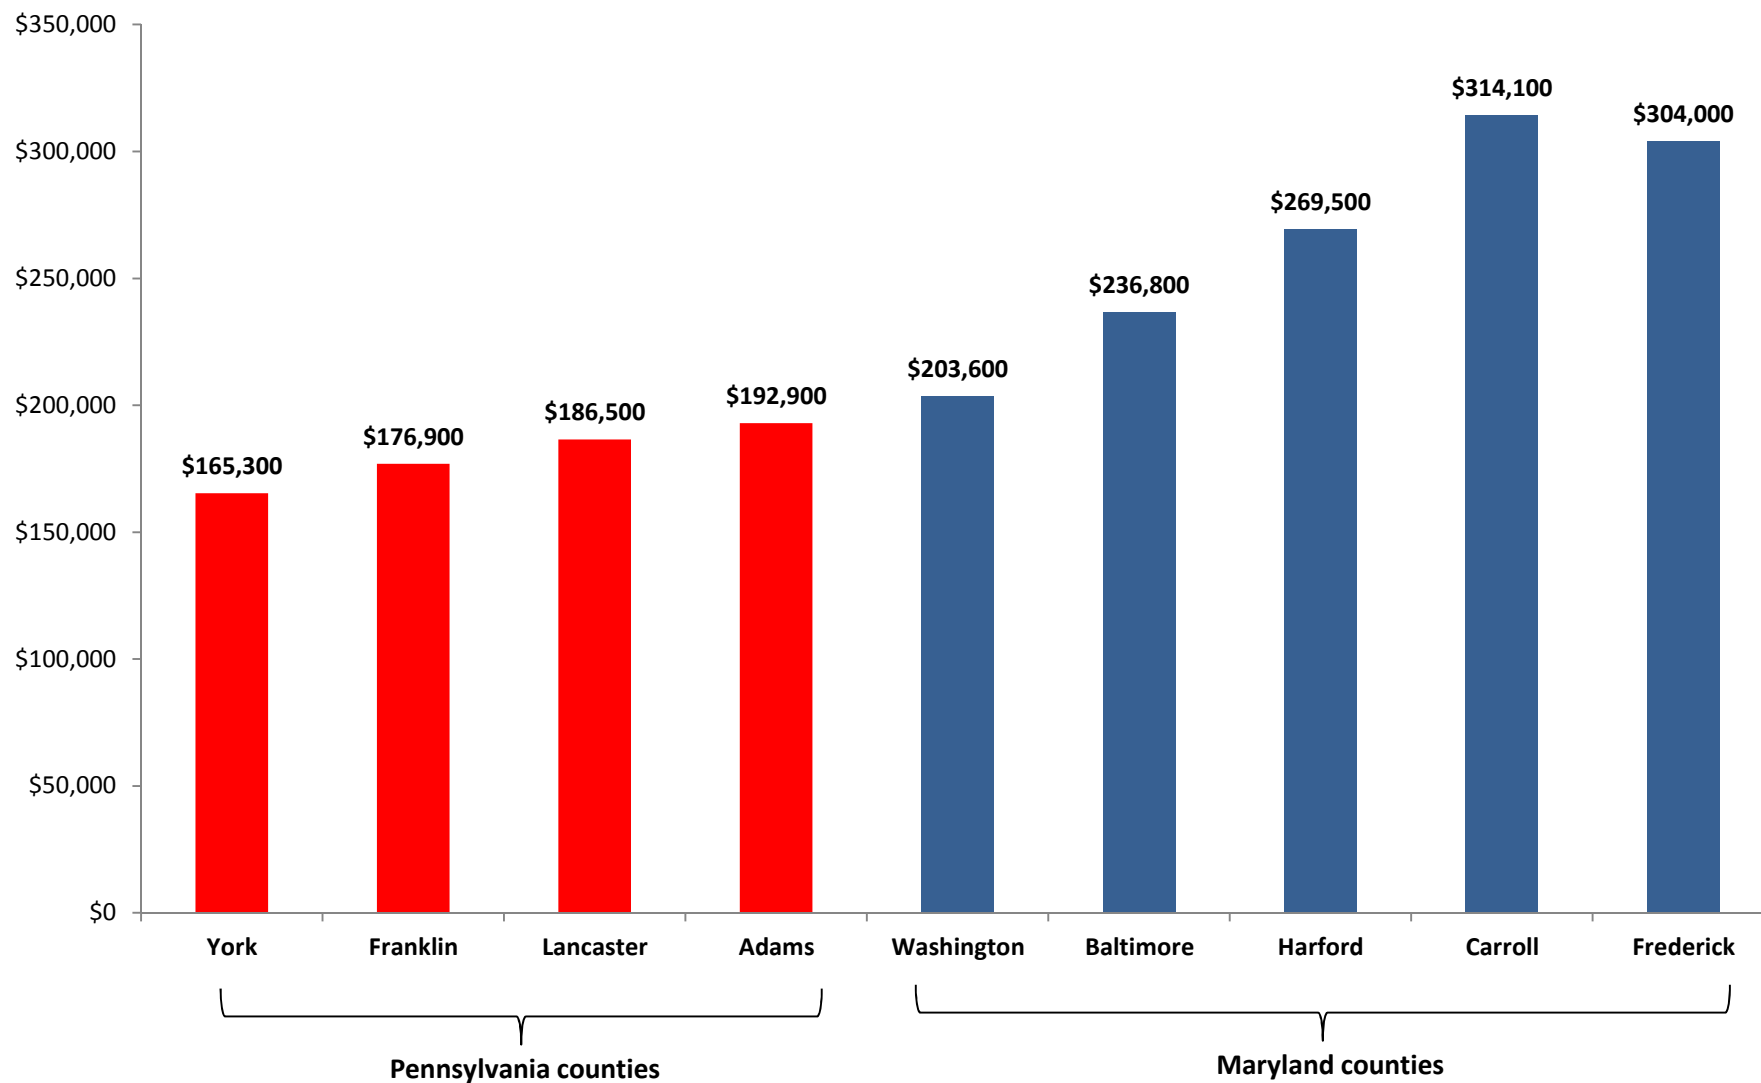

Chart 3C. Median Value of Owner Occupied Housing for Bordering Counties in Pennsylvania and Maryland, 2013

Prepared by the Maryland Department of Planning, from 2013 American Community Survey data, September 2015