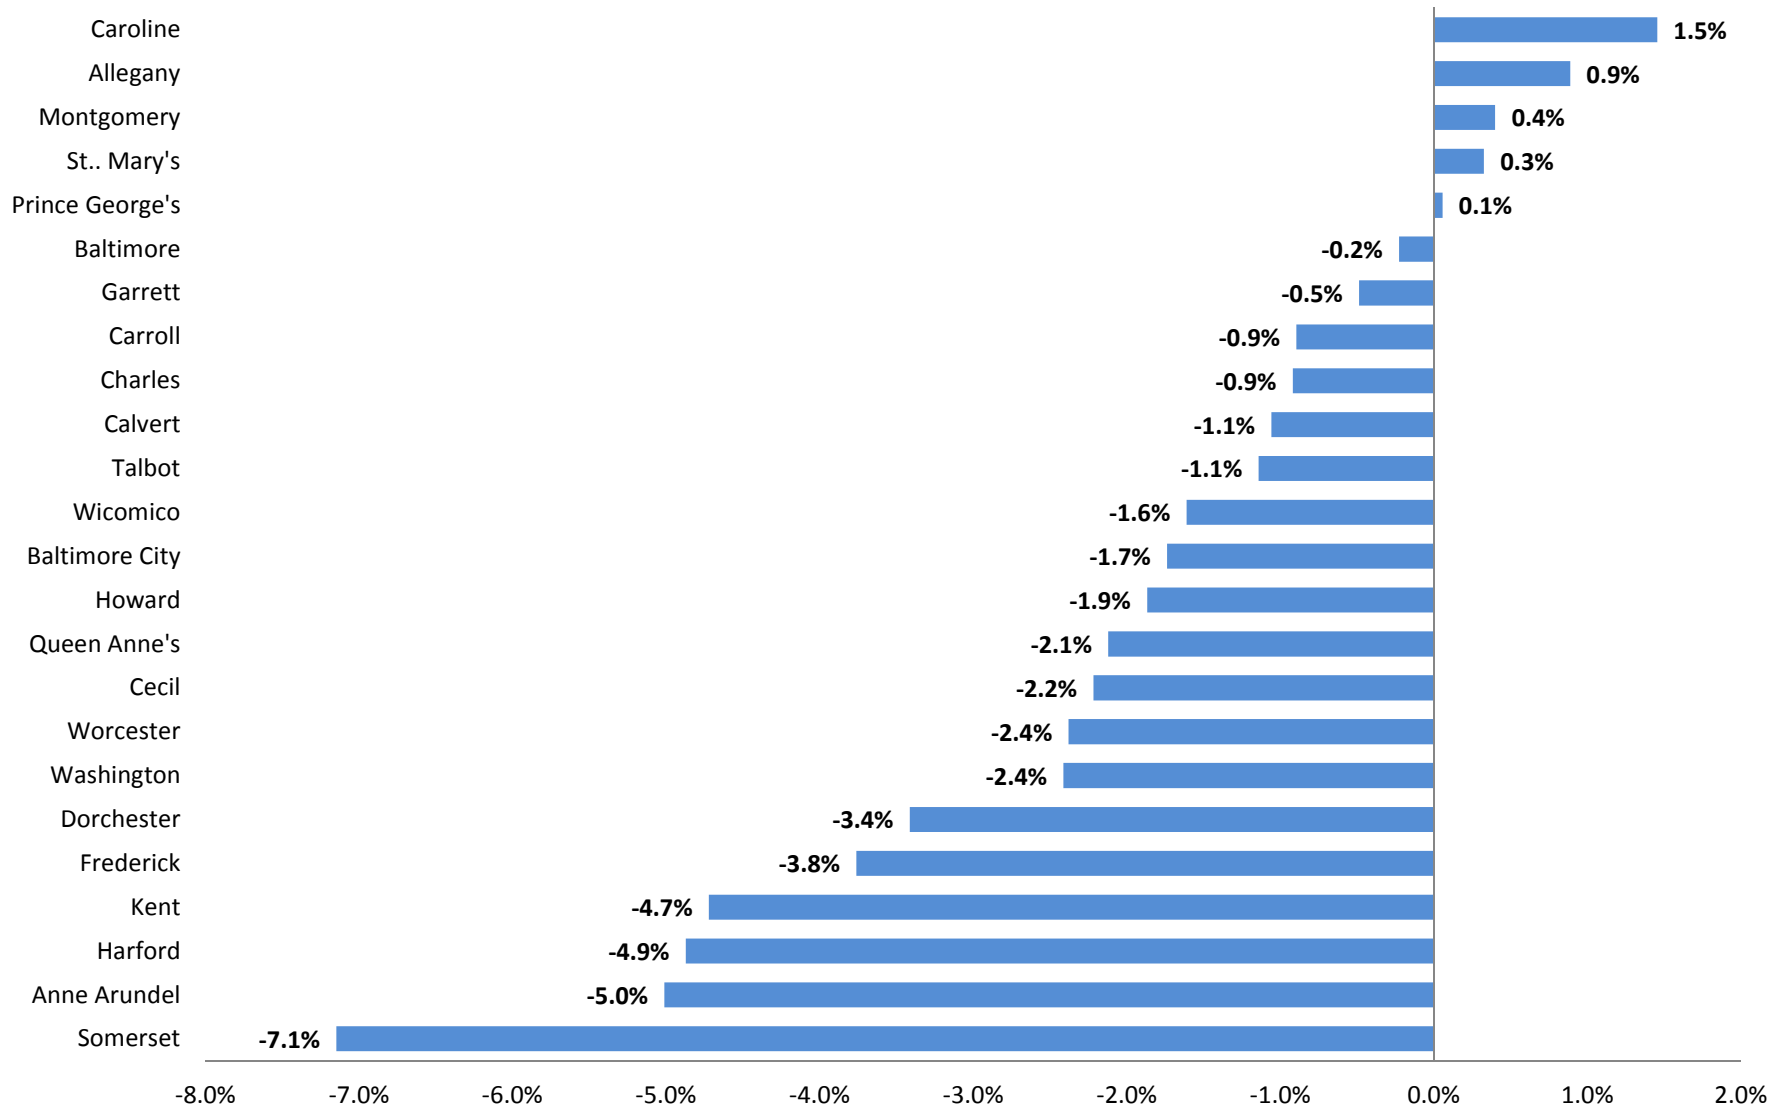

Chart 15. Percentage Point Change in the Percent of Jurisdiction Jobs Held by Jurisdiction Residents, 2000 to 2009-2013

Prepared by the Maryland Department of Planning, from the 2000 CTPP, and 2009-2013 ACS Count-to-county commuting data, September 2015