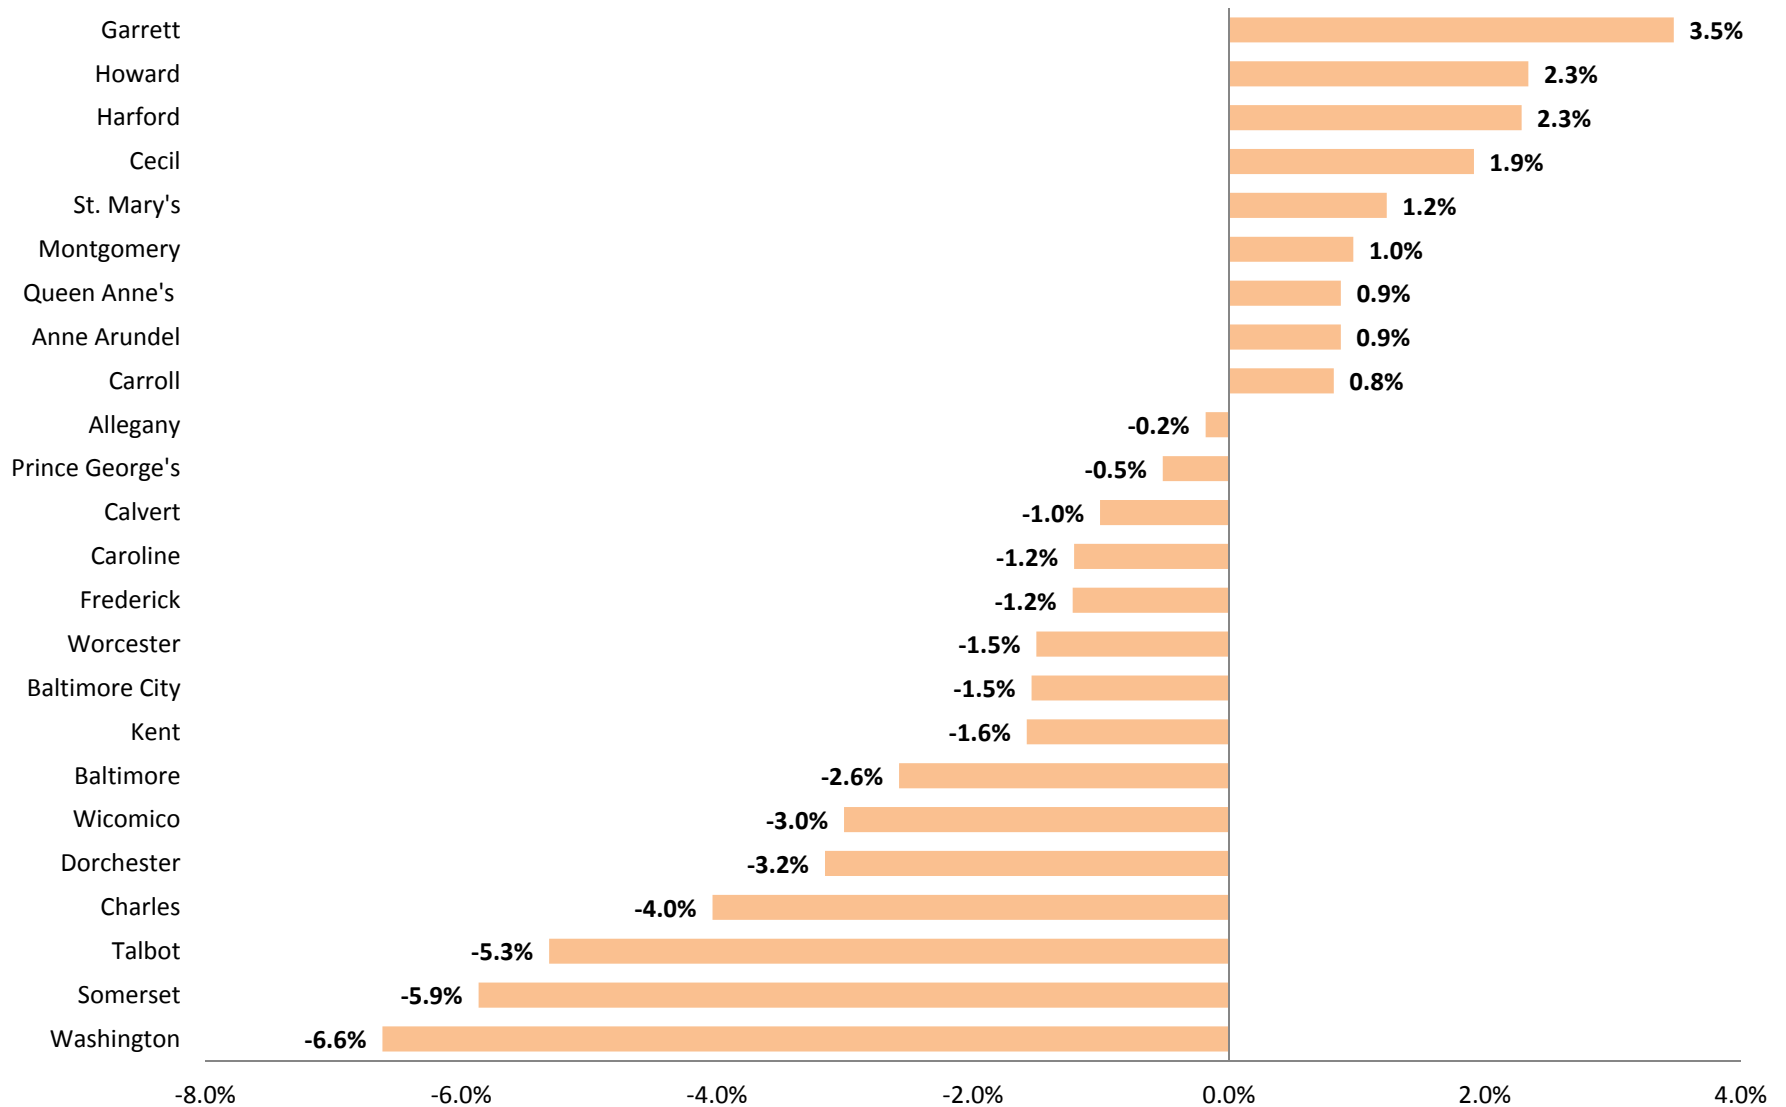

Chart 12. Percentage Point Change in the Percent of Workers who Work in their Own Jurisdiction, 2000 to 2009-2013

Prepared by the Maryland Department of Planning, from the 2000 CTPP, and 2009-2013 ACS Count-to-county commuting data, September 2015