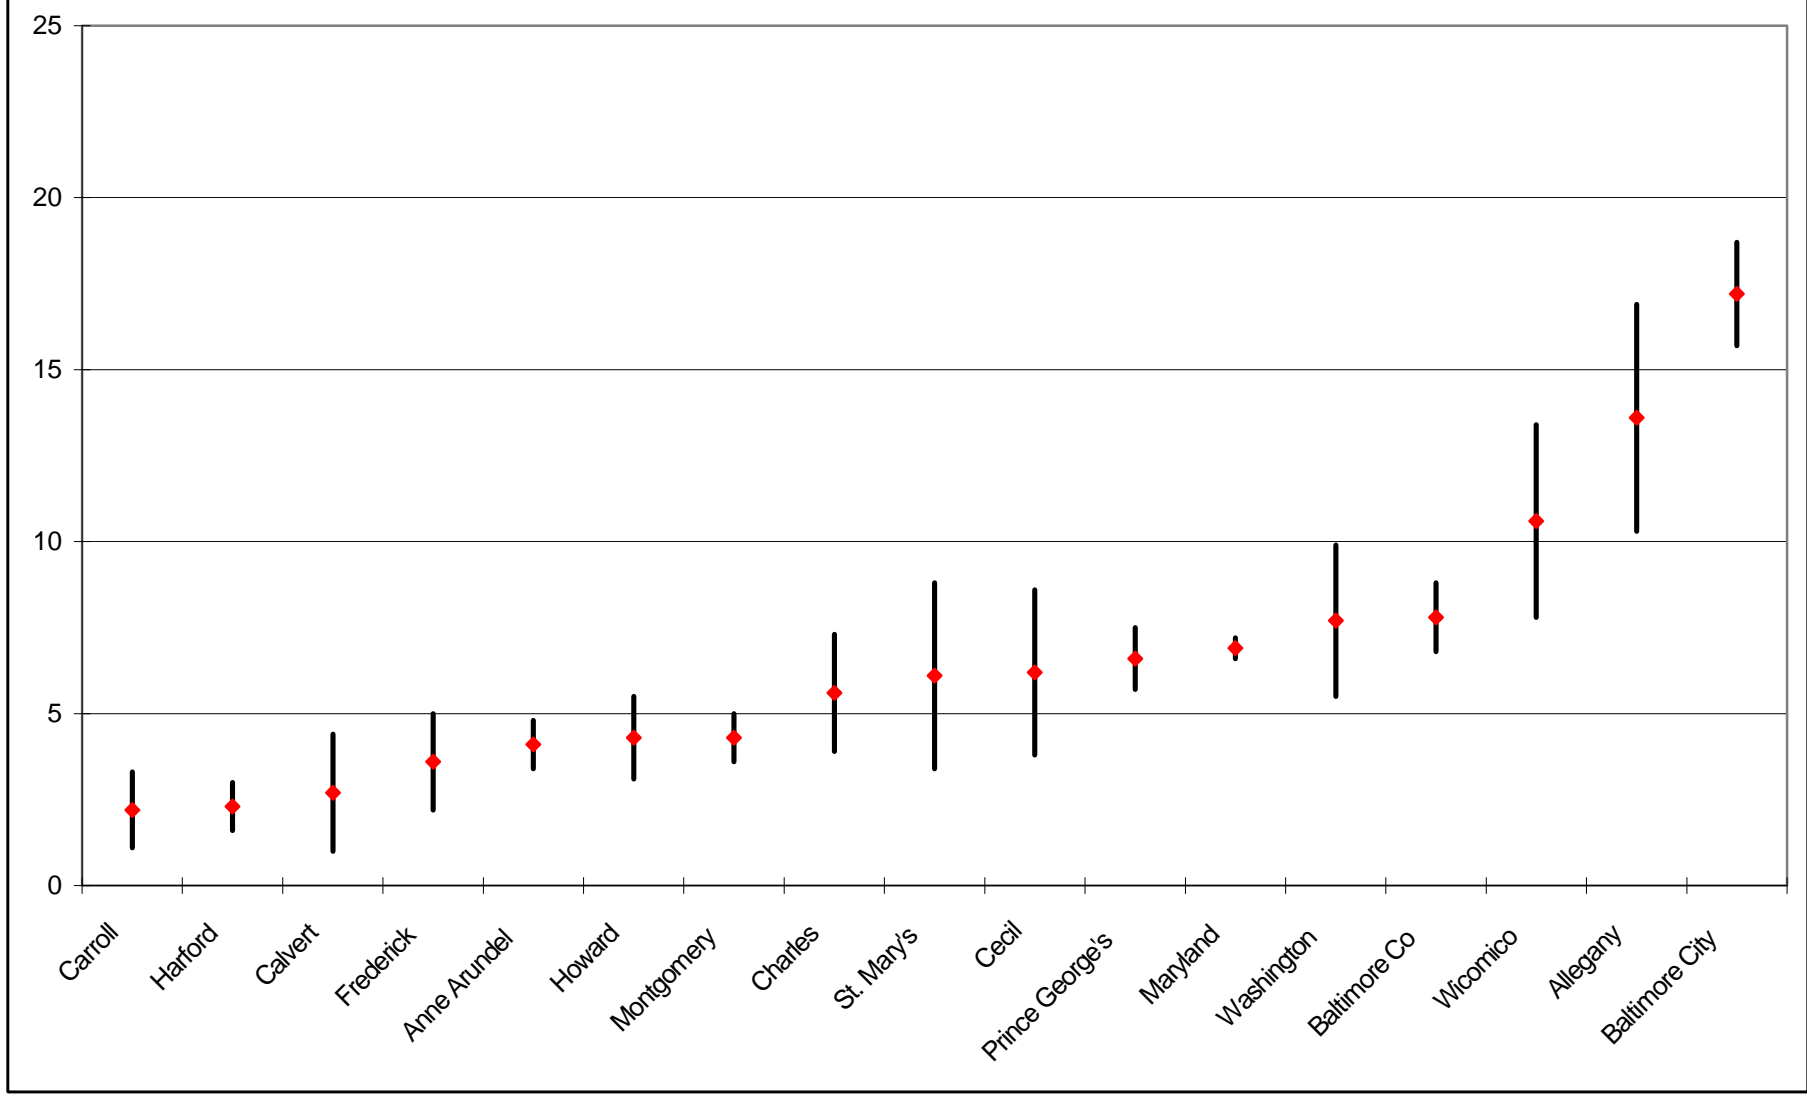

### 2006 Poverty Rate (Percent) for Male Population \*

\* Displays the 2006 point estimate as well as the upper and lower bounds of the 90 percent confidence interval.  
Prepared by the Maryland Department of Planning, from the 2006 ACS for the 16 counties covered (population of 65,000 or more), August 2007