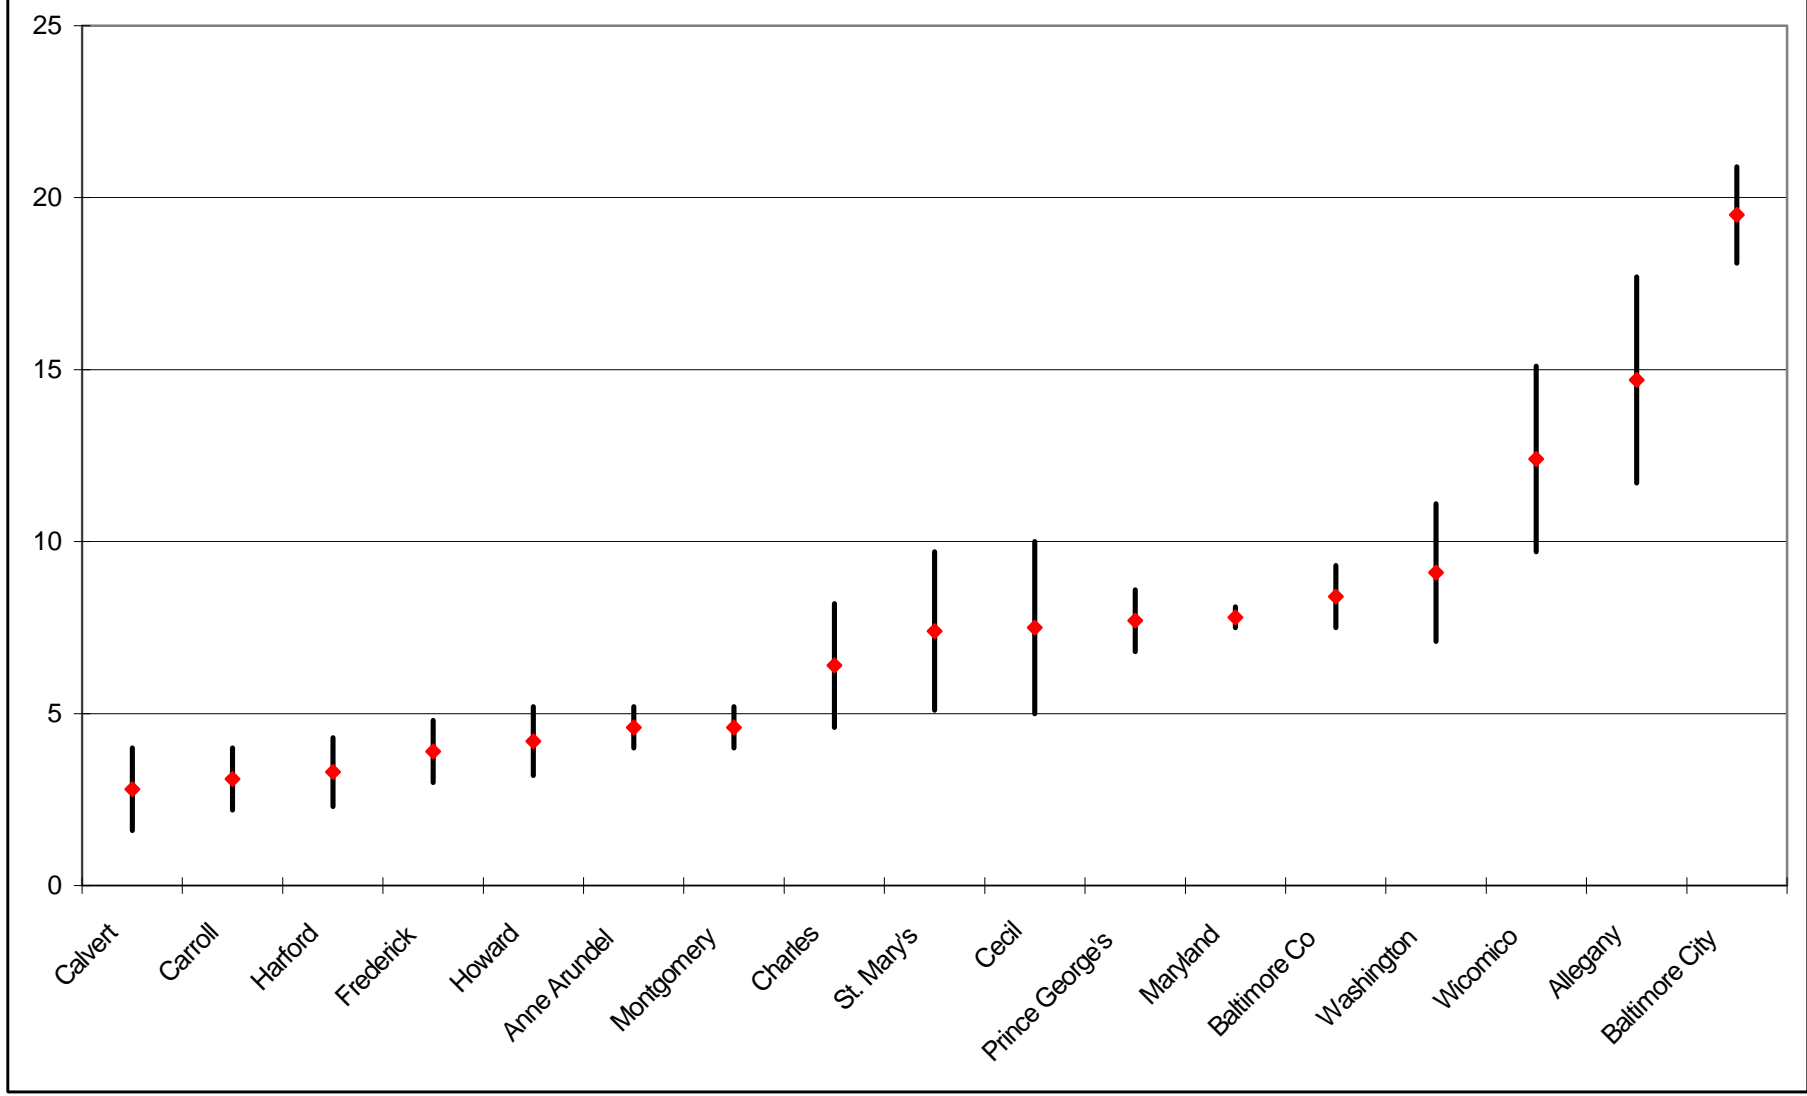

2006 Poverty Rate (Percent) for All Persons *

* Displays the 2006 point estimate as well as the upper and lower bounds of the 90 percent confidence interval.
Prepared by the Maryland Department of Planning, from the 2006 ACS for the 16 counties covered (population of 65,000 or more), August 2007