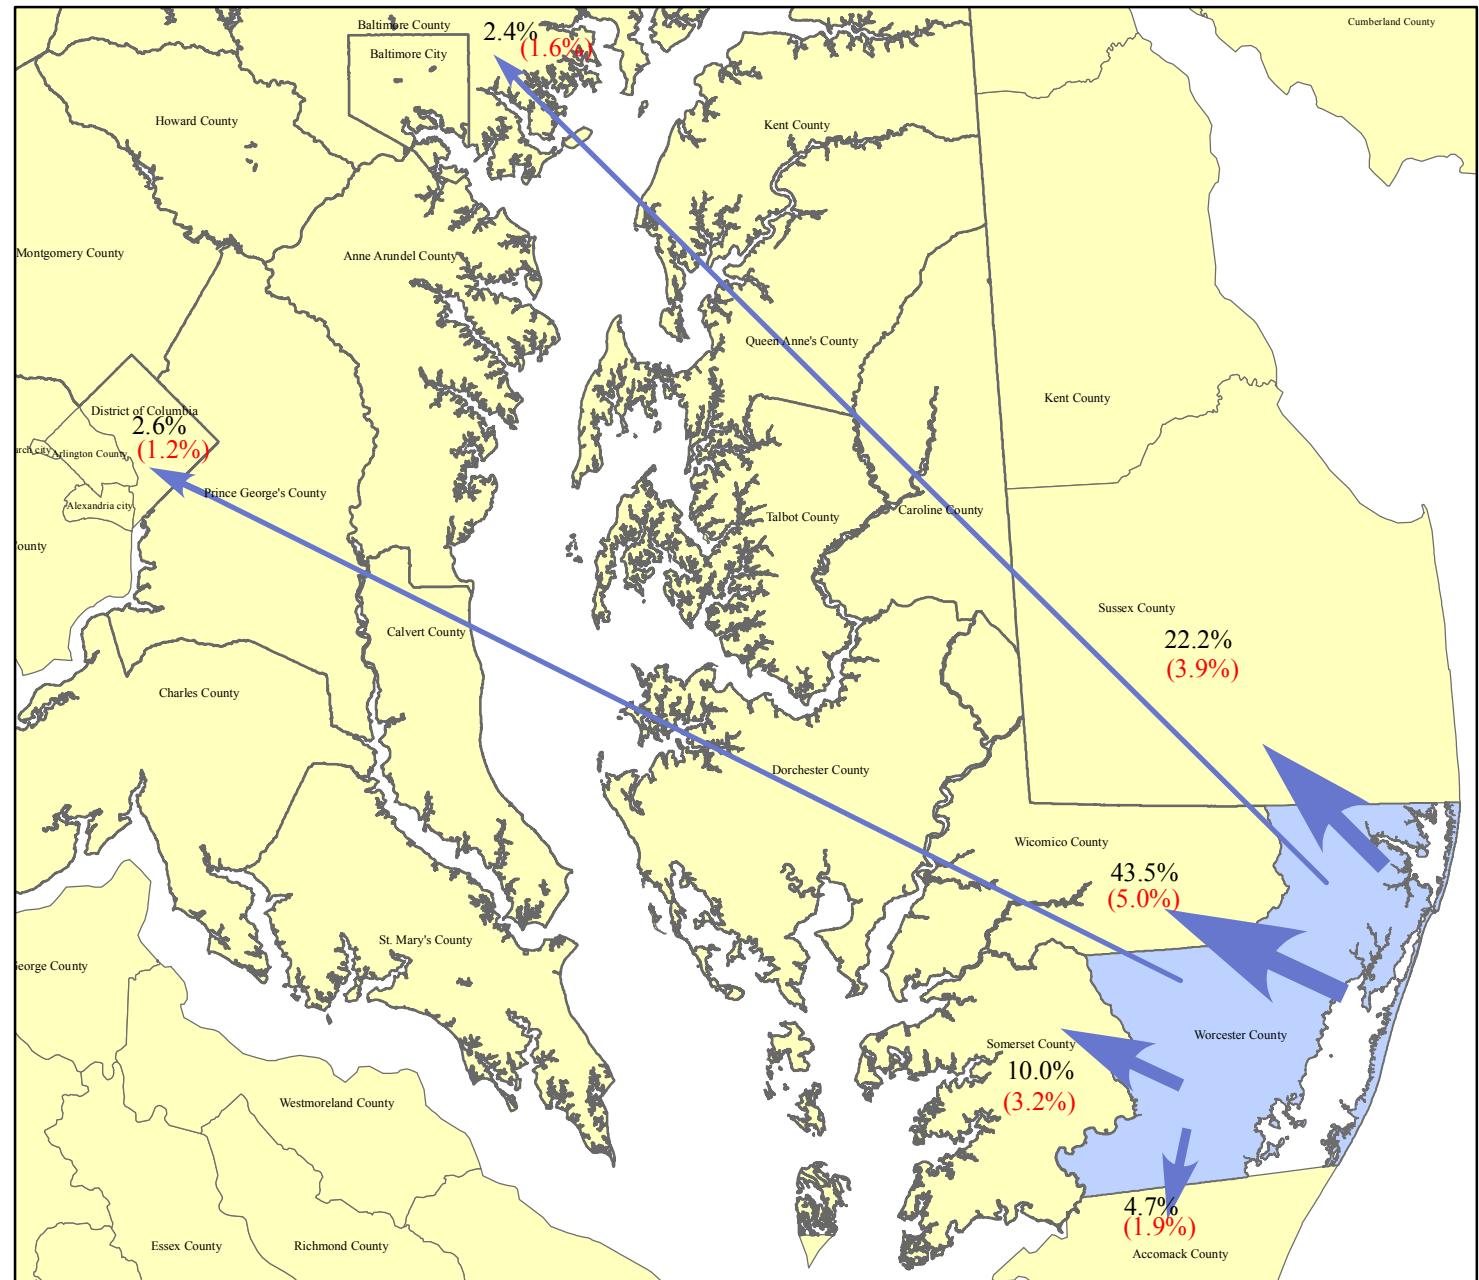

Distribution of Worcester County Commuters Working Outside the County 2006 - 2010

Worcester County Workers

To:	Number	MOE
Worcester County*	16,756	767
Other Counties**	7,054	1,231

Commuters To	Number	MOE
Wicomico County	3,065	363
Sussex County	1,565	278
Somerset County	703	223
Accomack County	328	131
WASHINGTON, D. C.	185	85
Baltimore County	169	116
Montgomery County	132	76
Baltimore City	114	77
Anne Arundel County	88	56
Philadelphia County	77	52
New Castle County	63	47
Fairfax County	42	49
Prince George's County	36	35
Frederick County	31	36
Harford County	26	34
Kent County	25	32
Howard County	21	24
Kent County	16	28
Dorchester County	15	24
Chester County	15	24
Queen Anne's County	14	23
Talbot County	13	22
Washington County	13	21
King George County	13	24
Caroline County	12	20
Arlington County	12	21
St. Mary's County	10	16
Reminder of Counties	251	4,759

(%) Margin of Error (+/-)

* Live and Work in Worcester County

** Live in Worcester County & work outside Worcester County

Prepared by the Maryland Department of Planning, Planning Data & Analysis Unit

Source: U.S. Census Bureau, 2006-2010 American Community Survey Data, Journey-To-Work Commutation Data, March 2013.