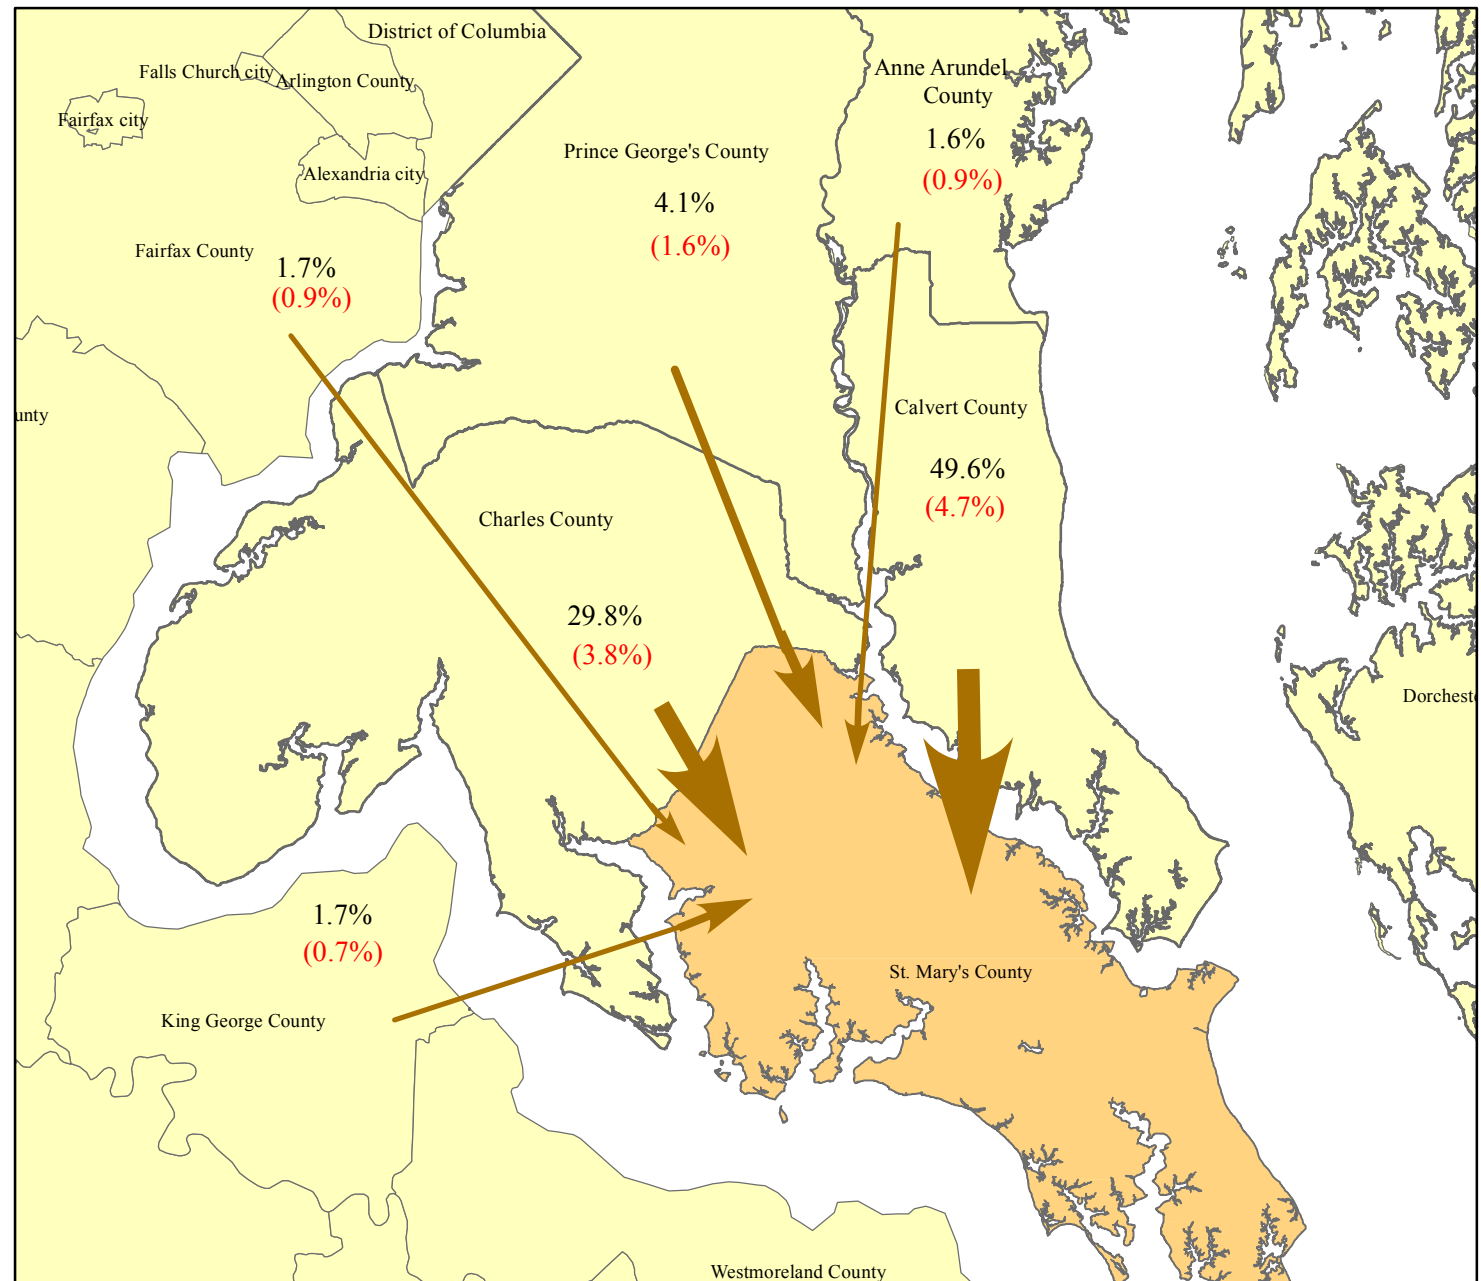

Distribution of Inter-County Commuters Working in St. Mary's County 2006 - 2010

St. Mary's County Workers

From:	Number	MOE
St. Mary's County*	37,236	1,137
Other Counties**	8,659	1,727

Commuters From	Number	MOE
Calvert County	4,295	415
Charles County	2,412	370
Prince George's County	357	135
King George County	150	59
Fairfax County	143	76
Anne Arundel County	140	79
Spotsylvania County	136	80
Montgomery County	101	62
Baltimore County	89	88
Baltimore City	76	71
WASHINGTON, D. C.	35	55
Alexandria city	26	33
Arlington County	23	37
Stafford County	21	24
Queen Anne's County	19	27
Prince William County	17	28
Philadelphia County	15	23
Harford County	14	24
Howard County	13	22
Delaware County	13	16
New Castle County	12	19
Fauquier County	11	19
Worcester County	10	16
Garrett County	9	14
Caroline County	4	7
Bedford County	4	6
Reminder of Counties	514	6,749

(%) Margin of Error (+/-)

* Live and Work in St. Mary's County

** Live outside St. Mary's County & work in St. Mary's County

Prepared by the Maryland Department of Planning, Planning Data & Analysis Unit