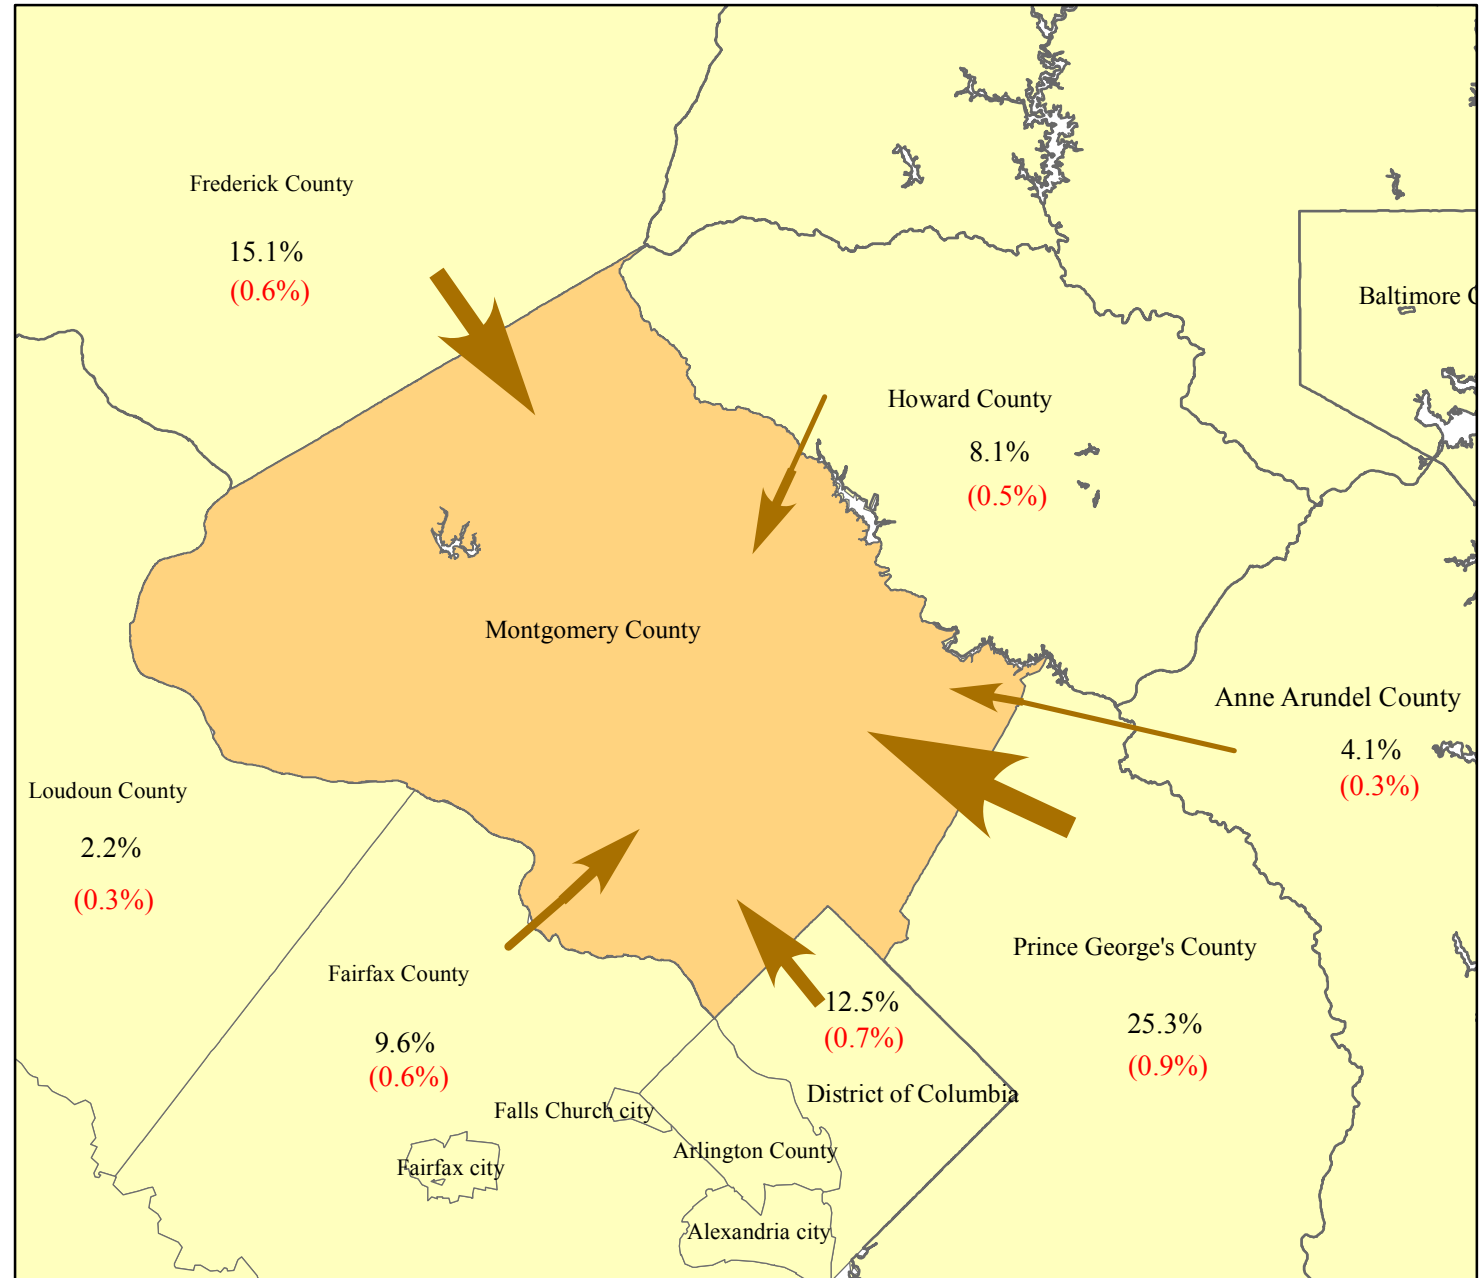

Distribution of Inter-County Commuters Working in Montgomery County 2006 - 2010

Montgomery County Workers

From:	Number	MOE
Montgomery County*	298,500	3,173
Other Counties**	173,586	5,434

Commuters From	Number	MOE
Prince George's County	43,859	1,580
Frederick County	26,131	1,037
WASHINGTON, D. C.	21,741	1,208
Fairfax County	16,722	1,058
Howard County	13,982	791
Anne Arundel County	7,035	571
Arlington County	4,514	484
Carroll County	4,027	411
Baltimore County	3,892	421
Loudoun County	3,823	456
Washington County	3,462	411
Baltimore City	2,624	393
Prince William County	2,421	360
Alexandria city	1,889	341
Charles County	1,848	345
Berkeley County	1,249	271
Jefferson County	1,216	285
Calvert County	901	216
Adams County	573	155
Harford County	567	188
Manassas city	453	241
Franklin County	374	105
York County	369	125
Queen Anne's County	368	140
Reminder of Counties	9,546	672

* Live and Work in Montgomery County

** Live outside Montgomery County & work in Montgomery County

(%) Margin of Error (+/-)

Prepared by the Maryland Department of Planning, Planning Data & Analysis Unit

Source: U.S. Census Bureau, 2006-2010 American Community Survey Data, Journey-To-Work Commutation Data, March 2013.