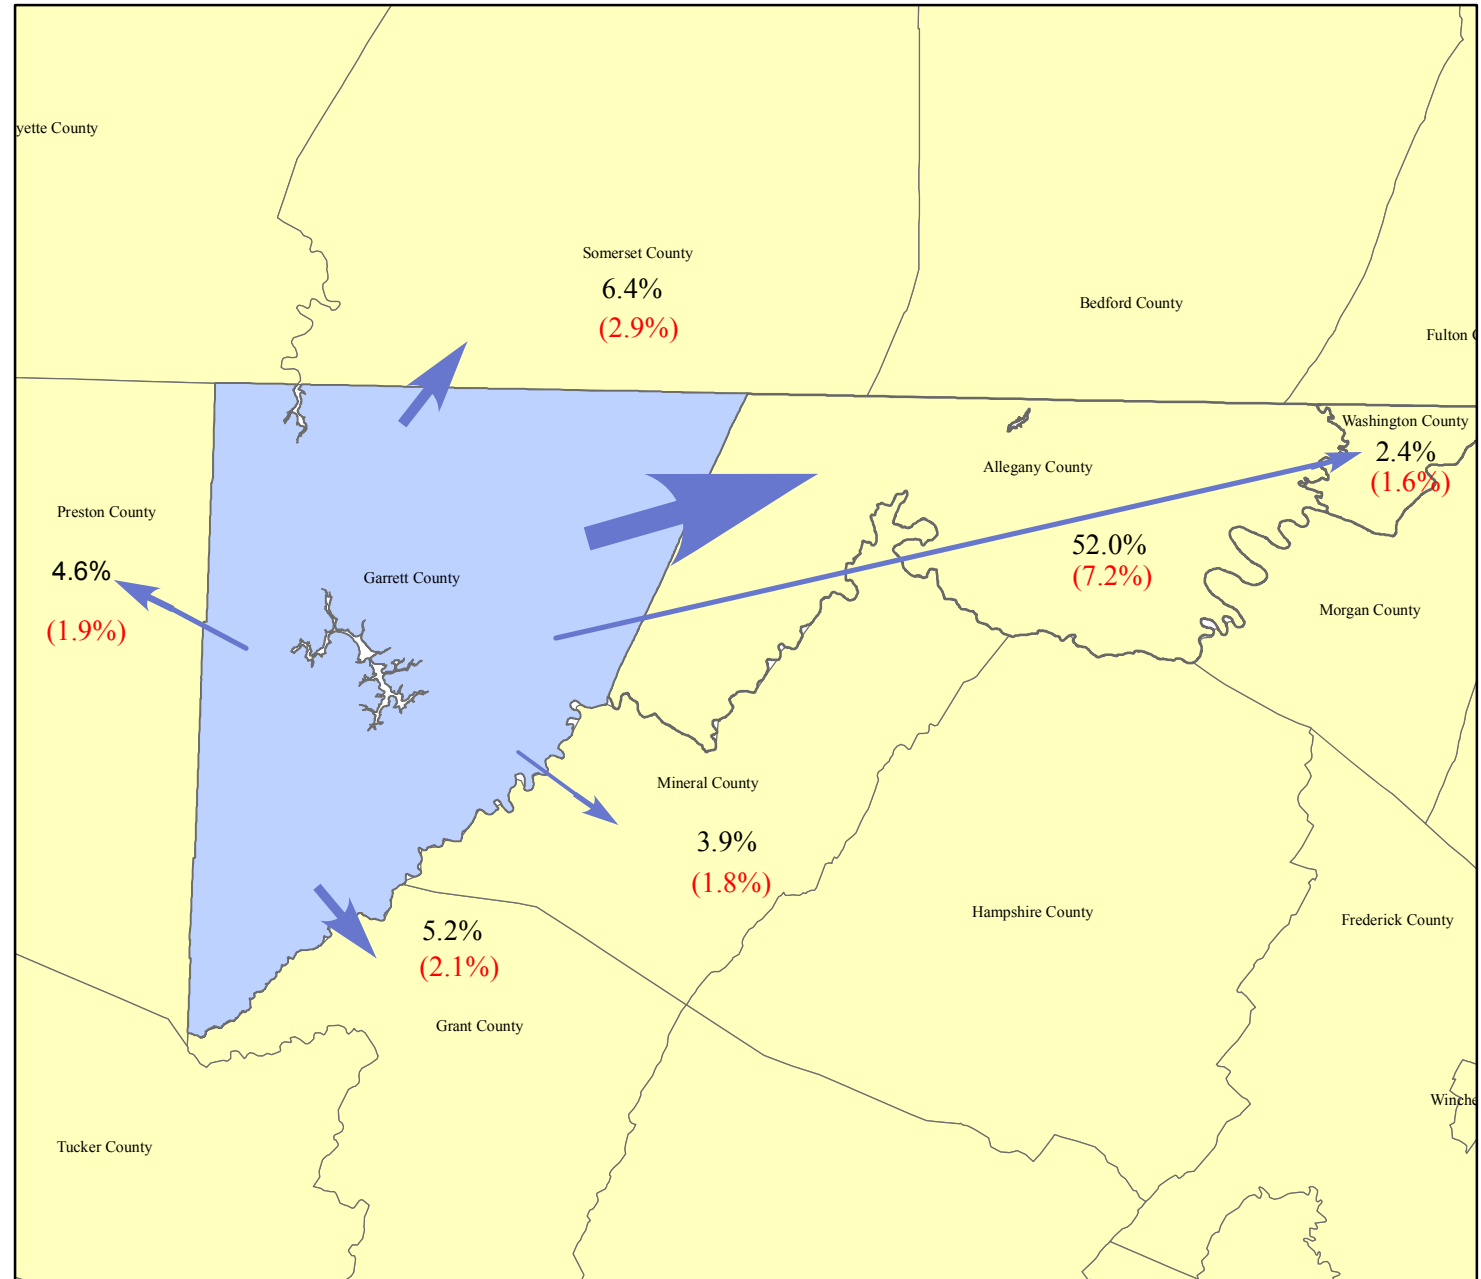

Distribution of Garrett County Commuters Working Outside the County 2006 - 2010

Garrett County Workers

To:	Number	MOE
Garrett County*	10,856	432
Other Counties**	3,294	697

Commuters To	Number	MOE
Allegany County	1,714	244
Somerset County	211	95
Grant County	170	69
Preston County	150	63
Mineral County	128	60
Washington County	78	52
Baltimore County	51	37
Frederick County	47	43
Montgomery County	45	44
Prince George's County	44	51
Anne Arundel County	35	47
Baltimore City	20	24
WASHINGTON, D. C.	13	21
Fairfax County	13	15
Hampshire County	11	14
Carroll County	10	15
St. Mary's County	9	14
Arlington County	8	12
Jefferson County	5	8
Alexandria city	2	5
Reminder of Counties	530	131

(%) Margin of Error (+/-)

* Live and Work in Garrett County

** Live in Garrett County & work outside Garrett County

Prepared by the Maryland Department of Planning, Planning Data & Analysis Unit

Source: U.S. Census Bureau, 2006-2010 American Community Survey Data, Journey-To-Work Commutation Data, March 2013.