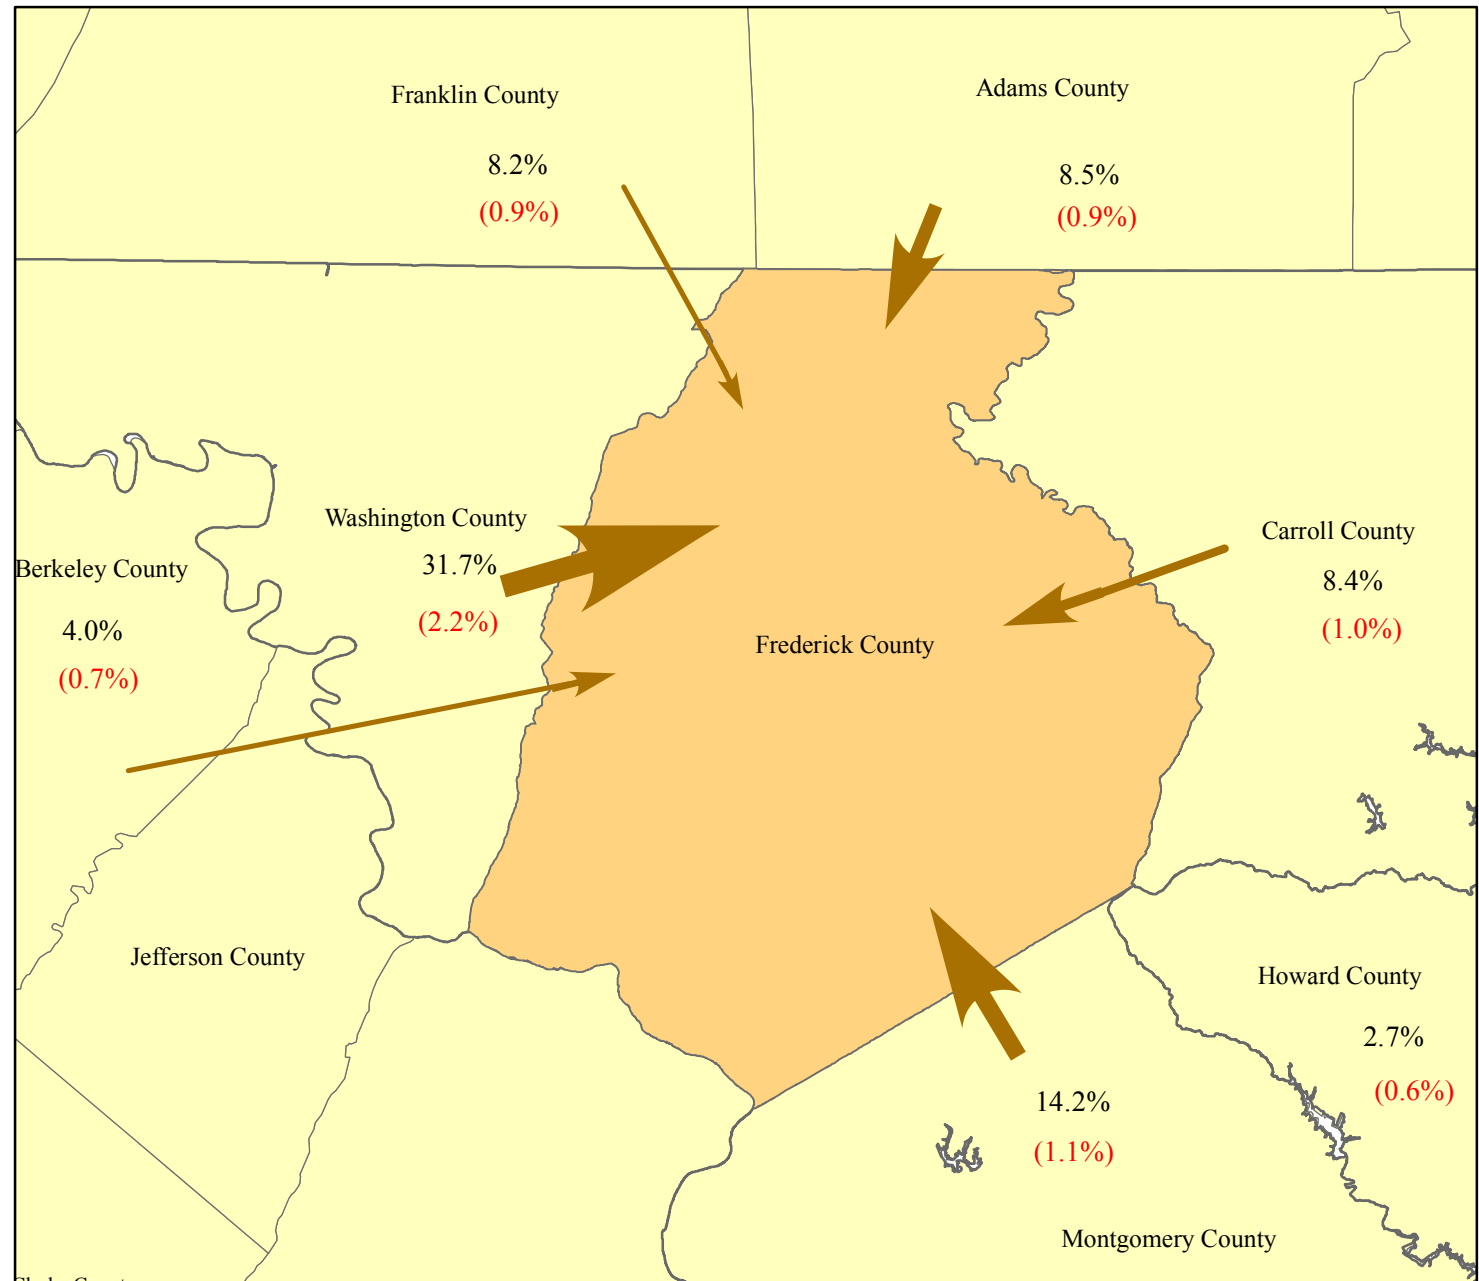

Distribution of Inter-County Commuters Working in Frederick County 2006 - 2010

Frederick County Workers

From:	Number	MOE
Frederick County*	68,885	1,505
Other Counties**	34,226	2,457

Commuters From	Number	MOE
Washington County	10,848	767
Montgomery County	4,854	378
Adams County	2,902	317
Carroll County	2,876	332
Franklin County	2,815	298
Berkeley County	1,386	250
Jefferson County	1,308	213
Howard County	930	207
Baltimore County	814	163
Prince George's County	719	272
Loudoun County	708	199
Morgan County	449	189
Anne Arundel County	446	158
Fairfax County	439	132
York County	385	133
Baltimore City	281	102
Fulton County	129	52
Allegany County	109	63
Frederick County	105	64
Bedford County	92	52
Arlington County	92	66
Garrett County	47	43
Stafford County	42	53
Prince William County	39	35
Lancaster County	36	38
Reminder of Counties	1,375	236

(%) Margin of Error (+/-)

* Live and Work in Frederick County

** Live outside Frederick County & work in Frederick County

Prepared by the Maryland Department of Planning, Planning Data & Analysis Unit

Source: U.S. Census Bureau, 2006-2010 American Community Survey Data, Journey-To-Work Commutation Data, March 2013.