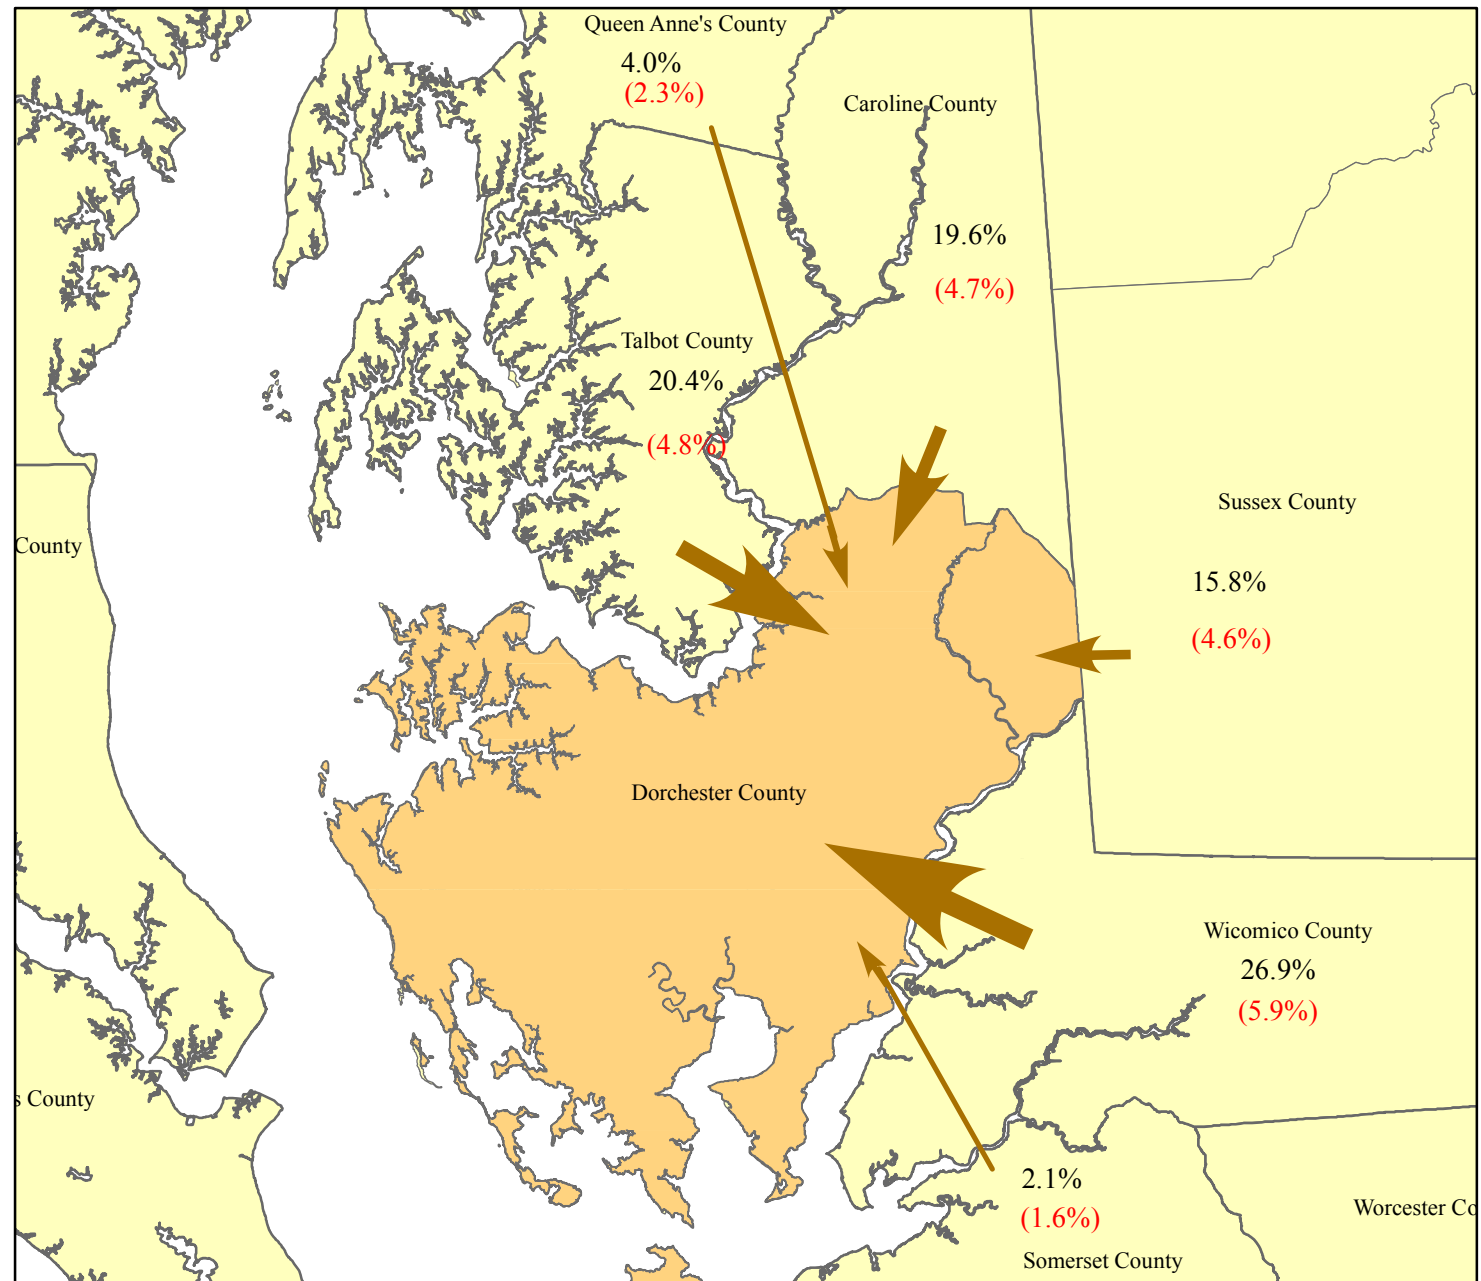

Distribution of Inter-County Commuters Working in Dorchester County 2006 - 2010

Dorchester County Workers

From:	Number	MOE
Dorchester County*	9,329	480
Other Counties**	3,189	767

Commuters From	Number	MOE
Wicomico County	858	190
Talbot County	651	156
Caroline County	625	153
Sussex County	503	149
Queen Anne's County	128	72
Somerset County	68	51
Cecil County	46	58
Baltimore County	44	41
Prince George's County	38	40
Anne Arundel County	25	27
Montgomery County	23	27
Kent County	15	22
Worcester County	15	24
Delaware County	12	18
Baltimore City	11	16
Calvert County	8	16
Kent County	7	12
Fairfax County	7	12
Reminder of Counties	105	2,317

(%) Margin of Error (+/-)

* Live and Work in Dorchester County

** Live outside Dorchester County & work in Dorchester County

Prepared by the Maryland Department of Planning, Planning Data & Analysis Unit

Source: U.S. Census Bureau, 2006-2010 American Community Survey Data, Journey-To-Work Commutation Data, March 2013.