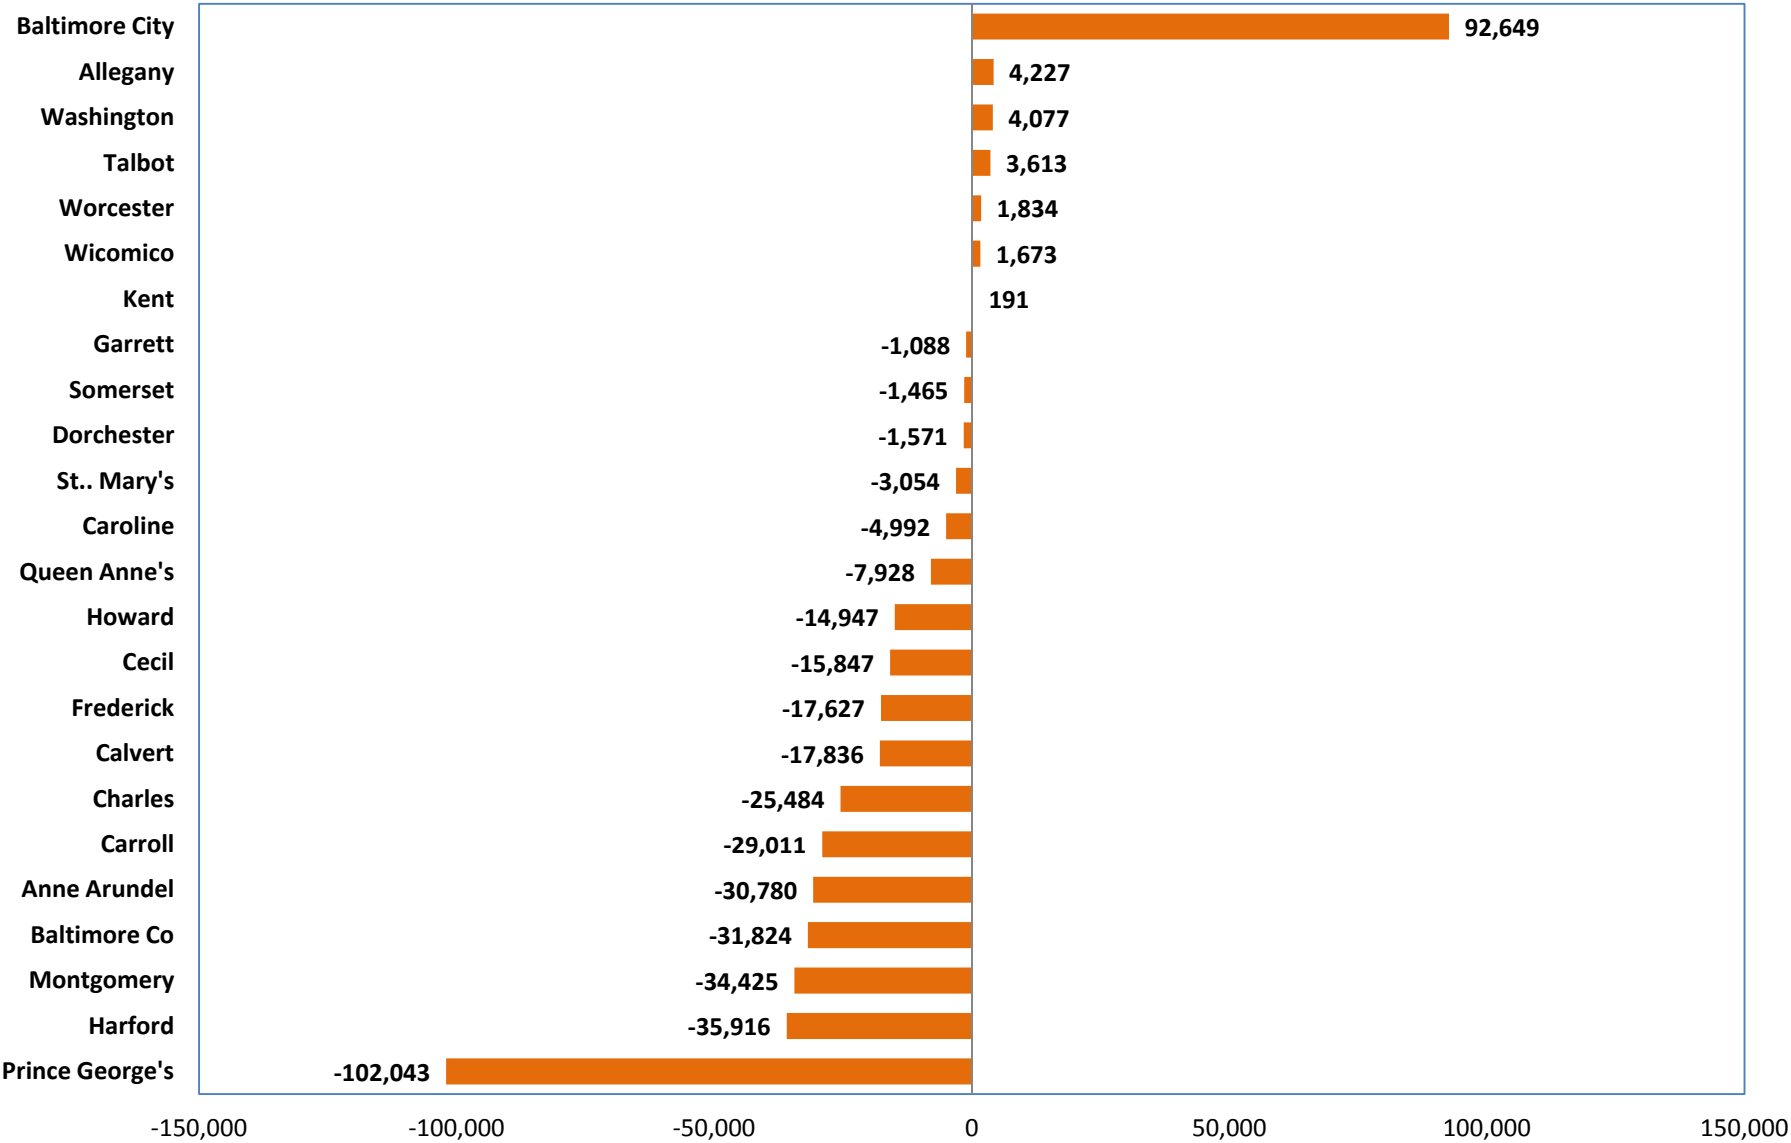

Chart 6. Net Commutation by Jurisdiction, 2000

Prepared by the Maryland Department of Planning from Census 2000 CTPP, September 2010