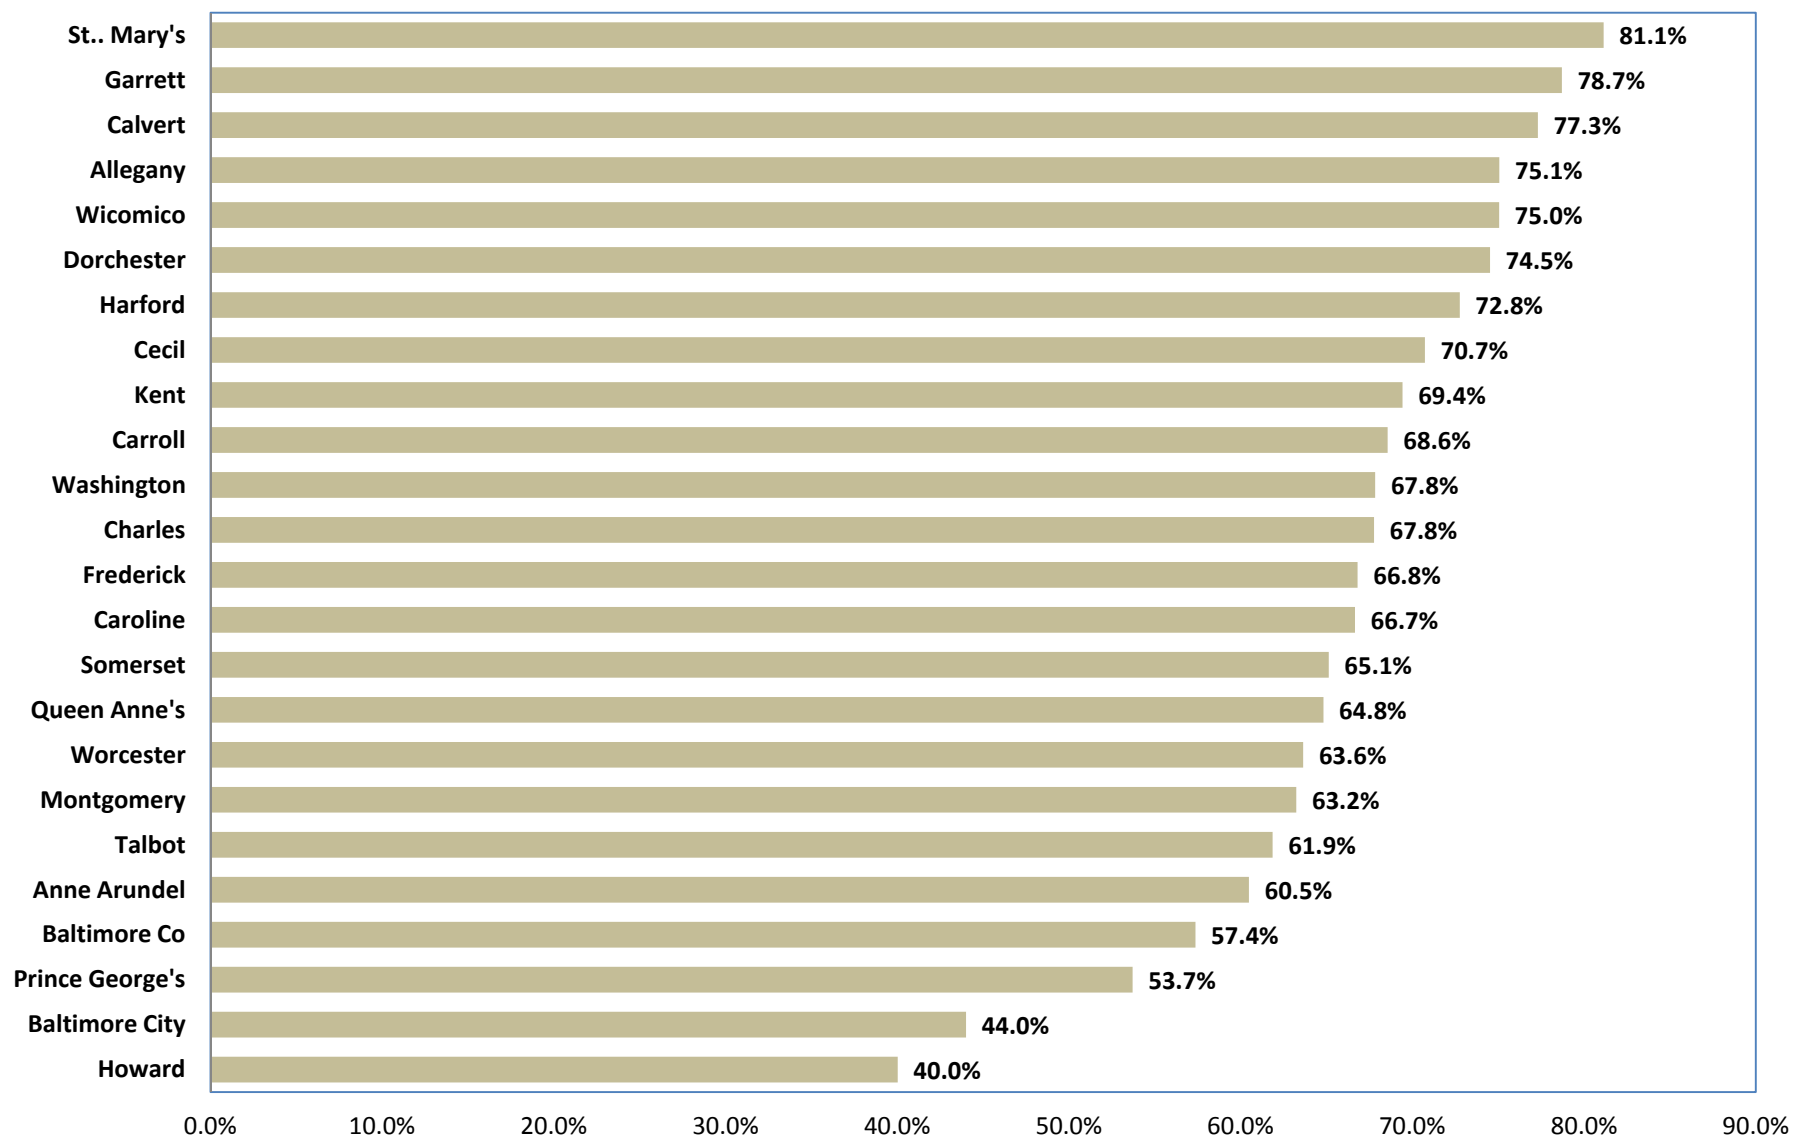

Chart 13. Percent of Jobs Held by Jurisdiction Residents, 2006-2010

Prepared by the Maryland Department of Planning from the 2006-2010 American Commuting Survey, March 2013