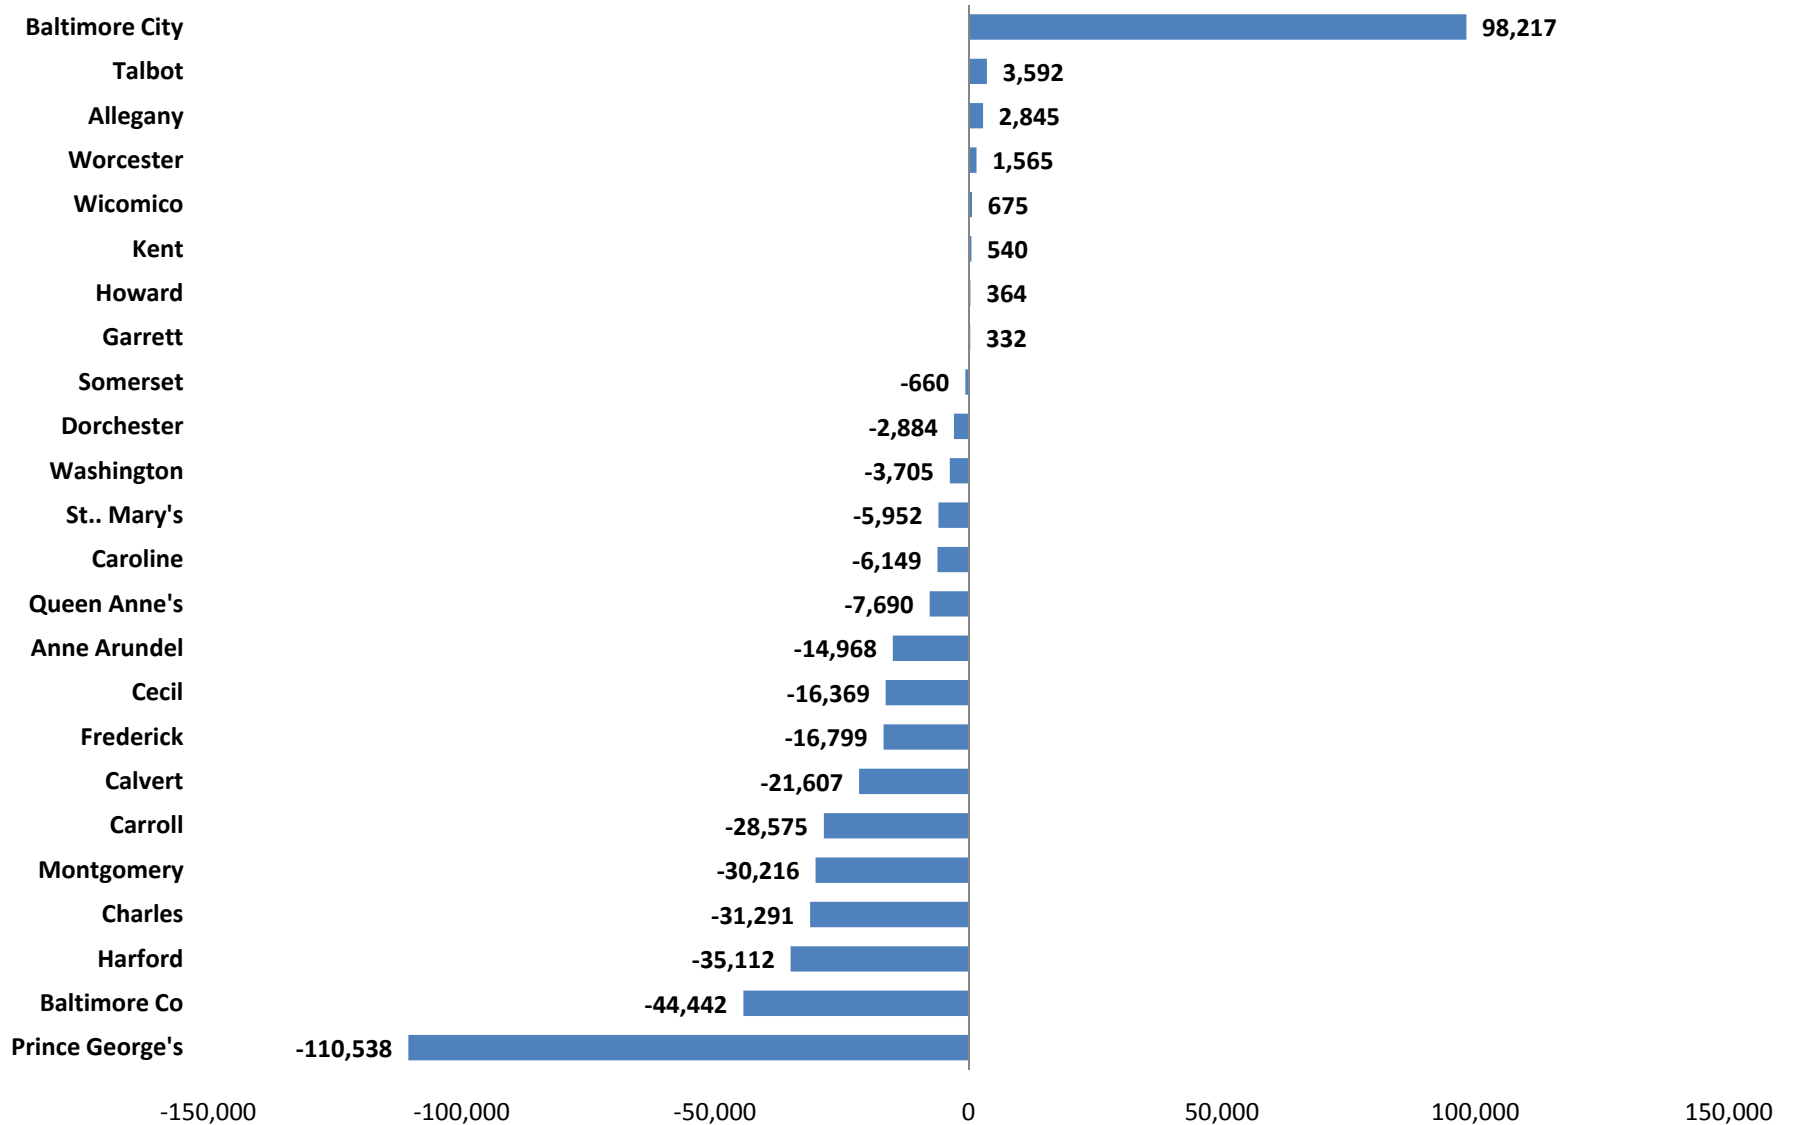

Chart 5. Maryland Net Commutation (in-commuters - out commuters), 2006-2008

Prepared by the MD Department of Planning, from the 2006-2008 American Community Survey, Census Transportation Planning Products, September 2010