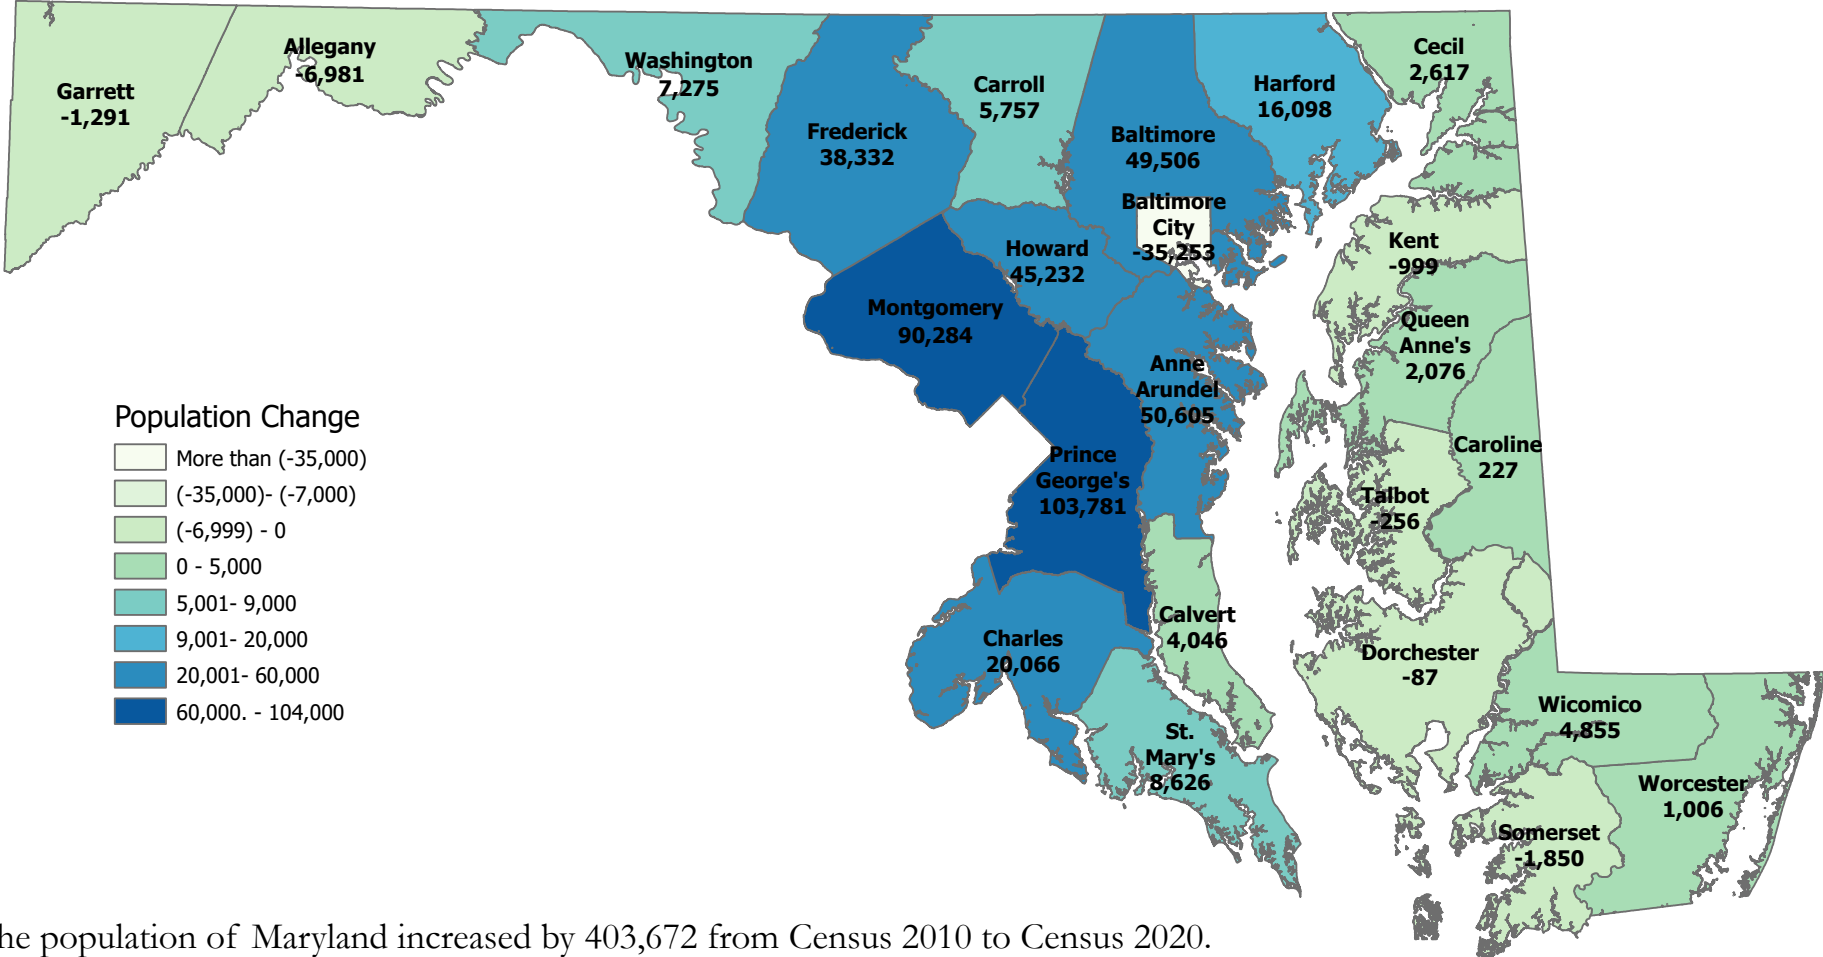

Population Change for Maryland's Jurisdictions Census 2010 to Census 2020

The population of Maryland increased by 403,672 from Census 2010 to Census 2020.

Prepared by the Maryland Department of Planning
Source: US Census Bureau, Census 2020, August 2021