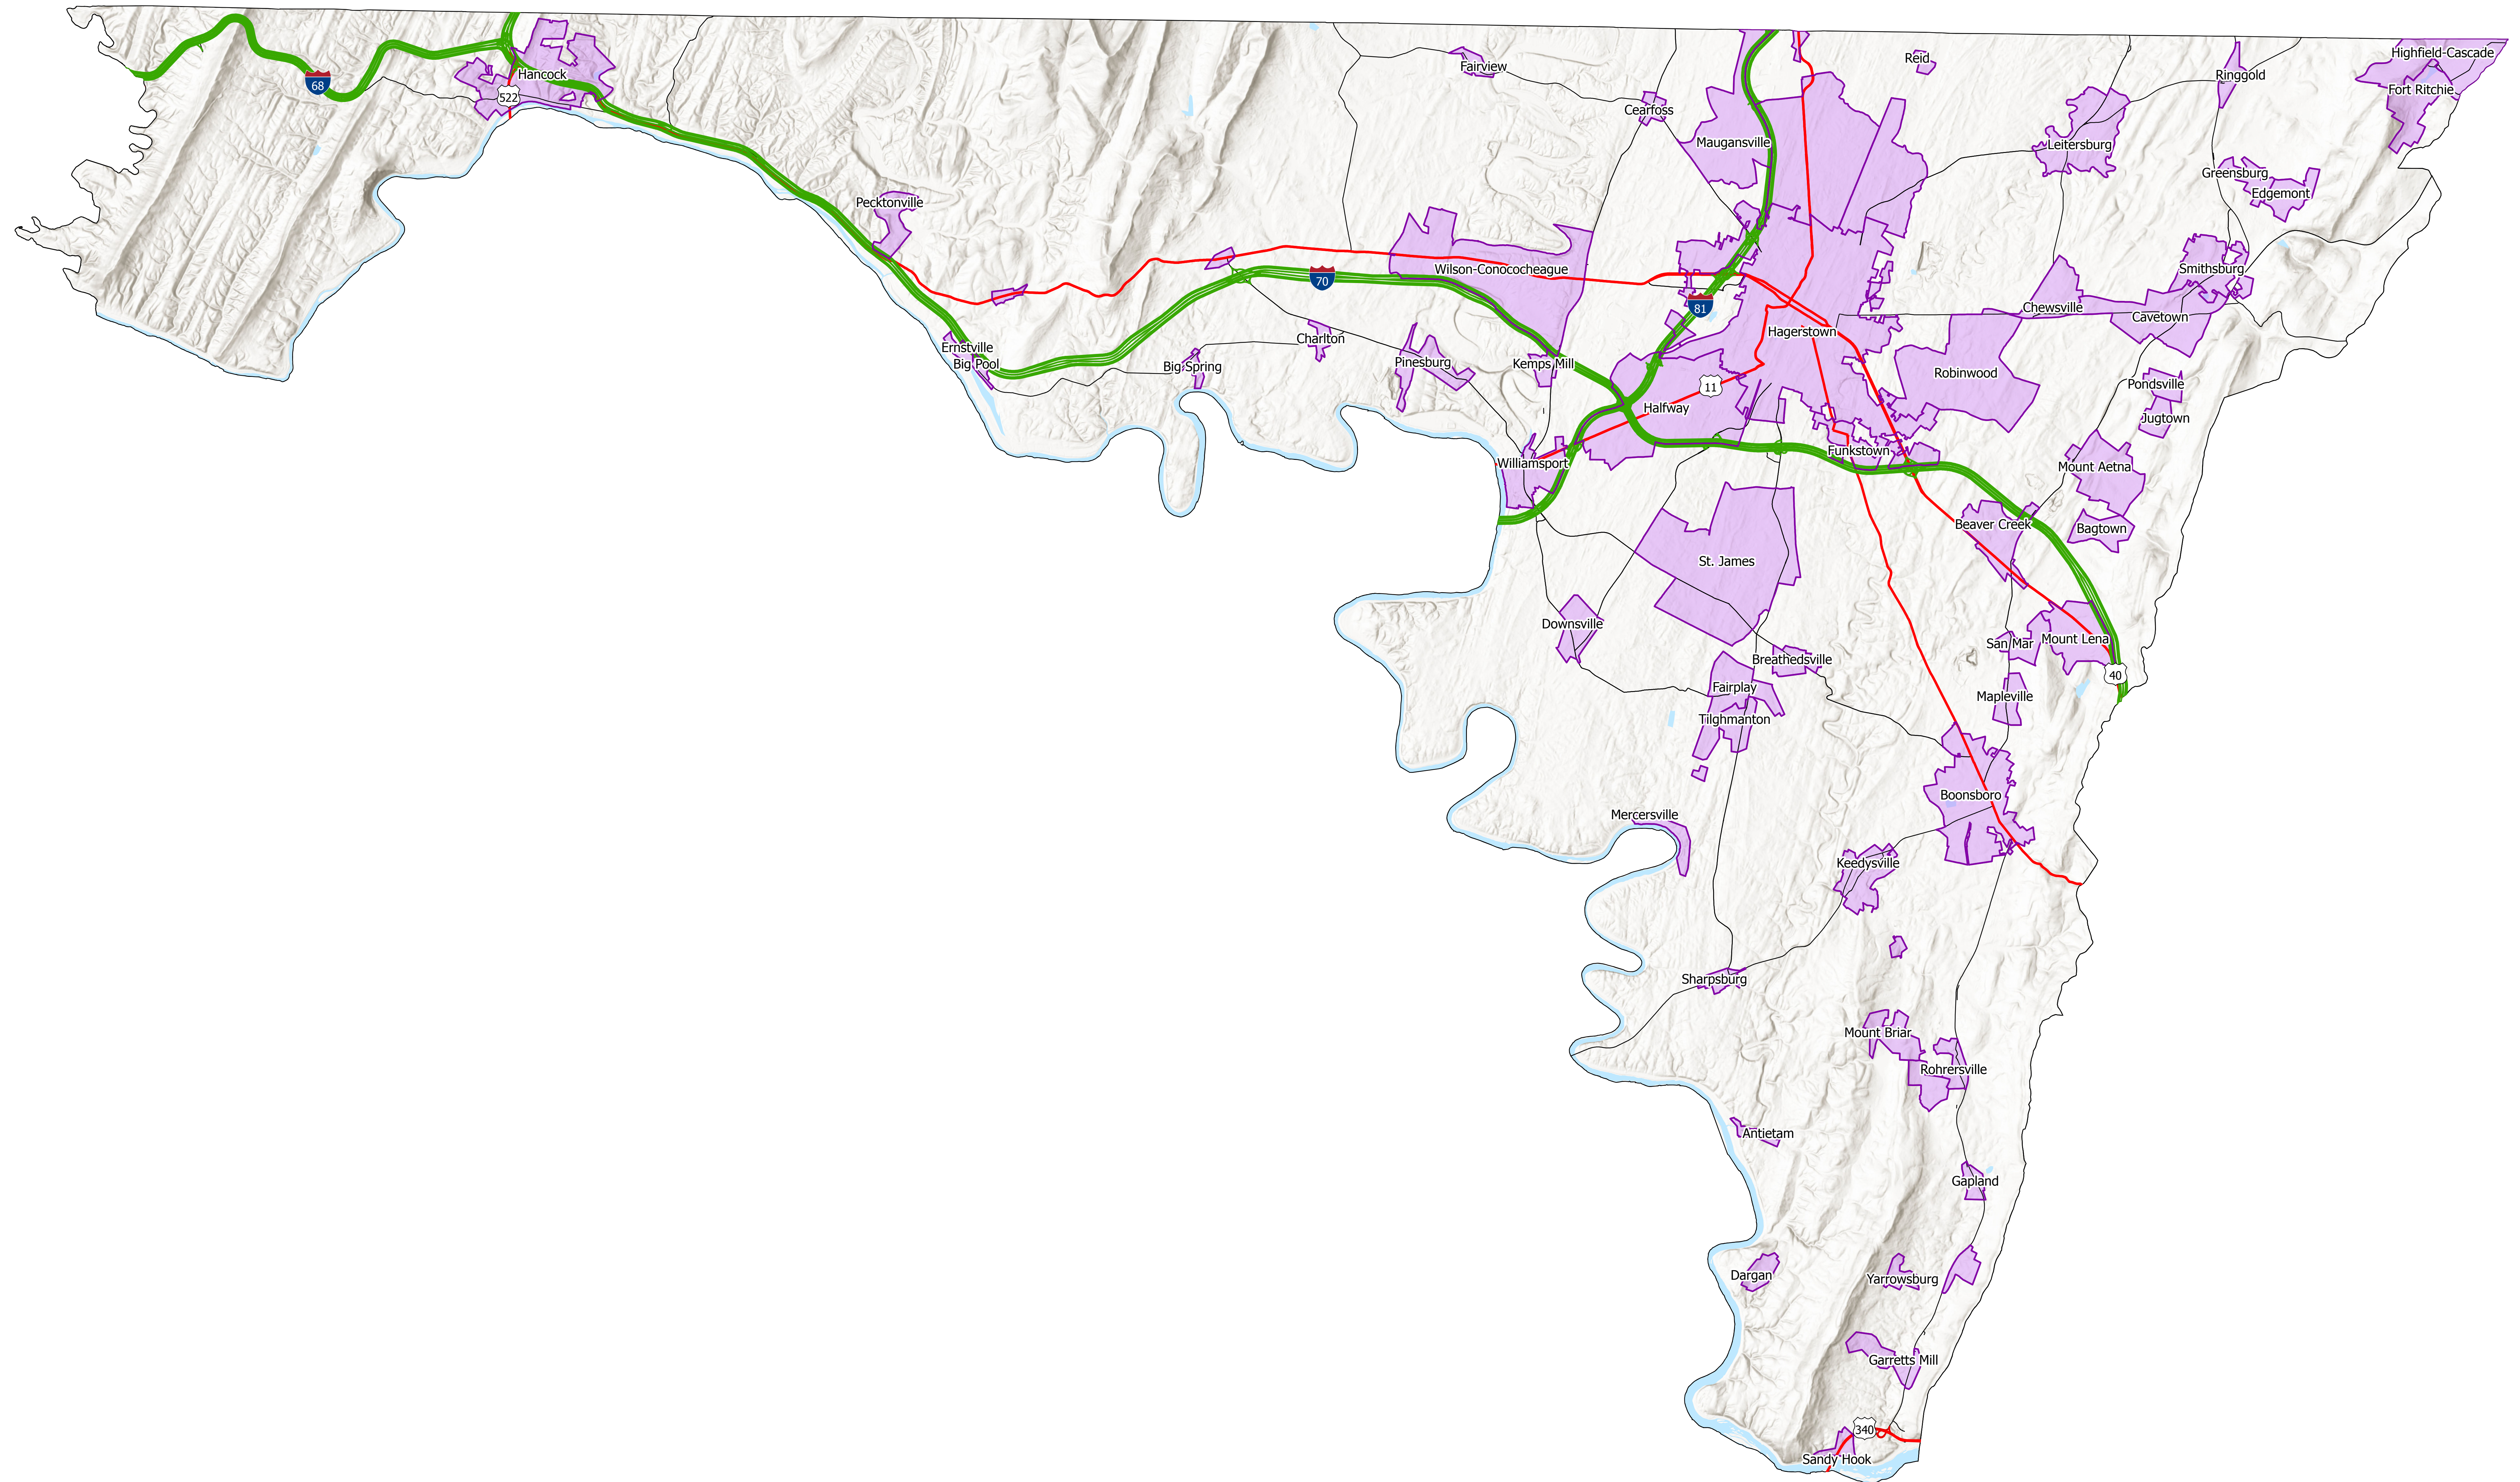

Washington County, Maryland 2020 Census Places

ENR, NASA, NOAA, USGS, FEMA