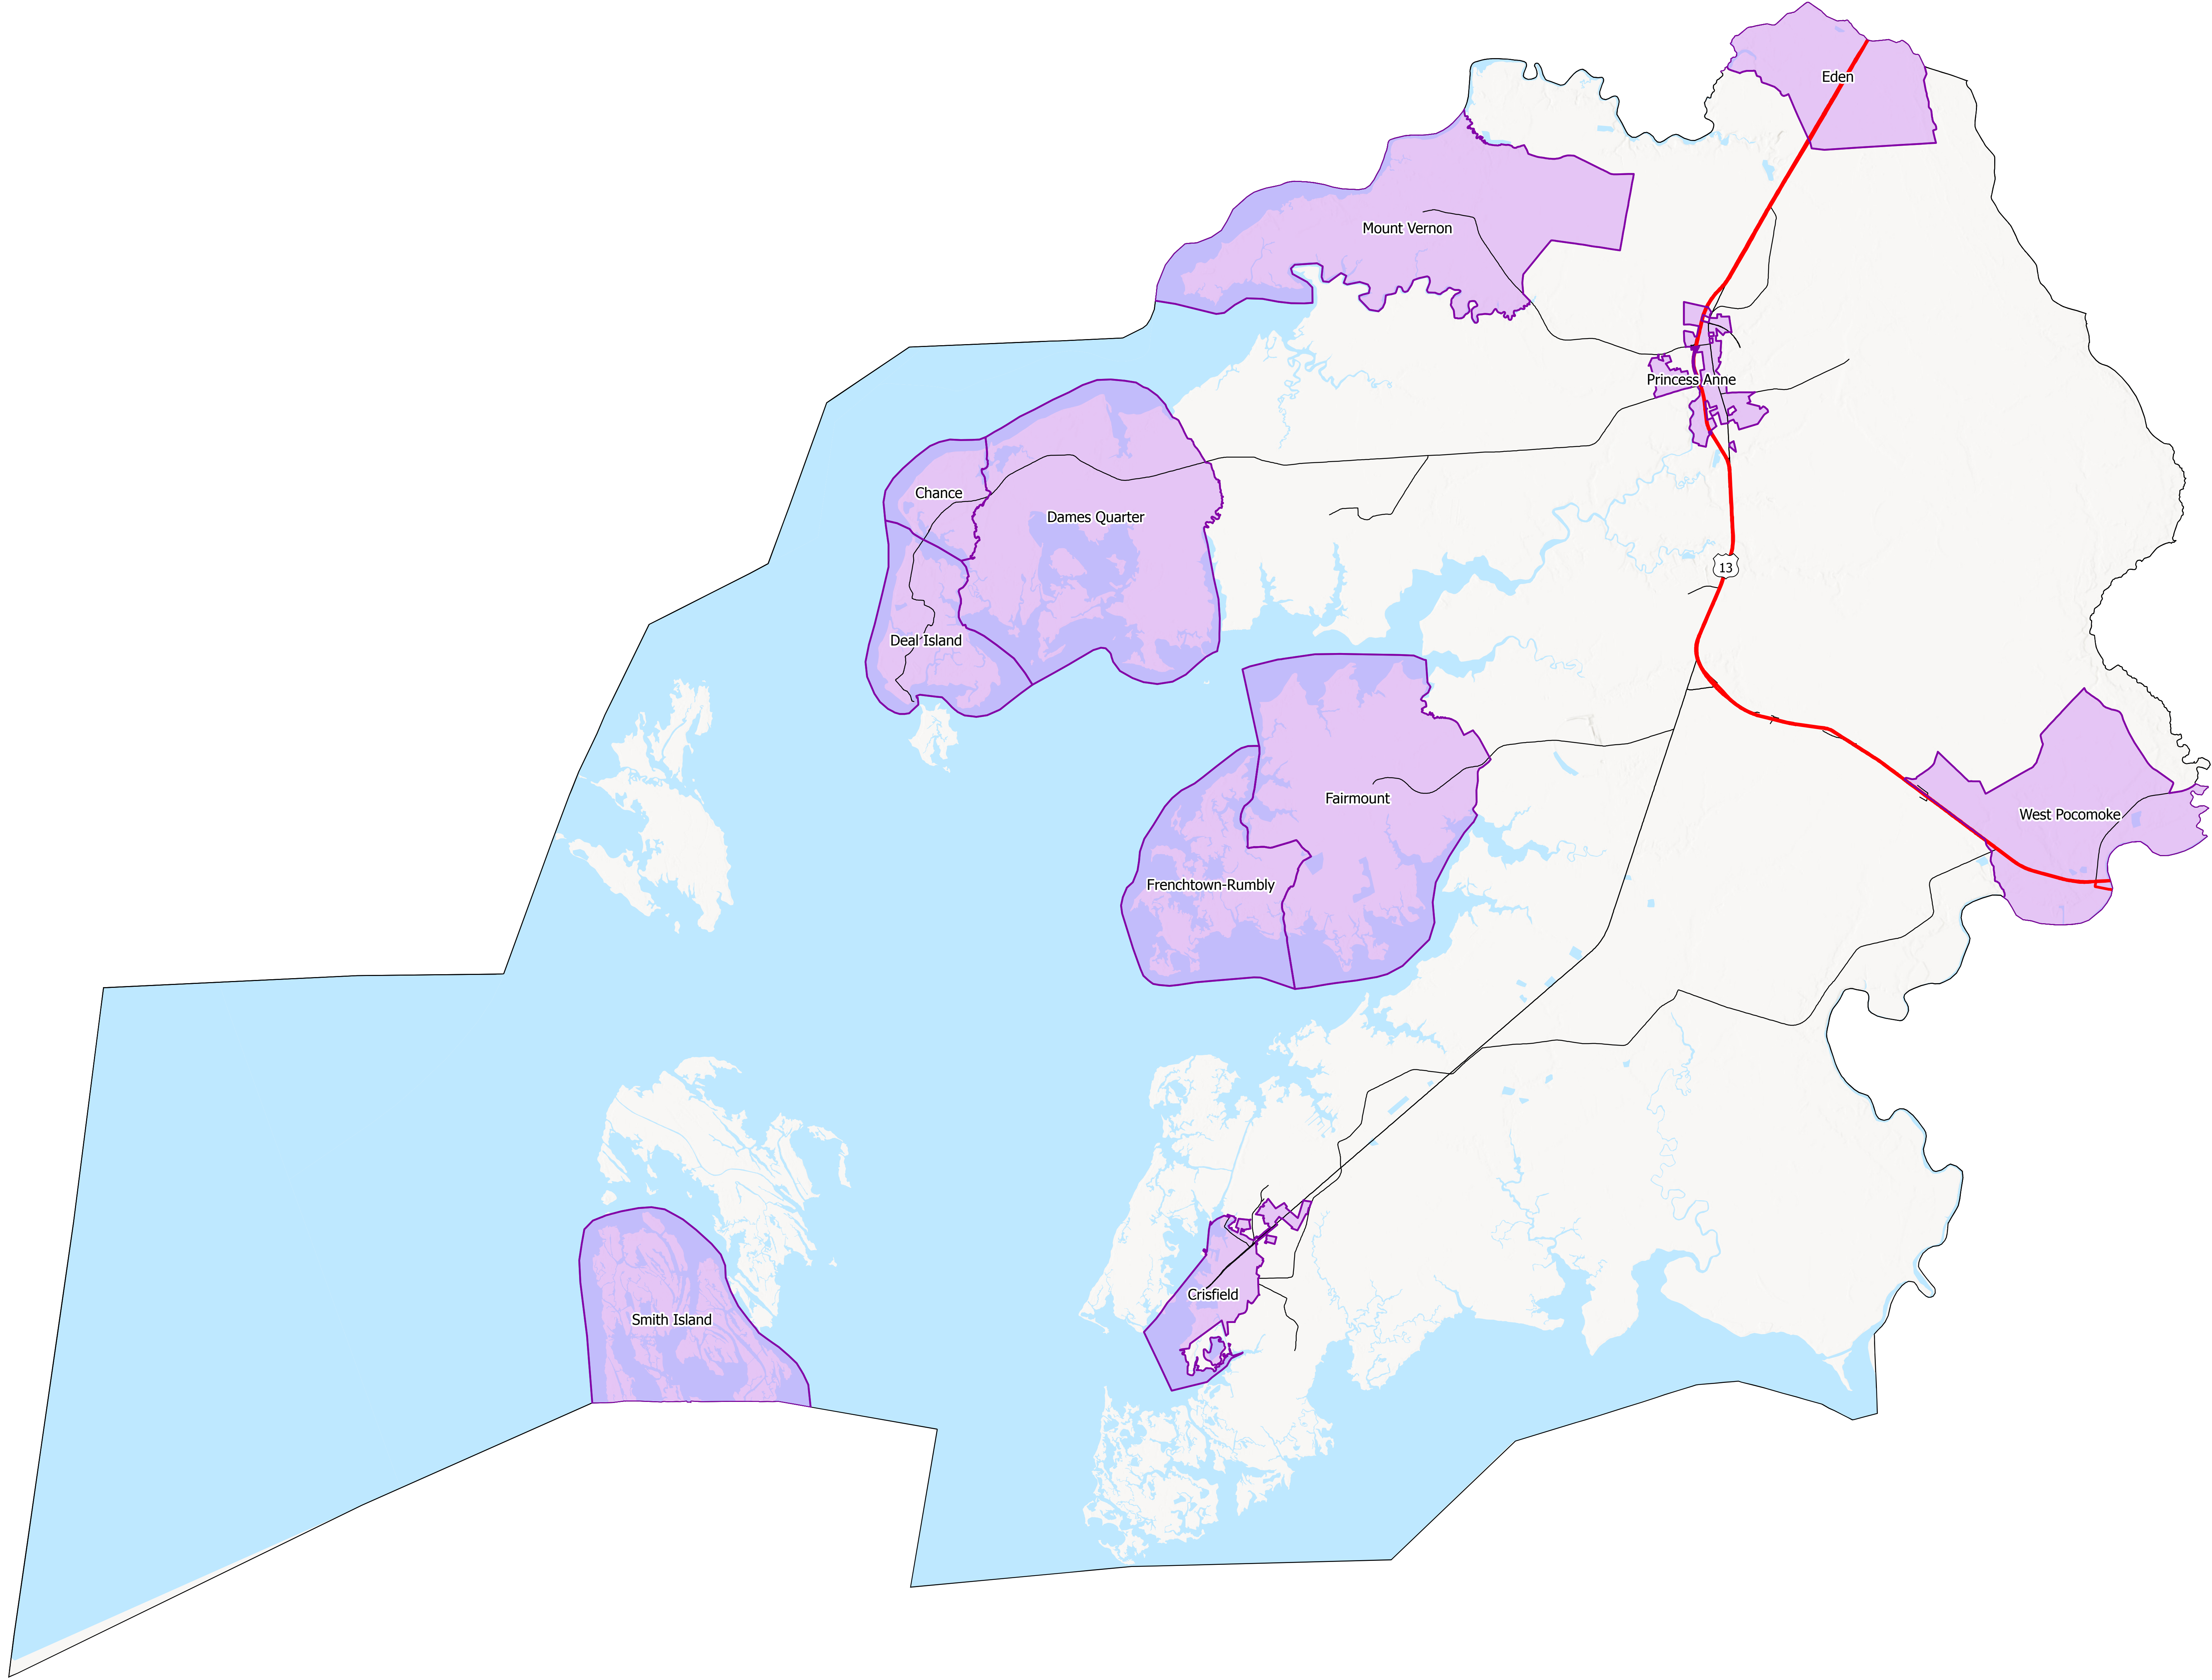

Somerset County, Maryland 2020 Census Places

ENR, NASA, NOAA, USGS, FEMA