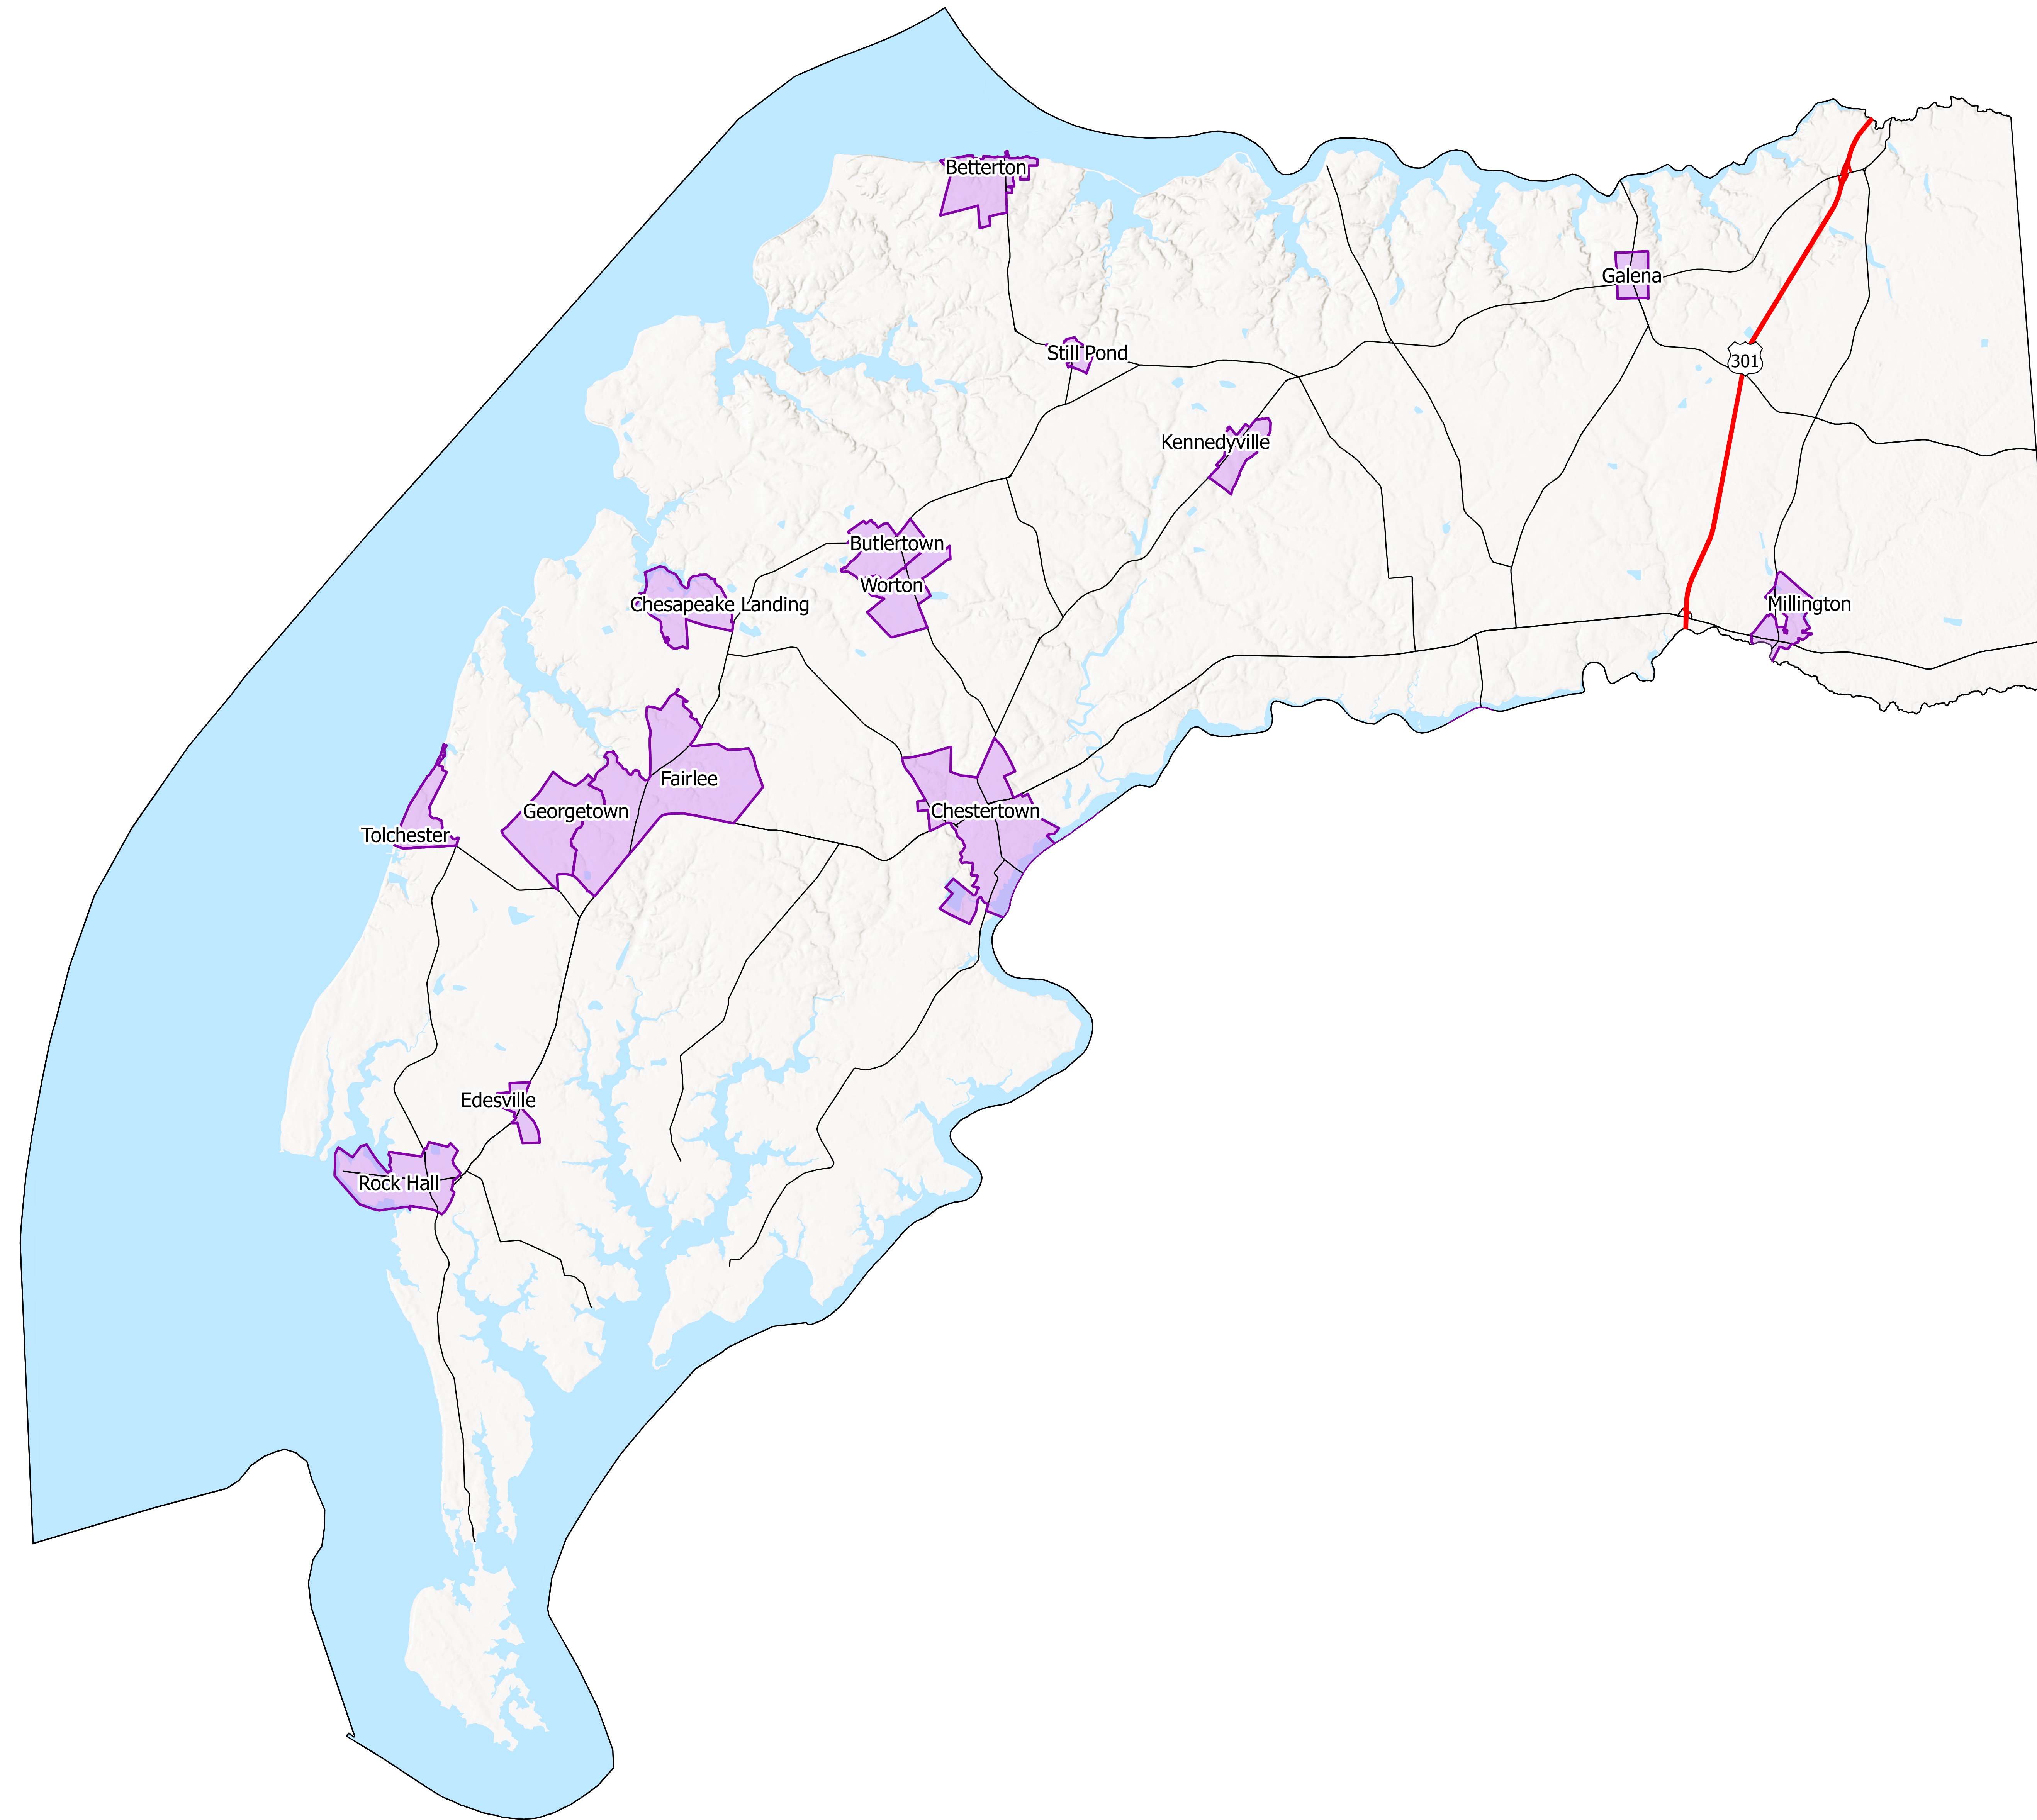

# Kent County, Maryland 2020 Census Places

ENR, NASA, NOAA, USGS, FEMA