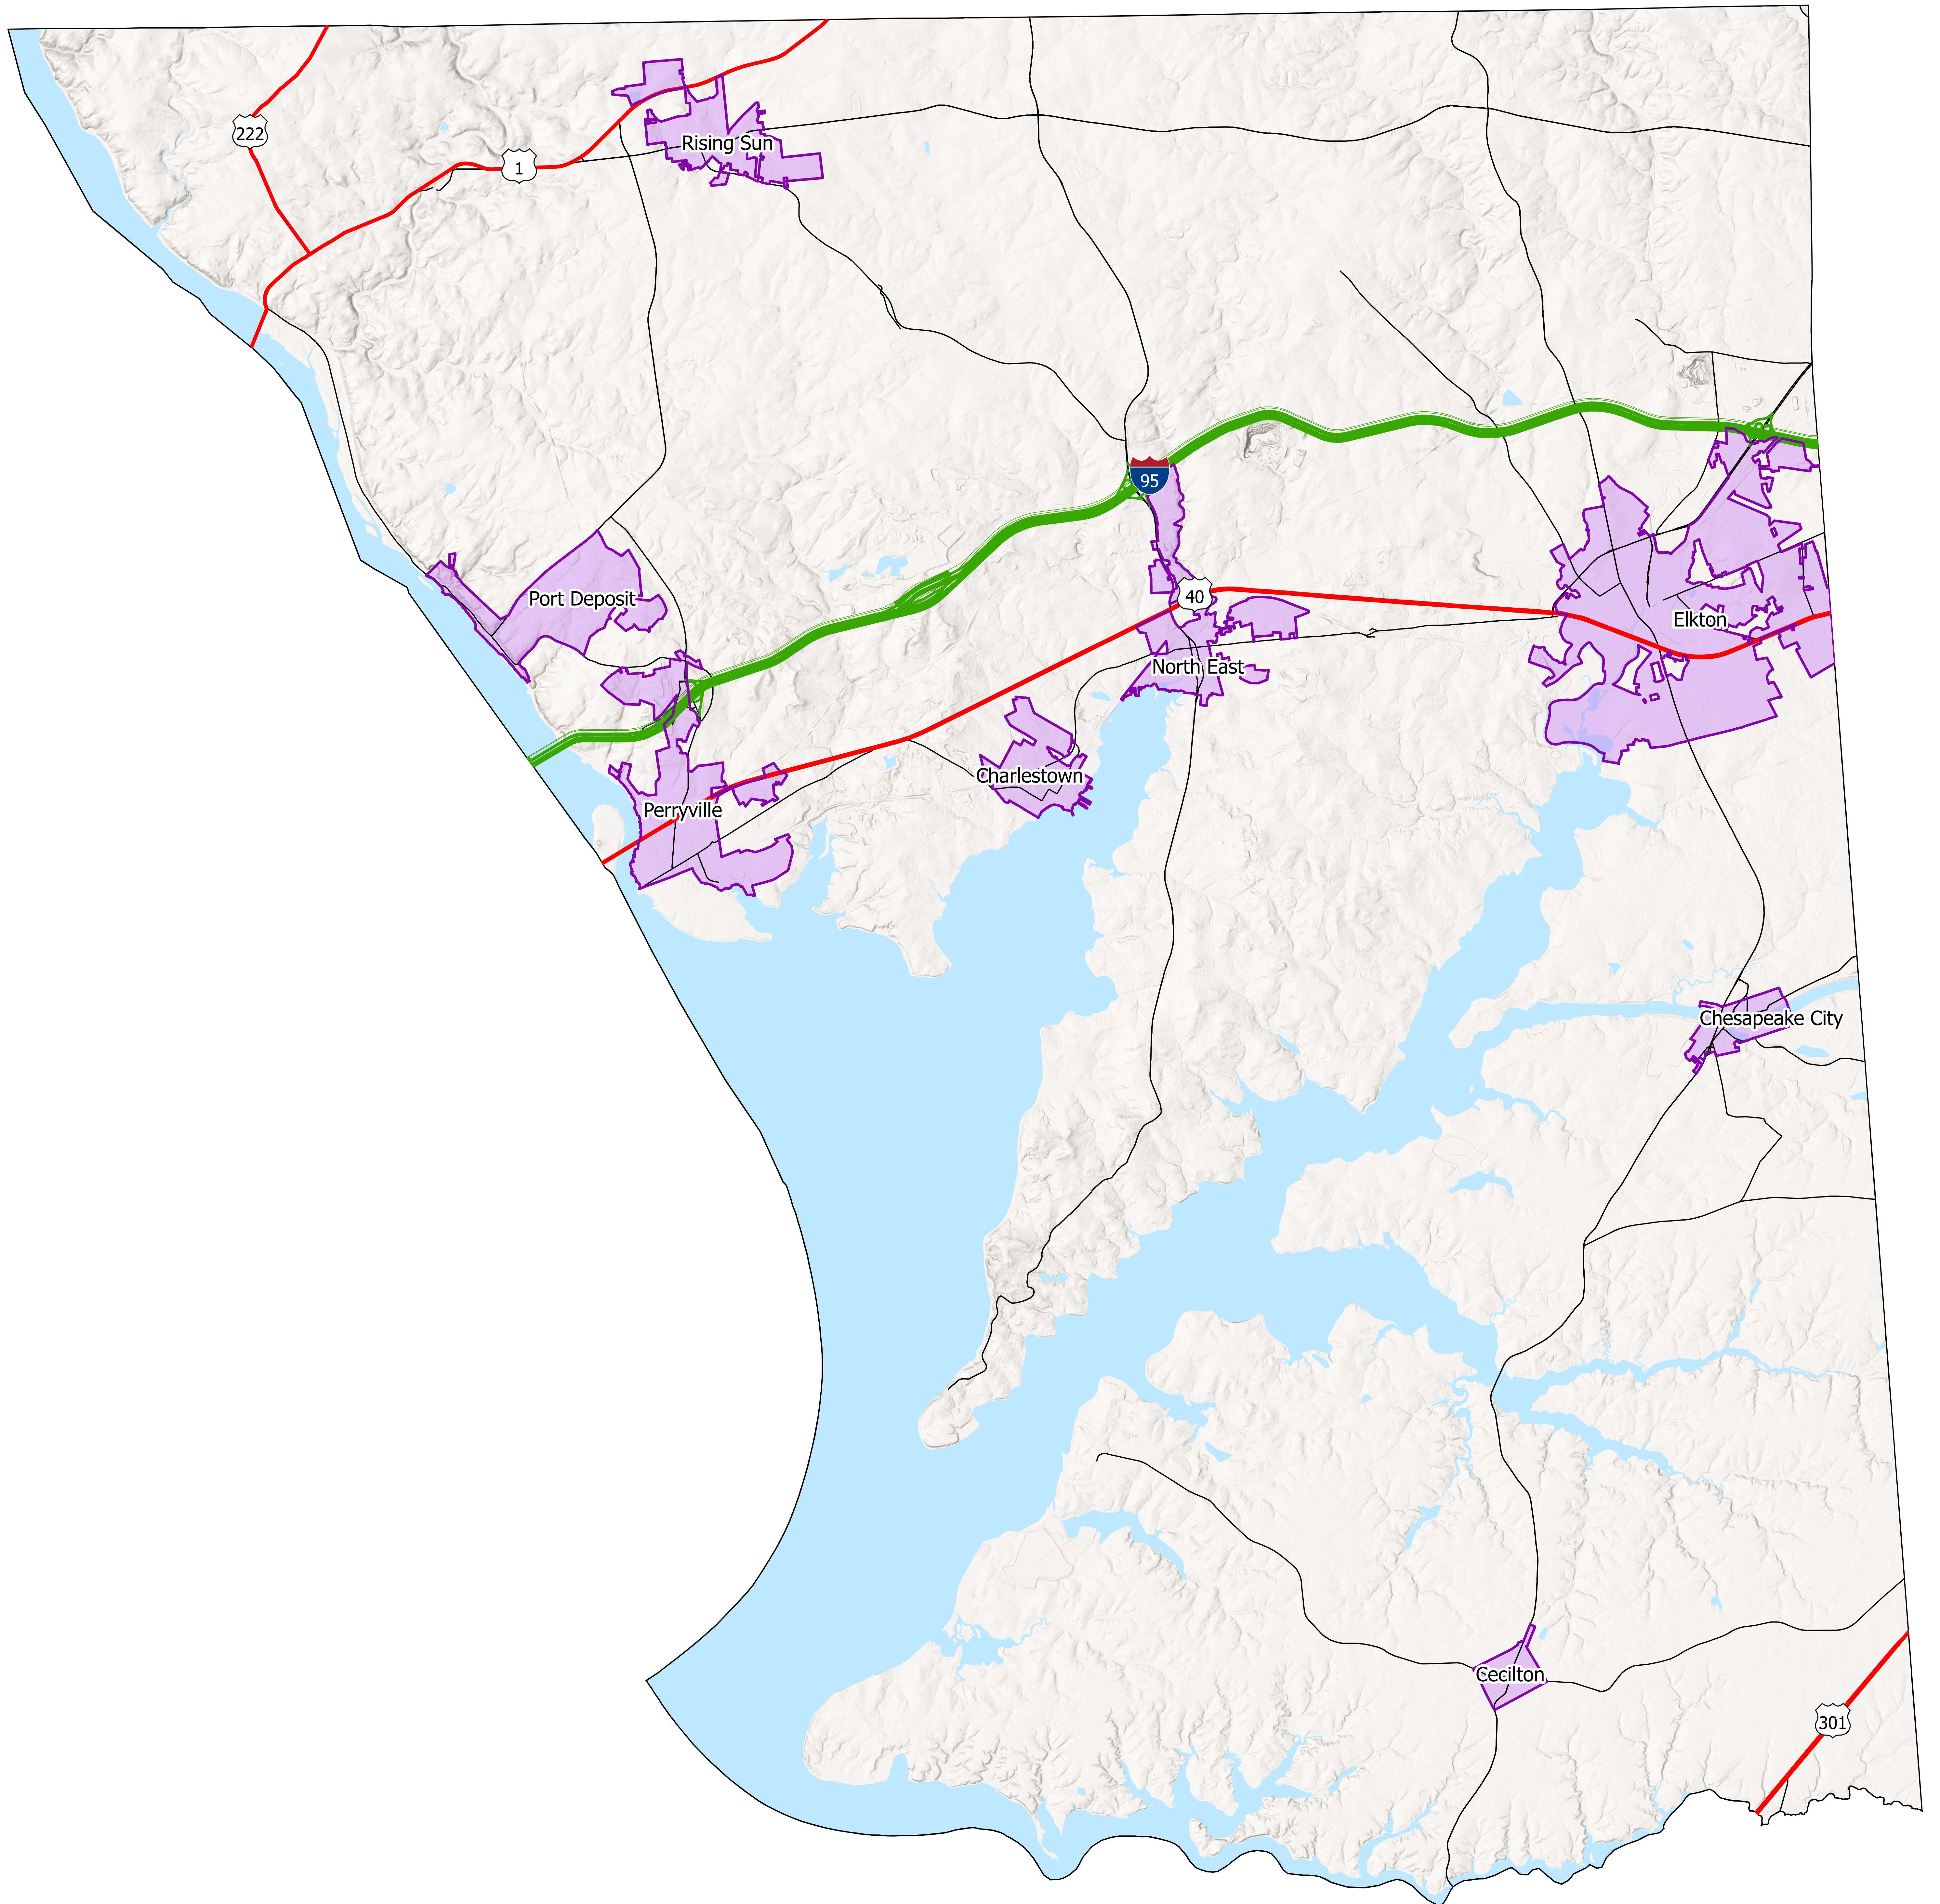

# Cecil County, Maryland 2020 Census Places

ESRI, NASA, NOAA, USGS, FEMA