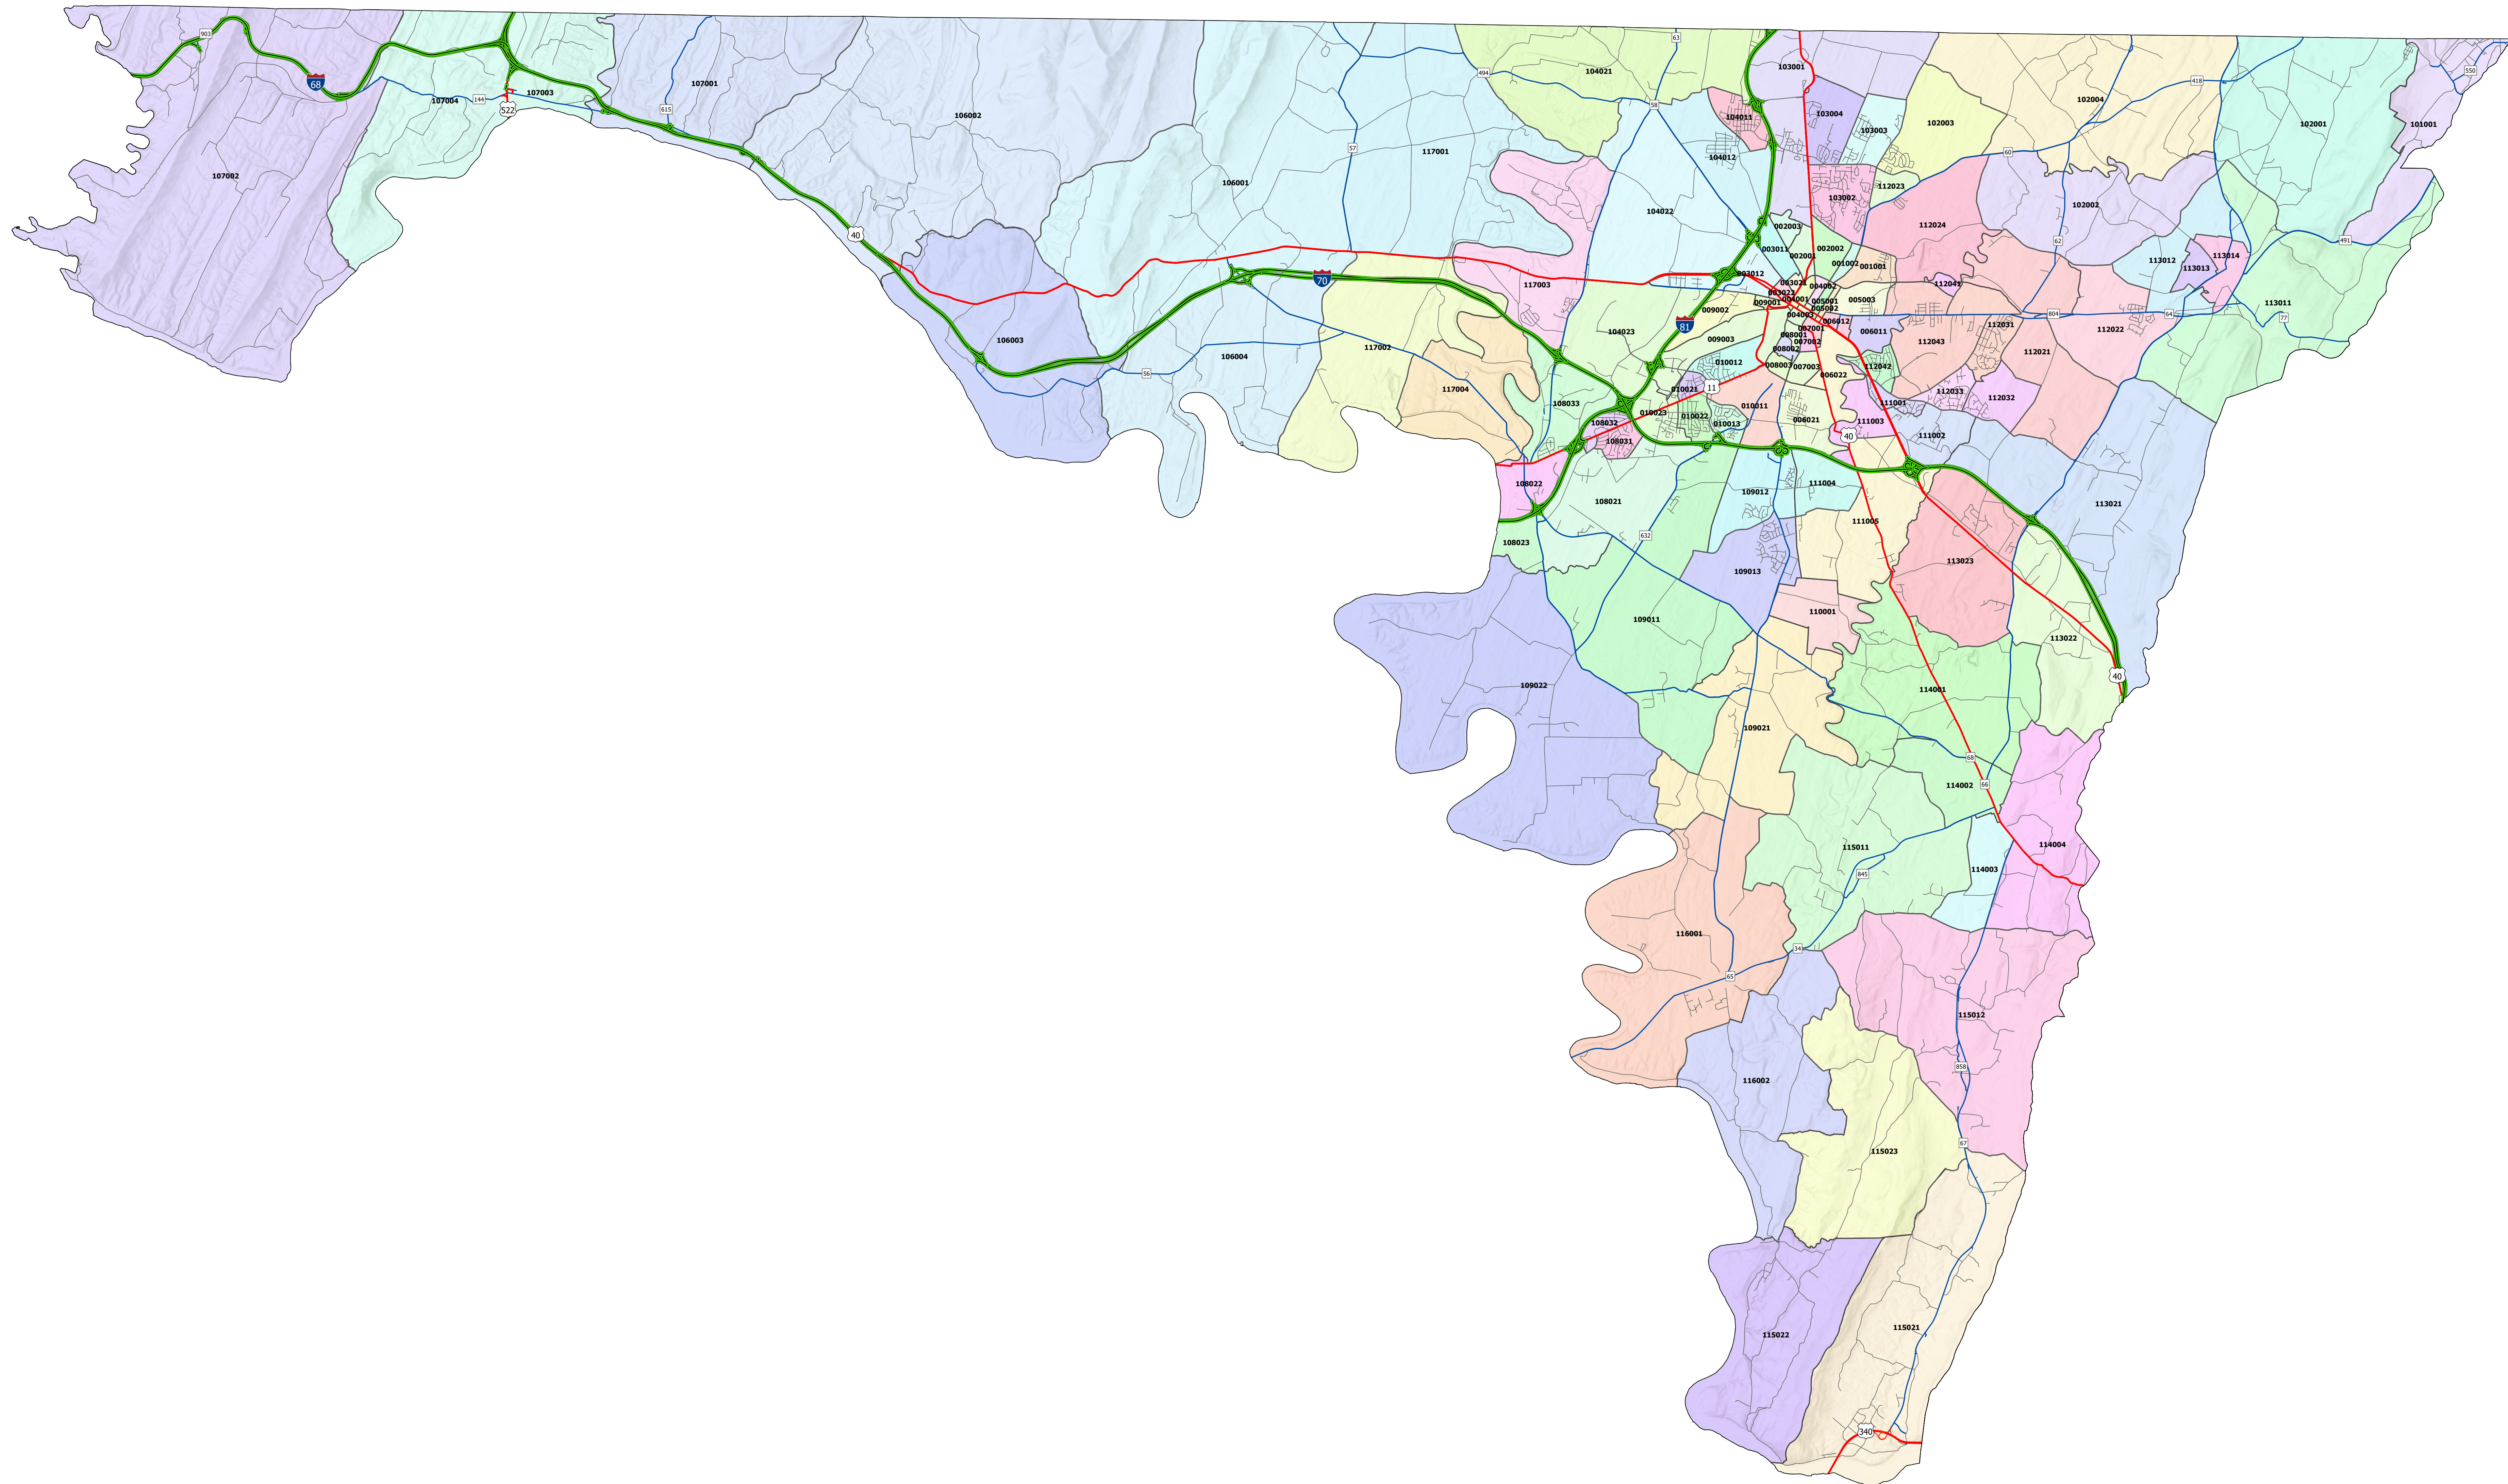

Washington County, Maryland 2020 Block Groups

Esri, NASA, NOAA, USGS, FEMA